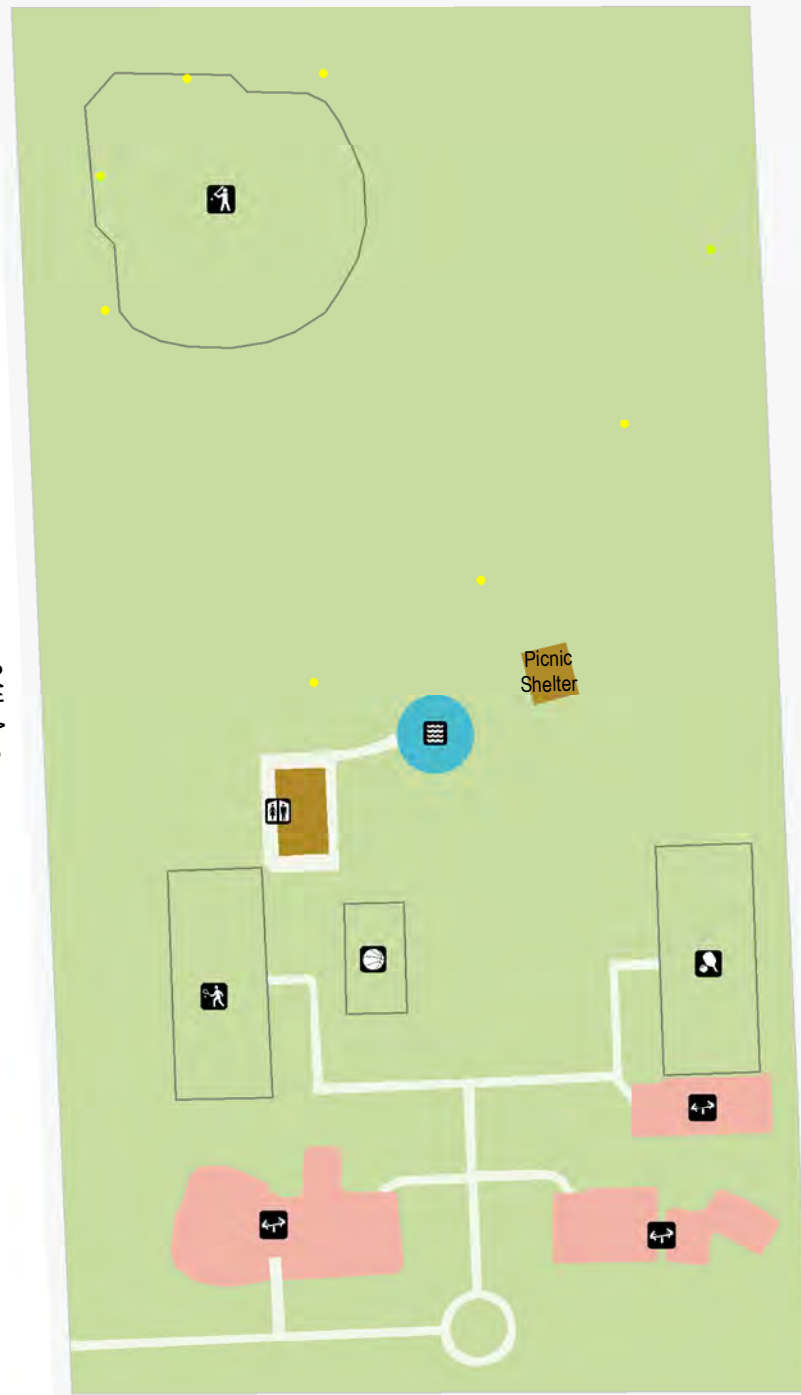

67th St

68th St

34th Ave

32nd Ave

69th St

Roosevelt Park

Park : 6 acres
 Dedicated : 1928-1936
 6801 34th Avenue
 Kenosha, WI 53142

- Restrooms
- Playground
- Park Building
- Splash Pad