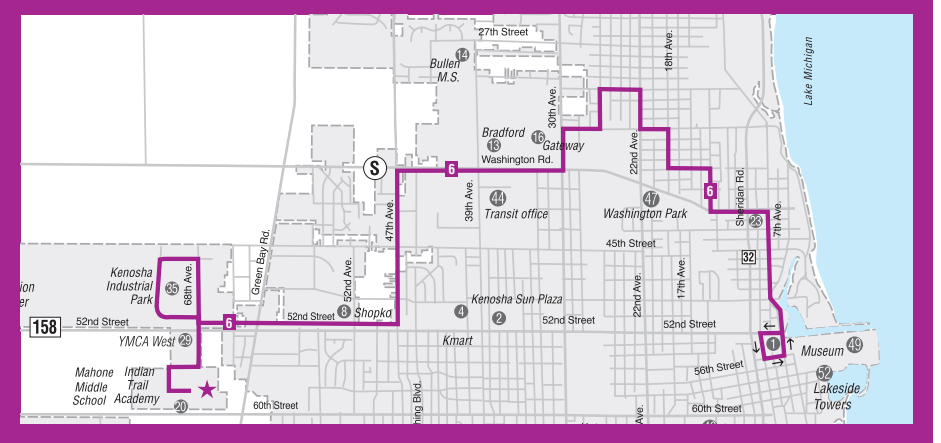

School Tripper Six

Routes run Monday - Friday - will not operate when school is not in session

Eastbound — Downtown					Westbound — Indian Trail				
Depart	47th Ave. & 45th St.	GTC	35th St. & 22nd Ave.	Arrive Downtown	Depart Downtown	35th St. & 22nd Ave.	GTC	47th Ave. & 45th St.	Arrive Indian Trail
5:55 AM	6:03 AM	6:08 AM	6:12 AM	6:20 AM	6:25 AM	6:34 AM	6:38 AM	6:42 AM	6:50 AM
6:25 AM	6:33 AM	6:38 AM	6:42 AM	6:50 AM	6:55 AM	7:04 AM	7:08 AM	7:12 AM	7:20 AM
6:55 AM	7:03 AM	7:08 AM	7:12 AM	7:20 AM	7:25 AM	7:34 AM	7:38 AM	7:42 AM	7:50 AM
7:25 AM	7:33 AM	7:38 AM	7:42 AM	7:50 AM	7:55 AM	8:04 AM	8:08 AM	8:12 AM	8:20 AM
2:35 PM	2:43 PM	2:48 PM	2:52 PM	3:00 PM	3:05 PM	3:14 PM	3:18 PM	3:22 PM	3:30 PM
3:05 PM	3:13 PM	3:18 PM	3:22 PM	3:30 PM	3:35 PM	3:44 PM	3:48 PM	3:52 PM	4:00 PM
3:35 PM	3:43 PM	3:48 PM	3:52 PM	4:00 PM	4:05 PM	4:14 PM	4:18 PM	4:22 PM	4:30 PM
4:05 PM	:13 PM	4:18 PM	4:22 PM	4:30 PM	4:35 PM	4:44 PM	4:48 PM	4:52 PM	5:00 PM

Route six (6) will provide service to the Kenosha Industrial park on its out bound run between 6:20 AM to 8:20 AM. On its inbound run between 3:30 PM to 4:05 PM.