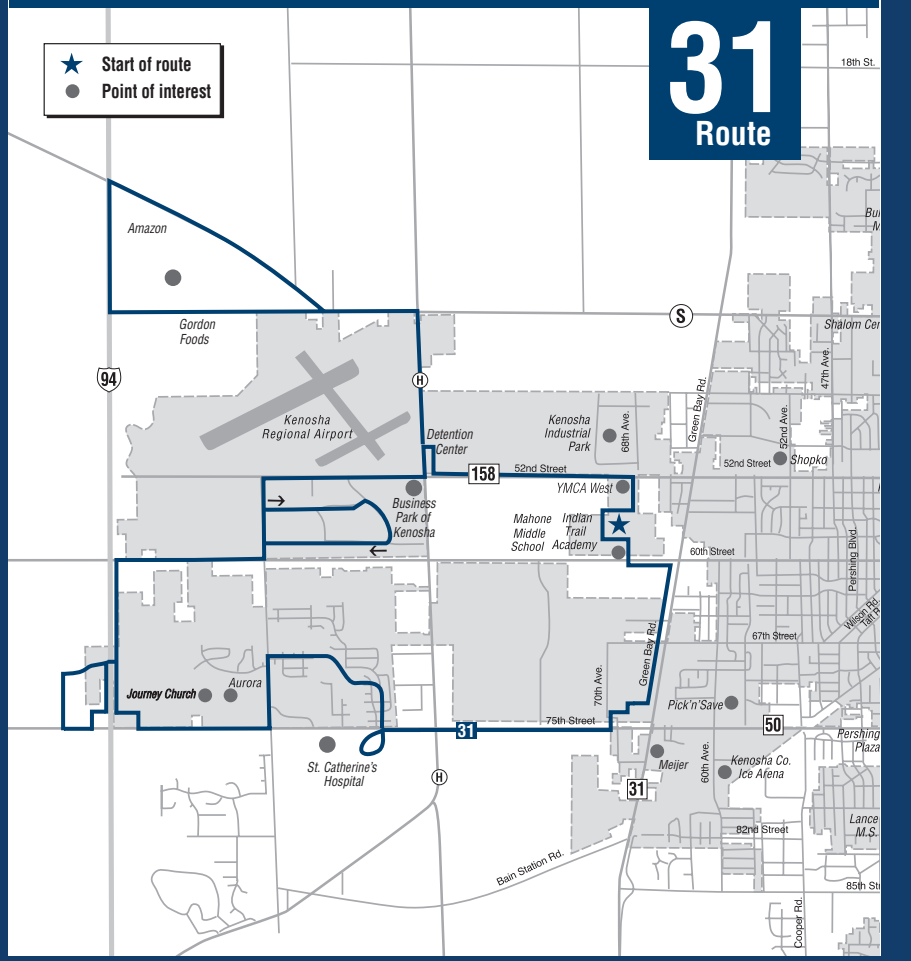

School Days Only

*Route 5 will start and finish at Southport Plaza on Saturday and weekdays between 7:30 PM - 12:30 AM

*Route End (Service ends, Bus Returns to Garage).

Route 31 Monday - Friday

Southport Plaza — (I-94)

Route 31 Saturday Only

| Depart Southport Plaza | St. Catherine Hospital | Aurora Center at 104th Ave. | Woodmans | 123rd Ave. & Hwy. 50 | Aurora at 118th Ave. | 118th Ave. & 60th St. |
|------------------------|------------------------|-----------------------------|----------|----------------------|----------------------|-----------------------|
| 10:00 AM | 10:07 AM | 10:13 AM | 10:15 AM | 10:18 AM | 10:22 AM | 10:24 AM |
| 11:00 AM | 11:07 AM | 11:13 AM | 11:15 AM | 11:18 AM | 11:22 AM | 11:24 AM |
| 12:00 PM | 12:07 PM | 12:13 PM | 12:15 PM | 12:18 PM | 12:22 PM | 12:24 PM |
| 1:00 PM | 1:07 PM | 1:13 PM | 1:15 PM | 1:18 PM | 1:22 PM | 1:24 PM |
| 2:00 PM | 2:07 PM | 2:13 PM | 2:15 PM | 2:18 PM | 2:22 PM | 2:24 PM |
| 3:00 PM | 3:07 PM | 3:13 PM | 3:15 PM | 3:18 PM | 3:22 PM | 3:24 PM |
| 4:00 PM | 4:07 PM | 4:13 PM | 4:15 PM | 4:18 PM | 4:22 PM | 4:24 PM |