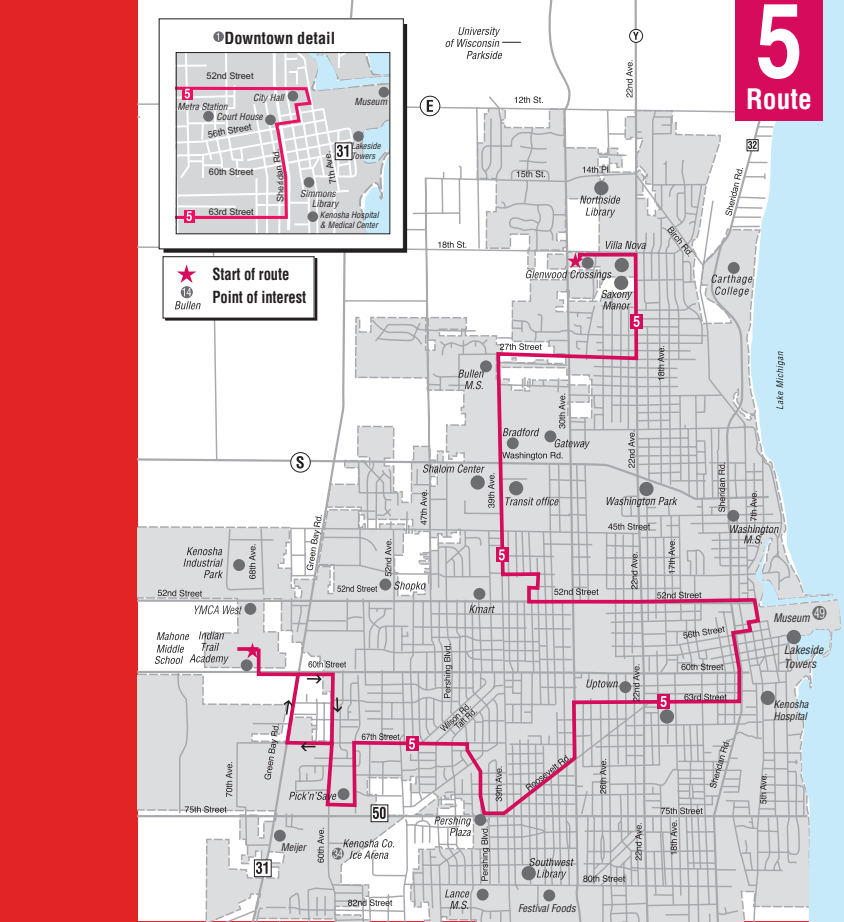

Route 5 Monday - Friday, Saturday in yellow highlight

Southbound — 63rd St./Roosevelt

	Depart Glenwood Crossings	Bullen / Bradford	50th St. & 36th Ave.	Arrive Downtown	Depart Downtown	Roosevelt & 39th Ave.	Pershing Blvd. & 67th St.	Indian Trail / Southport Plaza
	4:55 AM	5:05 AM	5:10 AM	5:20 AM	5:25 AM	5:35 AM	5:40 AM	5:50 AM
	5:55 AM	6:05 AM	6:10 AM	6:20 AM	6:25 AM	6:35 AM	6:40 AM	6:50 AM
	6:55 AM	7:05 AM	7:10 AM	7:20 AM	7:25 AM	7:35 AM	7:40 AM	7:50 AM
	7:55 AM	8:05 AM	8:10 AM	8:20 AM	8:25 AM	8:35 AM	8:40 AM	8:50 AM
	9:00 AM	9:10 AM	9:15 AM	9:25 AM	9:30 AM	9:40 AM	9:45 AM	*9:55 AM
	10:05 AM	10:15 AM	10:20 AM	10:30 AM	10:35 AM	10:45 AM	10:50 AM	*11:00 AM
	11:05 AM	11:15 AM	11:20 AM	11:30 AM	11:35 AM	11:45 AM	11:50 AM	*12:00 PM
	12:05 PM	12:15 PM	12:20 PM	12:30 PM	12:35 PM	12:45 PM	12:50 PM	*1:00 PM
	1:05 PM	1:15 PM	1:20 PM	1:30 PM	1:35 PM	1:45 PM	1:50 PM	*2:00 PM
	2:05 PM	2:15 PM	2:20 PM	2:30 PM	2:35 PM	2:45 PM	2:50 PM	*3:00 PM
	3:05 PM	3:15 PM	3:20 PM	3:30 PM	3:35 PM	3:45 PM	3:50 PM	*4:00 PM
	4:35 PM	4:45 PM	4:50 PM	5:00 PM	5:05 PM	5:15 PM	5:20 PM	5:30 PM
	5:35 PM	5:45 PM	5:50 PM	6:00 PM	6:05 PM	6:15 PM	6:20 PM	6:30 PM
	6:35 PM	6:45 PM	6:50 PM	7:00 PM	7:05 PM	7:15 PM	7:20 PM	7:30 PM
	7:35 PM	7:45 PM	7:50 PM	8:00 PM	8:05 PM	8:15 PM	8:20 PM	8:30 PM
	8:35 PM	8:45 PM	8:50 PM	9:00 PM	9:05 PM	9:15 PM	9:20 PM	9:30 PM
	9:35 PM	9:45 PM	9:50 PM	10:00 PM	10:05 PM	10:15 PM	10:20 PM	10:30 PM
	10:35 PM	10:45 PM	10:50 PM	11:00 PM	11:05 PM	11:15 PM	11:20 PM	11:30 PM
	11:35 PM	11:45 PM	11:50 PM	12:00 AM	12:05 AM	12:15 AM	12:20 AM	*12:30 AM

*Route 5 will start and finish at Southport Plaza on Saturday and weekdays between 7:30 PM - 12:30 AM

Northbound — Bradford/Saxony

	Depart Meijer	Pershing & 75th St.	63rd St. & 22nd Ave.	Arrive Downtown	Depart Downtown	50th St. & 36th Ave.	27th St. & 39th Ave.	Arrive Glenwood Crossings
	4:55 AM	5:07 AM	5:13 AM	5:20 AM	5:25 AM	5:35 AM	5:40 AM	5:50 AM
	5:55 AM	6:07 AM	6:13 AM	6:20 AM	6:25 AM	6:35 AM	6:40 AM	6:50 AM
	6:55 AM	7:07 AM	7:13 AM	7:20 AM	7:25 AM	7:35 AM	7:40 AM	7:50 AM
	7:55 AM	8:07 AM	8:13 AM	8:20 AM	8:25 AM	8:35 AM	8:40 AM	8:50 AM
	9:00 AM	9:12 AM	9:18 AM	9:25 AM	9:30 AM	9:40 AM	9:45 AM	9:55 AM
	10:05 AM	10:17 AM	10:23 AM	10:30 AM	10:35 AM	10:45 AM	10:50 AM	11:00 AM
	11:05 AM	11:17 AM	11:23 AM	11:30 AM	11:35 AM	11:45 AM	11:50 AM	12:00 PM
	12:05 PM	12:17 PM	12:23 PM	12:30 PM	12:35 PM	12:45 PM	12:50 PM	1:00 PM
	1:05 PM	1:17 PM	1:23 PM	1:30 PM	1:35 PM	1:45 PM	1:50 PM	2:00 PM
	2:05 PM	2:17 PM	2:23 PM	2:30 PM	2:35 PM	2:45 PM	2:50 PM	3:00 PM
	3:05 PM	3:17 PM	3:23 PM	3:30 PM	3:35 PM	3:45 PM	3:50 PM	*4:00 PM
	4:35 PM	4:47 PM	4:53 PM	5:00 PM	5:05 PM	5:15 PM	5:20 PM	5:30 PM
	5:35 PM	5:47 PM	5:53 PM	6:00 PM	6:05 PM	6:15 PM	6:20 PM	6:30 PM
	6:35 PM	6:47 PM	6:53 PM	7:00 PM	7:05 PM	7:15 PM	7:20 PM	7:30 PM
	7:35 PM	7:47 PM	7:53 PM	8:00 PM	8:05 PM	8:15 PM	8:20 PM	8:30 PM
	8:35 PM	8:47 PM	8:53 PM	9:00 PM	9:05 PM	9:15 PM	9:20 PM	9:30 PM
	9:35 PM	9:47 PM	9:53 PM	10:00 PM	10:05 PM	10:15 PM	10:20 PM	10:30 PM
	10:35 PM	10:47 PM	10:53 PM	11:00 PM	11:05 PM	11:15 PM	11:20 PM	11:30 PM
	11:35 PM	11:47 PM	11:53 PM	12:00 AM	12:05 AM	12:15 AM	12:20 AM	12:30 AM

School Days Only