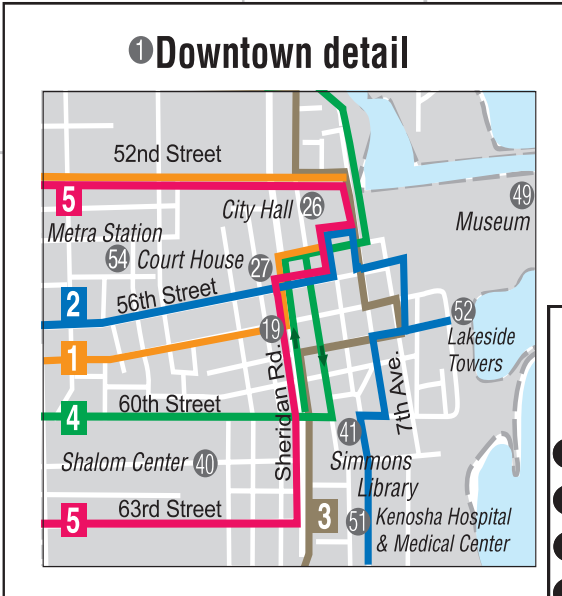

Monday - Friday

- 5 Route number
- ★ Start of route
- 14 Point of interest

Transfer Centers	Route Connections
1 Downtown	1,2,3,4,5,6
2 Kenosha Market	2,5
3 Glenwood Crossings	1,4,5
7 Festival Foods	1,3
9 Southport	2,4,31
16 Gateway	1,6
20 Indian Trail	3,5,6,31

Late Night

Route 2 Late Night Service Monday-Friday

Southbound — KAC/Anderson Park

Depart Southport Plaza	52nd St. & 52nd Ave.	K-Mart	Kenosha Market	Arrive Downtown	Depart Downtown	75th St. & Sheridan	Job Serv	Arrive 30th Ave. & 89th St.
7:35 PM	7:40 PM	7:45 PM	7:52 PM	8:00 PM	8:05 PM	8:15 PM	8:20 PM	8:30 PM
8:35 PM	8:40 PM	8:45 PM	8:52 PM	9:00 PM	9:05 PM	9:15 PM	9:20 PM	9:30 PM
9:35 PM	9:40 PM	9:45 PM	9:52 PM	10:00 PM	10:05 PM	10:15 PM	10:20 PM	10:30 PM
10:35 PM	10:40 PM	10:45 PM	10:52 PM	11:00 PM	11:05 PM	11:15 PM	11:20 PM	11:30 PM
11:35 PM	11:40 PM	11:45 PM	11:52 PM	12:00 AM	12:05 AM	12:15 AM	12:20 AM	12:30 AM

Westbound — 52nd Street

Depart 30th Ave. & 89th St.	Job Serv	Sheridan & 75th St.	Arrive Downtown	Depart Downtown	Kenosha Market	K-Mart	52nd St. & 52nd Ave.	Arrive Southport Plaza
7:35 PM	7:40 PM	7:50 PM	8:00 PM	8:05 PM	8:10 PM	8:15 PM	8:20 PM	8:30 PM
8:35 PM	8:40 PM	8:50 PM	9:00 PM	9:05 PM	9:10 PM	9:15 PM	9:20 PM	9:30 PM
9:35 PM	9:40 PM	9:50 PM	10:00 PM	10:05 PM	10:10 PM	10:15 PM	10:20 PM	10:30 PM
10:35 PM	10:40 PM	10:50 PM	11:00 PM	11:05 PM	11:10 PM	11:15 PM	11:20 PM	11:30 PM
11:35 PM	11:40 PM	11:50 PM	12:00 AM	12:05 AM	12:10 AM	12:15 AM	12:20 AM	12:30 AM

Monday-Friday • Starts March 6, 2017

Depart Downtown	Arrive Kenosha Beef	Depart Kenosha Beef	Arrive Downtown
6:25 AM	6:45 AM	7:10 AM	7:25 AM
2:35 PM	2:45 PM	3:20 PM	4:00 PM