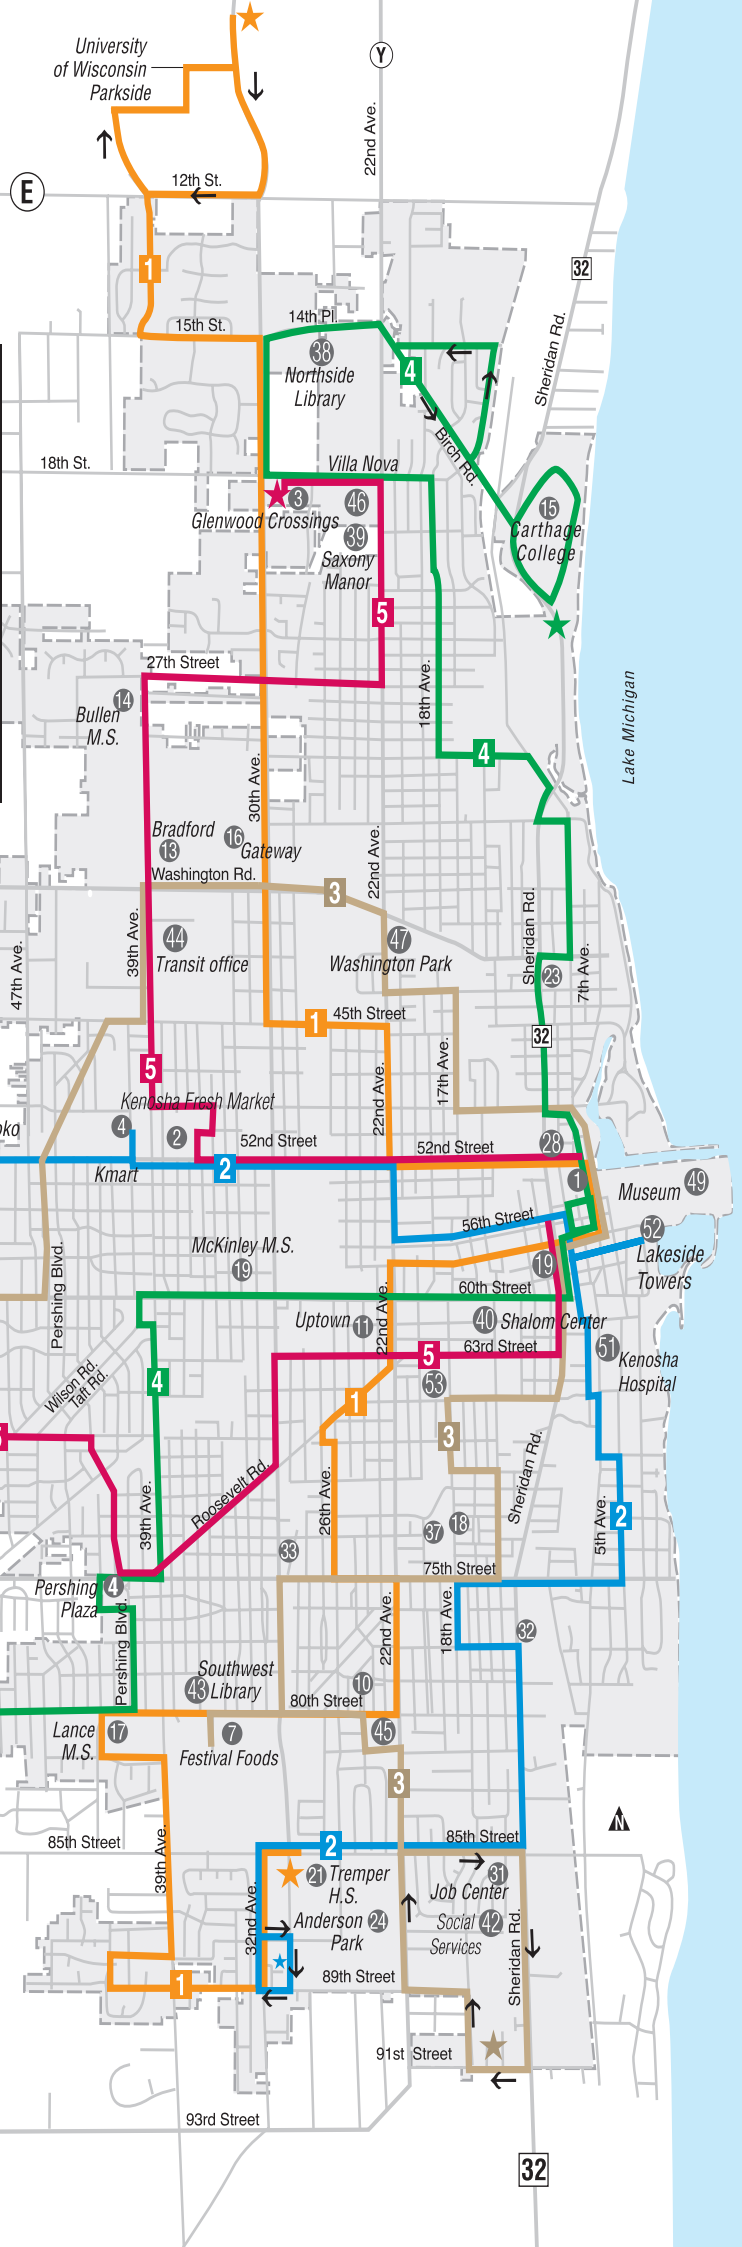

Monday - Friday

- 5 Route number
- ★ Start of route
- 14 Point of interest

Transfer Centers	Route Connections
1 Downtown	1,2,3,4,5,6
2 Kenosha Market	2,5
3 Glenwood Crossings	1,4,5
7 Festival Foods	1,3
9 Southport	2,4,31
16 Gateway	1,6
20 Indian Trail	3,5,6,31

Late Night

Route 2 Late Night Service Monday-Friday

Southbound — KAC/Anderson Park

Depart Southport Plaza	52nd St. & 52nd Ave.	K-Mart	Kenosha Market	Arrive Downtown	Depart Downtown	75th St. & Sheridan	Job Serv	Arrive 30th Ave. & 89th St.
7:35 PM	7:40 PM	7:45 PM	7:52 PM	8:00 PM	8:05 PM	8:15 PM	8:20 PM	8:30 PM
8:35 PM	8:40 PM	8:45 PM	8:52 PM	9:00 PM	9:05 PM	9:15 PM	9:20 PM	9:30 PM
9:35 PM	9:40 PM	9:45 PM	9:52 PM	10:00 PM	10:05 PM	10:15 PM	10:20 PM	10:30 PM
10:35 PM	10:40 PM	10:45 PM	10:52 PM	11:00 PM	11:05 PM	11:15 PM	11:20 PM	11:30 PM
11:35 PM	11:40 PM	11:45 PM	11:52 PM	12:00 AM	12:05 AM	12:15 AM	12:20 AM	12:30 AM

Westbound — 52nd Street

Depart 30th Ave. & 89th St.	Job Serv	Sheridan & 75th St.	Arrive Downtown	Depart Downtown	Kenosha Market	K-Mart	52nd St. & 52nd Ave.	Arrive Southport Plaza
7:35 PM	7:40 PM	7:50 PM	8:00 PM	8:05 PM	8:10 PM	8:15 PM	8:20 PM	8:30 PM
8:35 PM	8:40 PM	8:50 PM	9:00 PM	9:05 PM	9:10 PM	9:15 PM	9:20 PM	9:30 PM
9:35 PM	9:40 PM	9:50 PM	10:00 PM	10:05 PM	10:10 PM	10:15 PM	10:20 PM	10:30 PM
10:35 PM	10:40 PM	10:50 PM	11:00 PM	11:05 PM	11:10 PM	11:15 PM	11:20 PM	11:30 PM
11:35 PM	11:40 PM	11:50 PM	12:00 AM	12:05 AM	12:10 AM	12:15 AM	12:20 AM	12:30 AM

Northbound — Bradford/Saxony

Depart Southport Plaza	Pershing & 75th St.	63rd St. & 22nd Ave.	Arrive Downtown	Depart Downtown	50th St. & 39th Ave.	27th St. & 22nd Ave.	Arrive Glenwood Crossings
7:35 PM	7:45 PM	7:53 PM	8:00 PM	8:05 PM	8:15 PM	8:20 PM	8:30 PM
8:35 PM	8:45 PM	8:53 PM	9:00 PM	9:05 PM	9:15 PM	9:20 PM	9:30 PM
9:35 PM	9:45 PM	9:53 PM	10:00 PM	10:05 PM	10:15 PM	10:20 PM	10:30 PM
10:35 PM	10:45 PM	10:53 PM	11:00 PM	11:05 PM	11:15 PM	11:20 PM	11:30 PM
11:35 PM	11:45 PM	11:53 PM	12:00 AM	12:05 AM	12:15 AM	12:20 AM	12:30 AM