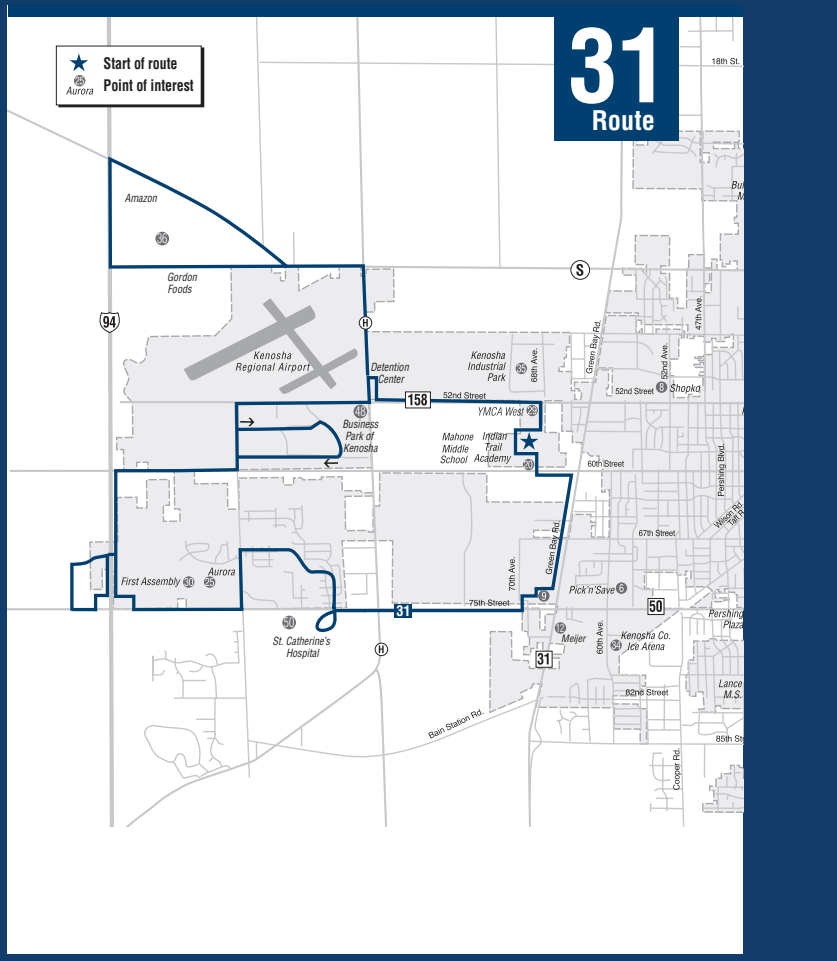

Route 31 Monday - Friday

Southport Plaza — (I-94)

Depart Southport Plaza	St. Catherine Hospital	Aurora Center at 104th Ave.	Woodmans	123rd Ave. & Hwy. 50	Aurora at 118th Ave.	118th Ave. & 60th St.
6:50 AM	6:57 AM	7:03 AM	7:05 AM	7:08 AM	7:12 AM	7:14 AM
7:50 AM	7:57 AM	8:03 AM	8:05 AM	8:08 AM	8:12 AM	8:14 AM
8:50 AM	8:57 AM	9:03 AM	9:05 AM	9:08 AM	9:12 AM	9:14 AM
9:55 AM	10:02 AM	10:08 AM	10:10 AM	10:13 AM	10:17 AM	10:19 AM
11:00 AM	11:07 AM	11:13 AM	11:15 AM	11:18 AM	11:22 AM	11:24 AM
12:35 PM	12:42 PM	12:48 PM	12:50 PM	12:53 PM	12:57 PM	12:59 PM
1:35 PM	1:42 PM	1:48 PM	1:50 PM	1:53 PM	1:57 PM	1:59 PM
2:35 PM	2:42 PM	2:48 PM	2:50 PM	2:53 PM	2:57 PM	2:59 PM
3:35 PM	3:42 PM	3:48 PM	3:50 PM	3:53 PM	3:57 PM	3:59 PM
4:35 PM	4:42 PM	4:48 PM	4:50 PM	4:53 PM	4:57 PM	4:59 PM
5:35 PM	5:42 PM	5:48 PM	5:50 PM	5:53 PM	5:57 PM	5:59 PM
6:35 PM	6:42 PM	6:48 PM	6:50 PM	6:53 PM	6:57 PM	6:59 PM
7:35 PM	7:42 PM	7:48 PM	7:50 PM	7:53 PM	7:57 PM	7:59 PM
8:35 PM	8:42 PM	8:48 PM	8:50 PM	8:53 PM	8:57 PM	8:59 PM
9:35 PM	9:42 PM	9:48 PM	9:50 PM	9:53 PM	9:57 PM	9:59 PM
10:35 PM	10:42 PM	10:48 PM	10:50 PM	10:53 PM	10:57 PM	10:59 PM
11:35 PM	11:42 PM	11:48 PM	11:50 PM	11:53 PM	11:57 PM	11:59 PM
12:35 AM						

LAST RUN EXPRESS TO AMAZON

Business Park of Kenosha	Kenosha Detention	Gordon Foods	Amazon	ITA School	Arrive Southport Plaza
7:20 AM	7:23 AM	7:28 AM	7:31 AM	7:39 AM	7:44 AM
8:20 AM	8:23 AM	8:28 AM	8:31 AM	8:39 AM	8:44 AM
9:20 AM	9:23 AM	9:28 AM	9:31 AM	9:39 AM	9:44 AM
10:25 AM	10:28 AM	10:33 AM	10:36 AM	10:44 AM	10:49 AM
11:30 AM	11:33 AM	11:38 AM	11:41 AM	11:49 AM	11:54 AM
1:05 PM	1:08 PM	1:13 PM	1:16 PM	1:24 PM	1:29 PM
2:05 PM	2:08 PM	2:13 PM	2:16 PM	2:24 PM	2:29 PM
3:05 PM	3:08 PM	3:13 PM	3:16 PM	3:24 PM	3:29 PM
4:05 PM	4:08 PM	4:13 PM	4:16 PM	4:24 PM	4:29 PM
5:05 PM	5:08 PM	5:13 PM	5:16 PM	5:24 PM	5:29 PM
6:05 PM	6:08 PM	6:13 PM	6:16 PM	6:24 PM	6:30 PM
7:05 PM	7:08 PM	7:13 PM	7:16 PM	7:24 PM	7:30 PM
8:05 PM	8:08 PM	8:13 PM	8:16 PM	8:24 PM	8:30 PM
9:05 PM	9:08 PM	9:13 PM	9:16 PM	9:24 PM	9:30 PM
10:05 PM	10:08 PM	10:13 PM	10:16 PM	10:24 PM	10:30 PM
11:05 PM	11:08 PM	11:13 PM	11:16 PM	11:24 PM	11:30 PM
12:05 AM	12:08 AM	12:13 AM	12:16 AM	12:24 AM	12:30 AM

Route 31 Saturday Only

Depart Southport Plaza	St. Catherine Hospital	Aurora Center at 104th Ave.	Woodmans	123rd Ave. & Hwy. 50	Aurora at 118th Ave.	118th Ave. & 60th St.
10:00 AM	10:07 AM	10:13 AM	10:15 AM	10:18 AM	10:22 AM	10:24 AM
11:00 AM	11:07