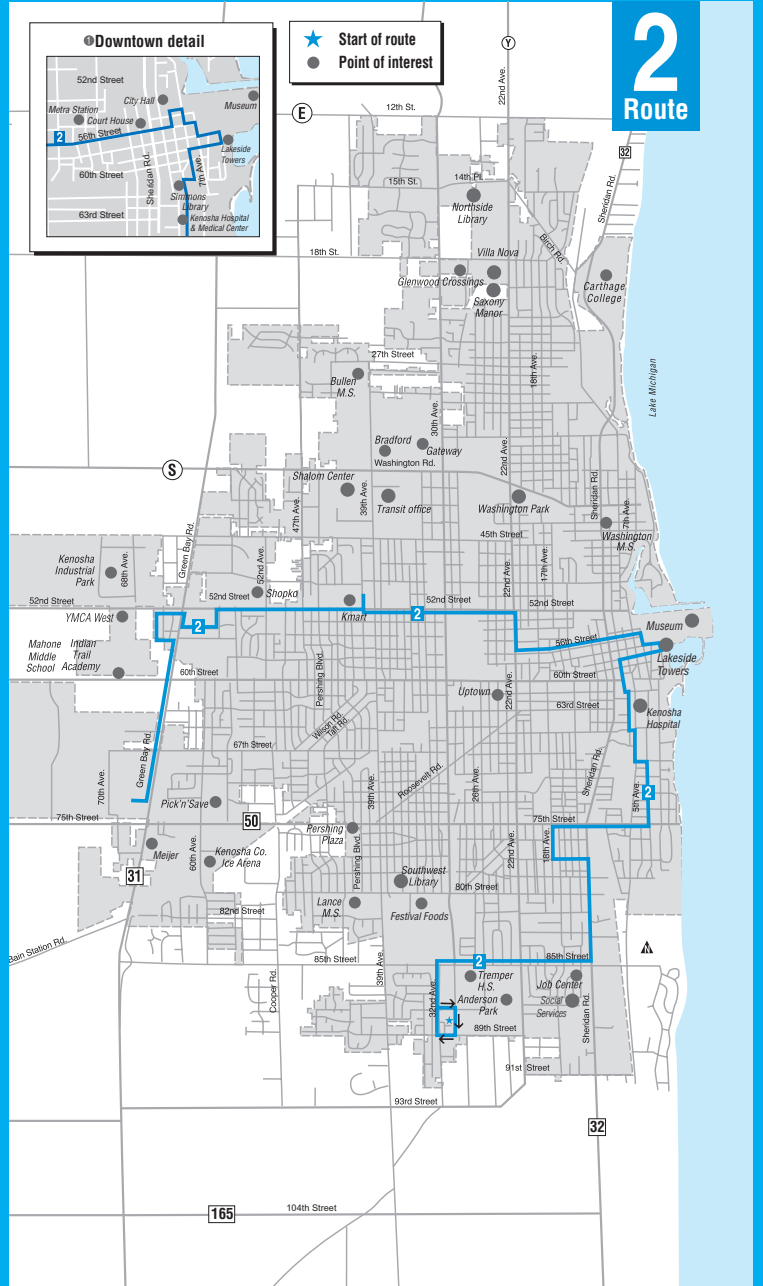

Route 3 Monday - Friday

Southbound — Lincoln Park/South Sheridan

Depart Indian Trail Academy	52nd St. Pershing Blvd.	30th Ave. Wash. Rd.	22nd Ave. & 43rd St.	Arrive Downtown	Depart Downtown	14th Ave. & 75th St.	Festival Foods Transfer Center	Job Service	Arrive 89th St. & 22nd Ave.
4:55 AM	5:05 AM	5:11 AM	5:14 AM	5:20 AM	5:25 AM	5:32 AM	5:38 AM	5:43 AM	5:50 AM
5:55 AM	6:05 AM	6:11 AM	6:14 AM	6:20 AM	6:25 AM	6:32 AM	6:38 AM	6:43 AM	6:50 AM
6:55 AM	7:05 AM	7:11 AM	7:16 AM	7:20 AM	7:25 AM	7:32 AM	7:38 AM	7:43 AM	7:50 AM
7:25 AM	7:35 AM	7:41 AM	7:46 AM	7:50 AM					
7:55 AM	8:05 AM	8:11 AM	8:16 AM	8:20 AM	8:25 AM	8:32 AM	8:38 AM	8:43 AM	8:50 AM
9:00 AM	9:10 AM	9:16 AM	9:21 AM	9:25 AM	9:30 AM	9:37 AM	9:43 AM	9:48 AM	9:55 AM
10:05 AM	10:15 AM	10:21 AM	10:26 AM	10:30 AM	10:35 AM	10:42 AM	10:48 AM	10:53 AM	11:00 AM
11:05 AM	11:15 AM	11:21 AM	11:26 AM	11:30 AM	11:35 AM	11:42 AM	11:48 AM	11:53 AM	12:00 PM
12:05 PM	12:15 PM	12:21 PM	12:26 PM	12:30 PM	12:35 PM	12:42 PM	12:48 PM	12:53 PM	1:00 PM
1:05 PM	1:15 PM	1:21 PM	1:26 PM	1:30 PM	1:35 PM	1:42 PM	1:48 PM	1:53 PM	2:00 PM
2:05 PM	2:15 PM	2:21 PM	2:26 PM	2:30 PM	2:35 PM	2:42 PM	2:48 PM	2:53 PM	3:00 PM
3:05 PM	3:15 PM	3:21 PM	3:26 PM	3:30 PM	3:35 PM	3:42 PM	3:48 PM	3:53 PM	*4:00 PM
4:35 PM	4:45 PM	4:51 PM	4:56 PM	5:00 PM	5:05 PM	5:12 PM	5:18 PM	5:23 PM	5:30 PM
5:35 PM	5:45 PM	5:51 PM	5:56 PM	6:00 PM	6:05 PM	6:12 PM	6:18 PM	6:23 PM	6:30 PM
6:35 PM	6:45 PM	6:51 PM	6:56 PM	7:00 PM	7:05 PM	7:12 PM	7:18 PM	7:23 PM	7:30 PM

Westbound — GTC/Indian Trail

Depart 89th St. & 22nd Ave.	81st St. & 22nd Ave.	Festival Foods Transfer Center	14th Ave. & 75th St.	Arrive Downtown	Depart Downtown	22nd Ave. & 43rd St.	30th Ave. Wash. Rd.	52nd St. & Pershing Blvd.	Arrive Indian Trail Academy
4:55 AM	4:59 AM	5:05 AM	5:12 AM	5:20 AM	5:25 AM	5:31 AM	5:35 AM	5:40 AM	5:50 AM
5:55 AM	5:59 AM	6:05 AM	6:12 AM	6:20 AM	6:25 AM	6:31 AM	6:35 AM	6:40 AM	6:50 AM
6:55 AM	6:59 AM	7:05 AM	7:12 AM	7:20 AM	7:25 AM	7:31 AM	7:35 AM	7:40 AM	7:50 AM
					6:55 AM	7:01 AM	7:05 AM	7:10 AM	7:20 AM
					7:55 AM	8:01 AM	8:05 AM	8:10 AM	*8:20 AM
7:55 AM	7:59 AM	8:05 AM	8:12 AM	8:20 AM	8:25 AM	8:31 AM	8:35 AM	8:40 AM	8:50 AM
9:00 AM	9:04 AM	9:10 AM	9:17 AM	9:25 AM	9:30 AM	9:36 AM	9:40 AM	9:45 AM	9:55 AM
10:05 AM	10:09 AM	10:15 AM	10:22 AM	10:30 AM	10:35 AM	10:41 AM	10:45 AM	10:50 AM	11:00 AM
11:05 AM	11:09 AM	11:15 AM	11:22 AM	11:30 AM	11:35 AM	11:41 AM	11:45 AM	11:50 AM	12:00 PM
12:05 PM	12:09 PM	12:15 PM	12:22 PM	12:30 PM	12:35 PM	12:41 PM	12:45 PM	12:50 PM	1:00 PM
1:05 PM	1:09 PM	1:15 PM	1:22 PM	1:30 PM	1:35 PM	1:41 PM	1:45 PM	1:50 PM	2:00 PM
2:05 PM	2:09 PM	2:15 PM	2:22 PM	2:30 PM	2:35 PM	2:41 PM	2:45 PM	2:50 PM	3:00 PM
3:05 PM	3:09 PM	3:15 PM	3:22 PM	3:30 PM	3:35 PM	3:41 PM	3:45 PM	3:50 PM	*4:00 PM
4:35 PM	4:39 PM	4:45 PM	4:52 PM	5:00 PM	5:05 PM	5:11 PM	5:15 PM	5:20 PM	5:30 PM
5:35 PM	5:39 PM	5:45 PM	5:52 PM	6:00 PM	6:05 PM	6:11 PM	6:15 PM	6:20 PM	6:30 PM
6:35 PM	6:39 PM	6:45 PM	6:52 PM	7:00 PM	7:05 PM	7:11 PM	7:15 PM	7:20 PM	7:30 PM

School Days Only

*Route End (Service ends, Bus Returns to Garage).