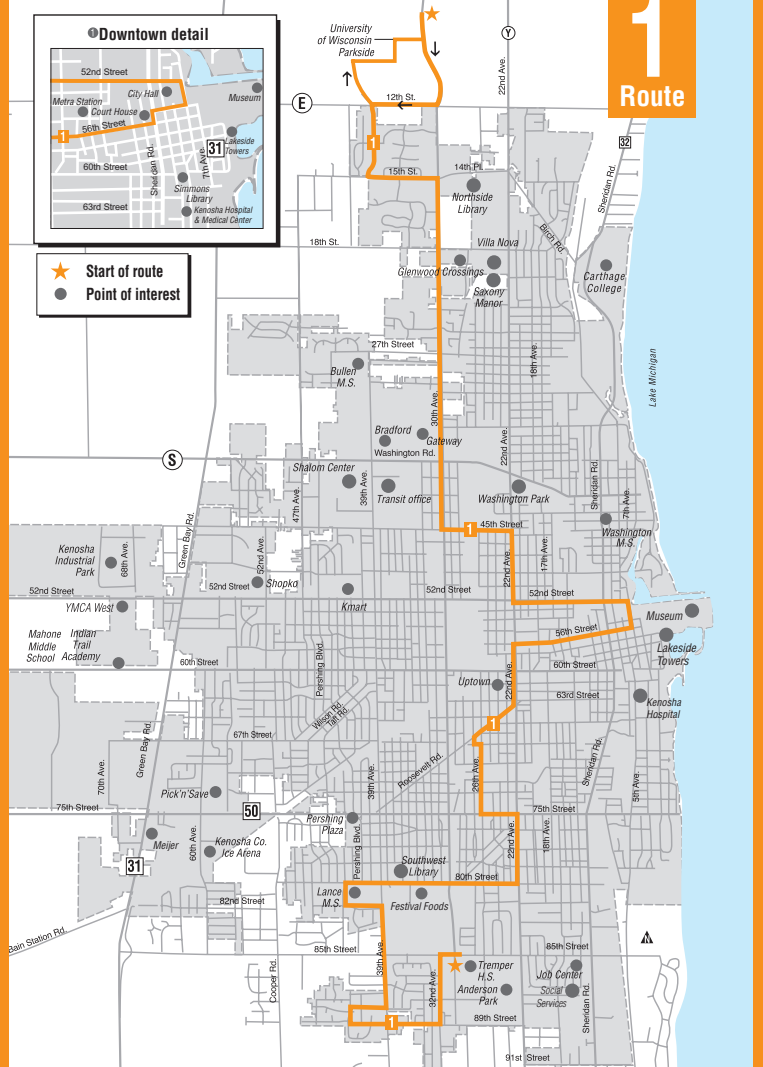

Northbound — UW-Parkside/North 30th Ave.

Depart Tremper	39th Ave. & 89th St.	Festival Foods Transfer Center	22nd Ave. & 63rd St.	Arrive Downtown	Depart Downtown	50th St. & 22nd Ave.	Gateway Technical College	Glenwood Crossings	Arrive UWP
4:55 AM	4:58 AM	5:05 AM	5:13 AM	5:20 AM	5:25 AM	5:30 AM	5:38 AM	5:42 AM	5:50 AM
5:55 AM	5:58 AM	6:05 AM	6:13 AM	6:20 AM	6:25 AM	6:30 AM	6:38 AM	6:42 AM	6:50 AM
6:55 AM	6:58 AM	7:05 AM	7:13 AM	7:20 AM	7:25 AM	7:30 AM	7:38 AM	7:42 AM	7:50 AM
7:55 AM	7:58 AM	8:05 AM	8:13 AM	8:20 AM	8:25 AM	8:30 AM	8:38 AM	8:42 AM	8:50 AM
9:00 AM	9:03 AM	9:10 AM	9:18 AM	9:25 AM	9:30 AM	9:35 AM	9:43 AM	9:47 AM	9:55 AM
10:05 AM	10:08 AM	10:15 AM	10:23 AM	10:30 AM	10:35 AM	10:40 AM	10:48 AM	10:52 AM	11:00 AM
11:05 AM	11:08 AM	11:15 AM	11:23 AM	11:30 AM	11:35 AM	11:40 AM	11:48 AM	11:52 AM	12:00 PM
12:05 PM	12:08 PM	12:15 PM	12:23 PM	12:30 PM	12:35 PM	12:40 PM	12:48 PM	12:52 PM	1:00 PM
1:05 PM	1:08 PM	1:15 PM	1:23 PM	1:30 PM	1:35 PM	1:40 PM	1:48 PM	1:52 PM	2:00 PM
2:05 PM	2:08 PM	2:15 PM	2:23 PM	2:30 PM	2:35 PM	2:40 PM	2:48 PM	2:52 PM	3:00 PM
3:05 PM	3:08 PM	3:15 PM	3:23 PM	3:30 PM	3:35 PM	3:40 PM	3:48 PM	3:52 PM	*4:00 PM
4:35 PM	4:38 PM	4:45 PM	4:53 PM	5:00 PM	5:05 PM	5:10 PM	5:18 PM	5:22 PM	5:30 PM
5:35 PM	5:38 PM	5:45 PM	5:53 PM	6:00 PM	6:05 PM	6:10 PM	6:18 PM	6:22 PM	6:30 PM
6:35 PM	6:38 PM	6:45 PM	6:53 PM	7:00 PM	7:05 PM	7:10 PM	7:18 PM	7:22 PM	7:30 PM

*Route End (Service ends, Bus Returns to Garage).

Route 2 Monday - Friday, Saturday in yellow highlight

Southbound — KAC/Anderson Park

Depart Southport Plaza	52nd St. & 52nd Ave.	K-Mart	Kenosha Market	Arrive Downtown	Depart Downtown	75th St. & Sheridan	Job Serv	Arrive 30th Ave. & 89th St.
4:55 AM	5:00 AM	5:05 AM	5:12 AM	5:20 AM	5:25 AM	5:35 AM	5:40 AM	5:50 AM
5:55 AM	6:00 AM	6:05 AM	6:12 AM	6:20 AM	6:25 AM	6:35 AM	6:40 AM	6:50 AM
6:55 AM	7:00 AM	7:05 AM	7:12 AM	7:20 AM	7:25 AM	7:35 AM	7:40 AM	7:50 AM
7:55 AM	8:00 AM	8:05 AM	8:12 AM	8:20 AM	8:25 AM	8:35 AM	8:40 AM	8:50 AM
9:00 AM	9:05 AM	9:10 AM	9:17 AM	9:25 AM	9:30 AM	9:40 AM	9:45 AM	9:55 AM
10:05 AM	10:10 AM	10:15 AM	10:22 AM	10:30 AM	10:35 AM	10:45 AM	10:50 AM	11:00 AM
11:05 AM	11:10 AM	11:15 AM	11:22 AM	11:30 AM	11:35 AM	11:45 AM	11:50 AM	12:00 PM
12:05 PM	12:10 PM	12:15 PM	12:22 PM	12:30 PM	12:35 PM	12:45 PM	12:50 PM	1:00 PM
1:05 PM	1:10 PM	1:15 PM	1:22 PM	1:30 PM	1:35 PM	1:45 PM	1:50 PM	2:00 PM
2:05 PM	2:10 PM	2:15 PM	2:22 PM	2:30 PM	2:35 PM	2:45 PM	2:50 PM	3:00 PM
3:05 PM	3:10 PM	3:15 PM	3:22 PM	3:30 PM	3:35 PM	3:45 PM	3:50 PM	*4:00 PM
4:35 PM	4:40 PM	4:45 PM	4:52 PM	5:00 PM	5:05 PM	5:15 PM	5:20 PM	5:30 PM
5:35 PM	5:40 PM	5:45 PM	5:52 PM	6:00 PM	6:05 PM	6:15 PM	6:20 PM	6:30 PM
6:35 PM	6:40 PM	6:45 PM	6:52 PM	7:00 PM	7:05 PM	7:15 PM	7:20 PM	7:30 PM
7:35 PM	7:40 PM	7:45 PM	7:52 PM	8:00 PM	8:05 PM	8:15 PM	8:20 PM	8:30 PM
8:35 PM	8:40 PM	8:45 PM	8:52 PM	9:00 PM	9:05 PM	9:15 PM	9:20 PM	9:30 PM
9:35 PM	9:40 PM	9:45 PM	9:52 PM	10:00 PM	10:05 PM	10:15 PM	10:20 PM	10:30 PM
10:35 PM	10:40 PM	10:45 PM	10:52 PM	11:00 PM	11:05 PM	11:15 PM	11:20 PM	11:30 PM
11:35 PM	11:40 PM	11:45 PM	11:52 PM	12:00 AM	12:05 AM	12:15 AM	12:20 AM	12:30 AM

Westbound — 52nd Street