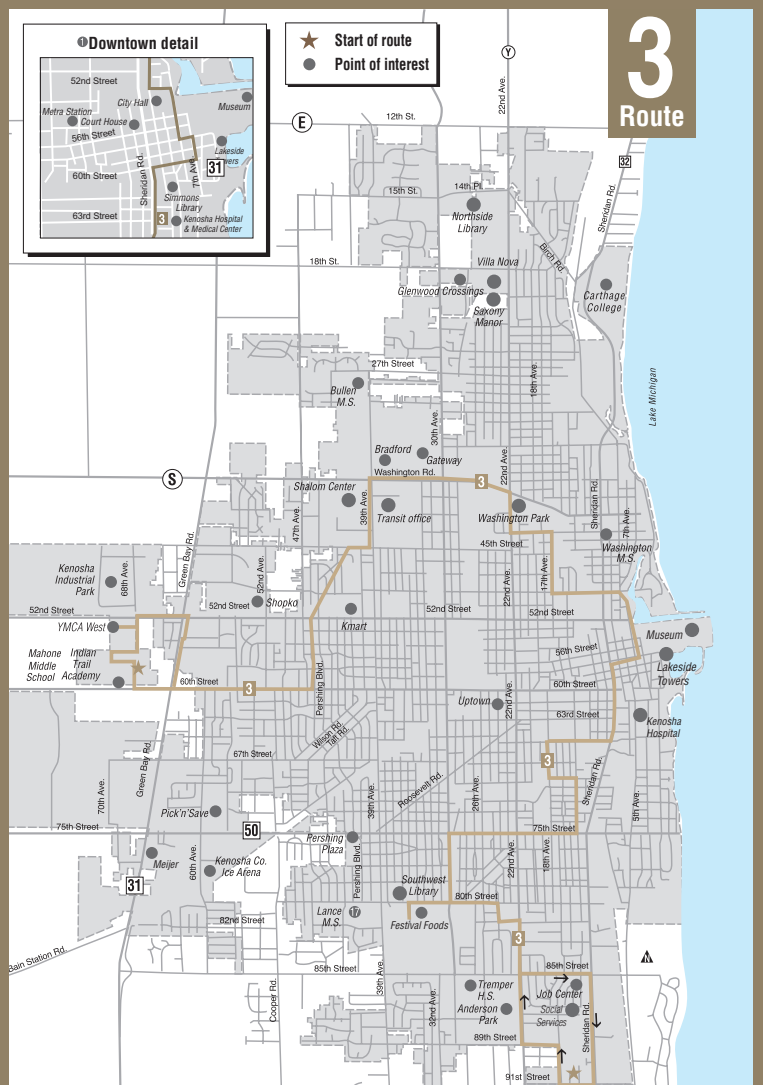

ALL TIMES LISTED ARE APPROXIMATE.

NOW HIRING DRIVERS PLEASE APPLY AT: KENOSHATRANSIT.ORG/JOBS