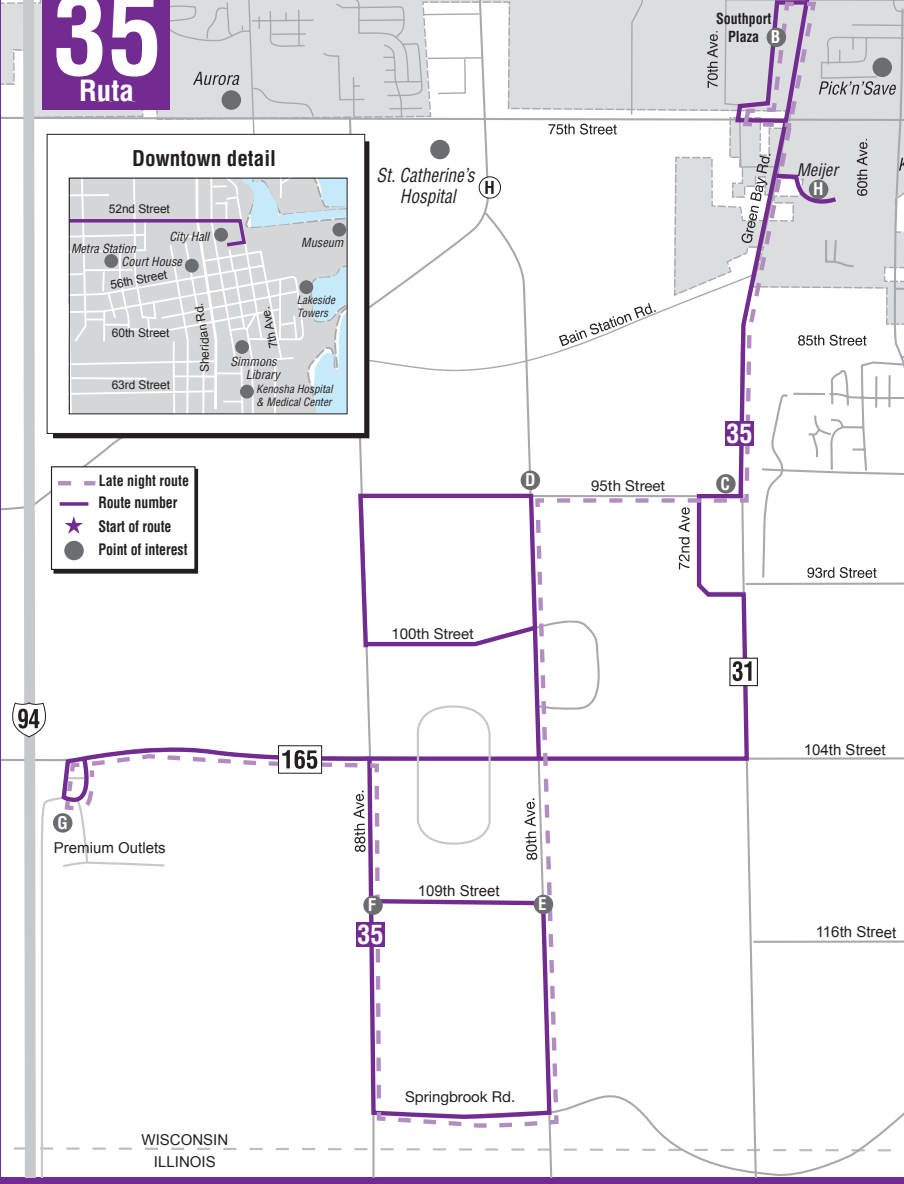

Ruta 35 Lunes - Viernes

A	B	C	D	E	F	G	H	B	A
Salida Downtown	Llegada Southport	72nd Ave & 95th St	80th Ave & 85th St	80th Ave & 109th St	88th Ave & 109th St	Premium Outlets	Meijer	Llegada Southport Plaza	Llegada Downtown
5:25 AM	---	5:45 AM	5:50 AM	5:54 AM	5:57 AM	---	---	---	6:20 AM
6:25 AM	---	6:45 AM	6:50 AM	6:54 AM	6:57 AM	---	---	---	7:20 AM
7:25 AM	---	7:45 AM	7:50 AM	7:54 AM	7:57 AM	---	---	---	8:20 AM
8:25 AM	---	8:45 AM	8:50 AM	8:54 AM	8:57 AM	9:05 AM	9:17 AM	*9:20 AM	---
---	1:35 PM	1:45 PM	1:50 PM	1:54 PM	1:57 PM	2:05 PM	2:27 PM	2:30 PM	---
---	2:35 PM	2:45 PM	2:50 PM	2:54 PM	2:57 PM	3:05 PM	3:27 PM	3:30 PM	---
---	3:35 PM	3:45 PM	3:50 PM	3:54 PM	3:57 PM	4:05 PM	4:27 PM	4:30 PM	---
---	4:35 PM	4:45 PM	4:50 PM	4:54 PM	4:57 PM	5:05 PM	5:27 PM	5:30 PM	---
---	5:35 PM	5:45 PM	5:50 PM	5:54 PM	5:57 PM	6:05 PM	6:27 PM	*6:30 PM	---
---	9:35 PM	9:45 PM	9:50 PM	9:54 PM	9:57 PM	10:05 PM	10:27 PM	10:30 PM	---
---	10:35 PM	10:45 PM	10:50 PM	10:54 PM	10:57 PM	11:05 PM	After 11:05 PM, service runs an abbreviated route, follow below	---	---

Viaje de Regreso Nocturno

Salida Downtown	Salida Southport	72nd Ave & 95th St	80th Ave & 85th St	80th Ave & 109th St	88th Ave & 109th St	Premium Outlets	Meijer	Llegada Southport Plaza	Llegada Downtown
---	---	11:24 PM	---	11:21 PM	11:17 PM	---	11:27 PM	*11:30 PM	---

*Fin de ruta (el servicio finaliza, el autobús regresa al garaje).