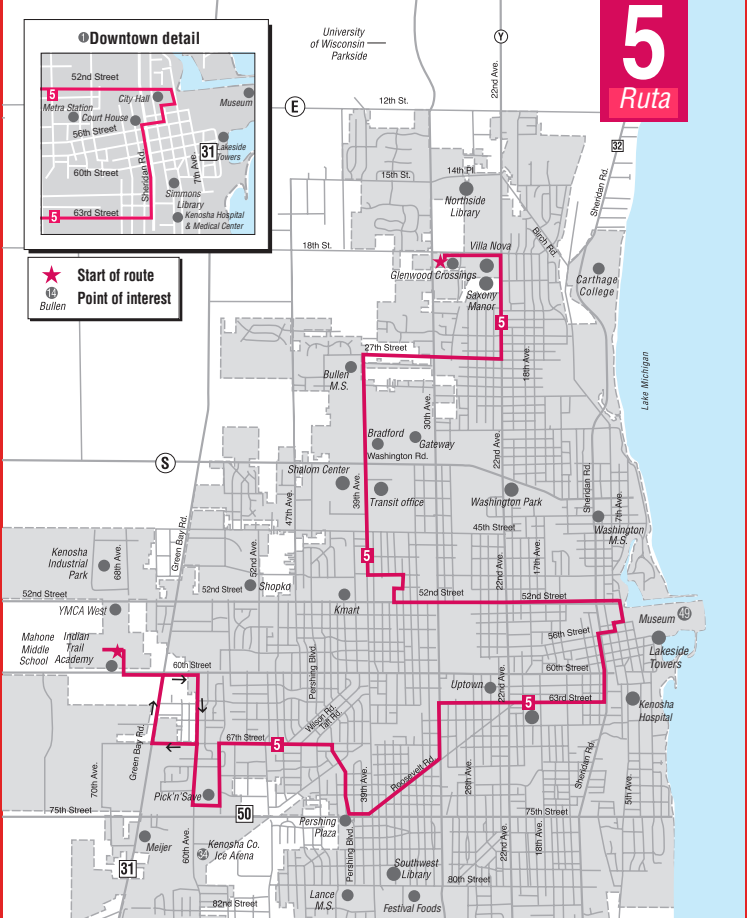

Ruta 5 Lunes - Viernes, Sábado resaltado en amarillo

*Ruta 5 empezará y terminará en Southport Plaza los Sábados y días de semana entre 7:30 PM - 12:30 AM

Southbound — 63rd St./Roosevelt

Salida Glenwood Crossings	Bullen / Bradford	50th St. & 36th Ave.	Llegada Downtown	Salida Downtown	Roosevelt & 39th Ave.	Pershing Blvd. & 67th St.	Indian Trail / Southport Plaza
4:55 AM	5:05 AM	5:10 AM	5:20 AM	5:25 AM	5:35 AM	5:40 AM	5:50 AM
5:55 AM	6:05 AM	6:10 AM	6:20 AM	6:25 AM	6:35 AM	6:40 AM	6:50 AM
6:55 AM	7:05 AM	7:10 AM	7:20 AM	7:25 AM	7:35 AM	7:40 AM	7:50 AM
7:25 AM	7:35 AM	7:40 AM	7:50 AM	8:00 AM	8:10 AM	8:20 AM	8:30 AM
7:55 AM	8:05 AM	8:10 AM	8:20 AM	8:25 AM	8:35 AM	8:40 AM	8:50 AM
9:00 AM	9:10 AM	9:15 AM	9:25 AM	9:30 AM	9:40 AM	9:45 AM	*9:55 AM
10:05 AM	10:15 AM	10:20 AM	10:30 AM	10:35 AM	10:45 AM	10:50 AM	*11:00 AM
11:05 AM	11:15 AM	11:20 AM	11:30 AM	11:35 AM	11:45 AM	11:50 AM	*12:00 PM
12:05 PM	12:15 PM	12:20 PM	12:30 PM	12:35 PM	12:45 PM	12:50 PM	*1:00 PM
1:05 PM	1:15 PM	1:20 PM	1:30 PM	1:35 PM	1:45 PM	1:50 PM	*2:00 PM
2:05 PM	2:15 PM	2:20 PM	2:30 PM	2:35 PM	2:45 PM	2:50 PM	*3:00 PM
3:05 PM	3:15 PM	3:20 PM	3:30 PM	3:35 PM	3:45 PM	3:50 PM	*4:00 PM
4:35 PM	4:45 PM	4:50 PM	5:00 PM	5:05 PM	5:15 PM	5:20 PM	5:30 PM
5:35 PM	5:45 PM	5:50 PM	6:00 PM	6:05 PM	6:15 PM	6:20 PM	6:30 PM
6:35 PM	6:45 PM	6:50 PM	7:00 PM	7:05 PM	7:15 PM	7:20 PM	7:30 PM
7:35 PM	7:45 PM	7:50 PM	8:00 PM	8:05 PM	8:15 PM	8:20 PM	8:30 PM
8:35 PM	8:45 PM	8:50 PM	9:00 PM	9:05 PM	9:15 PM	9:20 PM	9:30 PM
9:35 PM	9:45 PM	9:50 PM	10:00 PM	10:05 PM	10:15 PM	10:20 PM	10:30 PM
10:35 PM	10:45 PM	10:50 PM	11:00 PM	11:05 PM	11:15 PM	11:20 PM	11:30 PM
11:35 PM	11:45 PM	11:50 PM	12:00 AM	12:05 AM	12:15 AM	12:20 AM	12:30 AM

Northbound — Bradford/Saxony

Indian Trail / Southport Plaza	Pershing & 75th St.	63rd St. & 22nd Ave.	Llegada Downtown	Salida Downtown	50th St. & 36th Ave.	27th St. & 39th Ave.	Llegada Glenwood Crossings
4:55 AM	5:07 AM	5:13 AM	5:20 AM	5:25 AM	5:35 AM	5:40 AM	5:50 AM
5:55 AM	6:07 AM	6:13 AM	6:20 AM	6:25 AM	6:35 AM	6:40 AM	6:50 AM
6:55 AM	7:07 AM	7:13 AM	7:20 AM	7:25 AM	7:35 AM	7:40 AM	7:50 AM
7:55 AM	8:07 AM	8:13 AM	8:20 AM	8:25 AM	8:35 AM	8:40 AM	8:50 AM
*9:00 AM	9:12 AM	9:18 AM	9:25 AM	9:30 AM	9:40 AM	9:45 AM	9:55 AM
*10:05 AM	10:17 AM	10:23 AM	10:30 AM	10:35 AM	10:45 AM	10:50 AM	11:00 AM
*11:05 AM	11:17 AM	11:23 AM	11:30 AM	11:35 AM	11:45 AM	11:50 AM	12:00 PM
*12:05 PM	12:17 PM	12:23 PM	12:30 PM	12:35 PM	12:45 PM	12:50 PM	1:00 PM
*1:05 PM	1:17 PM	1:23 PM	1:30 PM	1:35 PM	1:45 PM	1:50 PM	2:00 PM
*2:05 PM	2:17 PM	2:23 PM	2:30 PM	2:35 PM	2:45 PM	2:50 PM	3:00 PM
*3:05 PM	3:17 PM	3:23 PM	3:30 PM	3:35 PM	3:45 PM	3:50 PM	*4:00 PM
4:35 PM	4:47 PM	4:53 PM	5:00 PM	5:05 PM	5:15 PM	5:20 PM	5:30 PM
5:35 PM	5:47 PM	5:53 PM	6:00 PM	6:05 PM	6:15 PM	6:20 PM	6:30 PM
6:35 PM	6:47 PM	6:53 PM	7:00 PM	7:05 PM	7:15 PM	7:20 PM	7:30 PM
*7:35 PM	7:45 PM	7:50 PM	8:00 PM	8:05 PM	8:15 PM	8:20 PM	8:30 PM
*8:35 PM	8:45 PM	8:50 PM	9:00 PM	9:05 PM	9:15 PM	9:20 PM	9:30 PM
*9:35 PM	9:45 PM	9:50 PM	10:00 PM	10:05 PM	10:15 PM	10:20 PM	10:30 PM
*10:35 PM	10:45 PM	10:50 PM	11:00 PM	11:05 PM	11:15 PM	11:20 PM	11:30 PM
*11:35 PM	11:45 PM	11:50 PM	12:00 AM	12:05 AM	12:15 AM	12:20 AM	12:30 AM

School Days Only