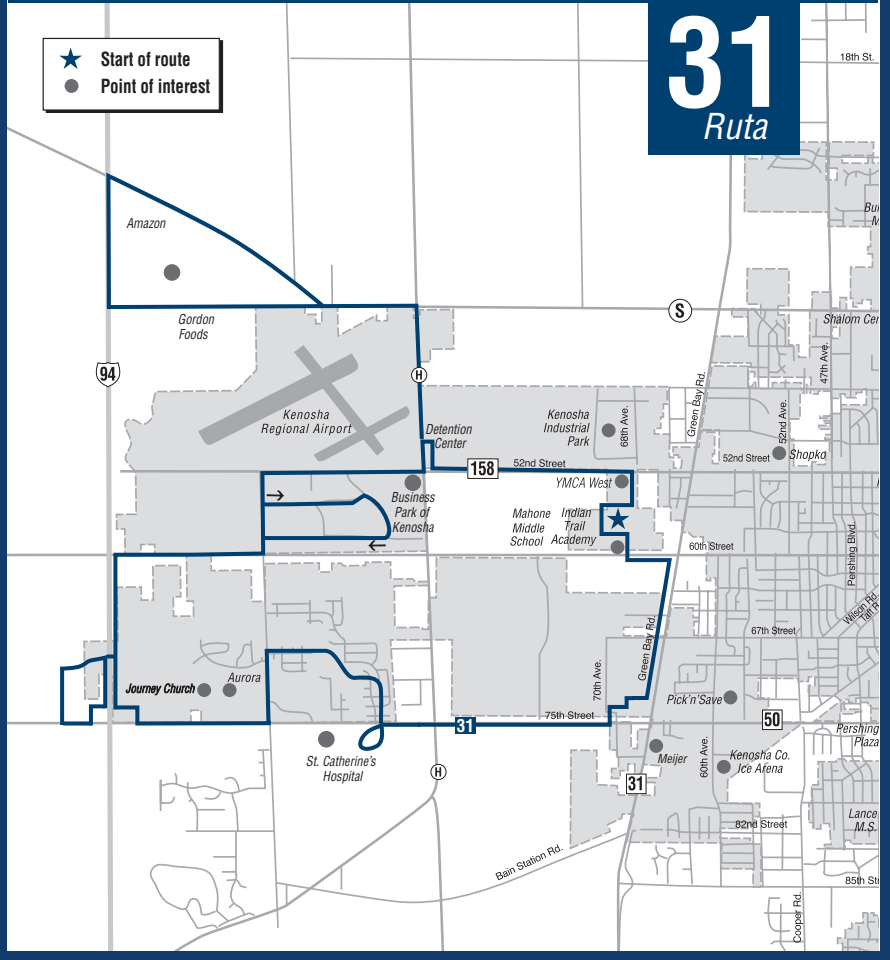

Ruta 31 Lunes - Viernes

Southport Plaza — (I-94)

Salida Southport Plaza	St. Catherine Hospital	Aurora Center at 104th Ave.	Woodmans	123rd Ave. & Hwy. 50	Aurora at 118th Ave.	18th Ave. & 60th St.
6:50 AM	6:57 AM	7:03 AM	7:05 AM	7:08 AM	7:12 AM	7:14 AM
7:50 AM	7:57 AM	8:03 AM	8:05 AM	8:08 AM	8:12 AM	8:14 AM
8:50 AM	8:57 AM	9:03 AM	9:05 AM	9:08 AM	9:12 AM	9:14 AM
9:55 AM	10:02 AM	10:08 AM	10:10 AM	10:13 AM	10:17 AM	10:19 AM
11:00 AM	11:07 AM	11:13 AM	11:15 AM	11:18 AM	11:22 AM	11:24 AM
12:35 PM	12:42 PM	12:48 PM	12:50 PM	12:53 PM	12:57 PM	12:59 PM
1:35 PM	1:42 PM	1:48 PM	1:50 PM	1:53 PM	1:57 PM	1:59 PM
2:35 PM	2:42 PM	2:48 PM	2:50 PM	2:53 PM	2:57 PM	2:59 PM
3:35 PM	3:42 PM	3:48 PM	3:50 PM	3:53 PM	3:57 PM	3:59 PM
4:35 PM	4:42 PM	4:48 PM	4:50 PM	4:53 PM	4:57 PM	4:59 PM
5:35 PM	5:42 PM	5:48 PM	5:50 PM	5:53 PM	5:57 PM	5:59 PM
6:35 PM	6:42 PM	6:48 PM	6:50 PM	6:53 PM	6:57 PM	6:59 PM
7:35 PM	7:42 PM	7:48 PM	7:50 PM	7:53 PM	7:57 PM	7:59 PM
8:35 PM	8:42 PM	8:48 PM	8:50 PM	8:53 PM	8:57 PM	8:59 PM
9:35 PM	9:42 PM	9:48 PM	9:50 PM	9:53 PM	9:57 PM	9:59 PM
10:35 PM	10:42 PM	10:48 PM	10:50 PM	10:53 PM	10:57 PM	10:59 PM
11:35 PM	11:42 PM	11:48 PM	11:50 PM	11:53 PM	11:57 PM	11:59 PM
12:35 AM						

ULTIMO VIAJE EXPRESO HASTA AMAZON

Business Park of Kenosha	Kenosha Detention	Gordon Foods	Amazon	ITA School	Llegada Southport Plaza
7:20 AM	7:23 AM	7:28 AM	7:31 AM	7:39 AM	7:44 AM
8:20 AM	8:23 AM	8:28 AM	8:31 AM	8:39 AM	8:44 AM
9:20 AM	9:23 AM	9:28 AM	9:31 AM	9:39 AM	9:44 AM
10:25 AM	10:28 AM	10:33 AM	10:36 AM	10:44 AM	10:49 AM
11:30 AM	11:33 AM	11:38 AM	11:41 AM	11:49 AM	*11:54 AM
1:05 PM	1:08 PM	1:13 PM	1:16 PM	1:24 PM	1:29 PM
2:05 PM	2:08 PM	2:13 PM	2:16 PM	2:24 PM	2:29 PM
3:05 PM	3:08 PM	3:13 PM	3:16 PM	3:24 PM	3:29 PM
4:05 PM	4:08 PM	4:13 PM	4:16 PM	4:24 PM	4:29 PM
5:05 PM	5:08 PM	5:13 PM	5:16 PM	5:24 PM	5:29 PM
6:05 PM	6:08 PM	6:13 PM	6:16 PM	6:24 PM	6:30 PM
7:05 PM	7:08 PM	7:13 PM	7:16 PM	7:24 PM	7:30 PM
8:05 PM	8:08 PM	8:13 PM	8:16 PM	8:24 PM	8:30 PM
9:05 PM	9:08 PM	9:13 PM	9:16 PM	9:24 PM	9:30 PM
10:05 PM	10:08 PM	10:13 PM	10:16 PM	10:24 PM	10:30 PM
11:05 PM	11:08 PM	11:13 PM	11:16 PM	11:24 PM	11:30 PM
12:05 AM	12:08 AM	12:13 AM	12:16 AM	12:24 AM	12:30 AM

Ruta 31 Sábado solamente

Salida Southport Plaza	St. Catherine Hospital	Aurora Center at 104th Ave.	Woodmans	123rd Ave. & Hwy. 50	Aurora at 118th Ave.	18th Ave. & 60th St.
10:00 AM	10:07 AM	10:13 AM	10:15 AM	10:18 AM	10:22 AM	10:24 AM
11:00 AM	11:07 AM	11:13 AM	11:15 AM	11:18 AM	11:22 AM	11:24 AM
12:00 PM	12:07 PM	12:13 PM	12:15 PM	12:18 PM	12:22 PM	12:24 PM
1:00 PM	1:07 PM	1:13 PM	1:15 PM	1:18 PM	1:22 PM	1:24 PM
2:00 PM	2:07 PM	2:13 PM	2:15 PM	2:18 PM	2:22 PM	2:24 PM
3:00 PM	3:07 PM	3:13 PM	3:15 PM	3:18 PM	3:22 PM	3:24 PM
4:00 PM	4:07 PM	4:13 PM	4:15 PM	4:18 PM	4:22 PM	4:24 PM

Business Park of Kenosha	Kenosha Detention	Gordon Foods	Amazon	ITA School	Llegada Southport Plaza
10:30 AM	10:33 AM	10:38 AM	10:41 AM	10:49 AM	10:54 AM
11:30 AM	11:33 AM	11:38 AM	11:41 AM	11:49 AM	*11:54 AM
12:30 PM	12:33 PM	12:38 PM	12:41 PM