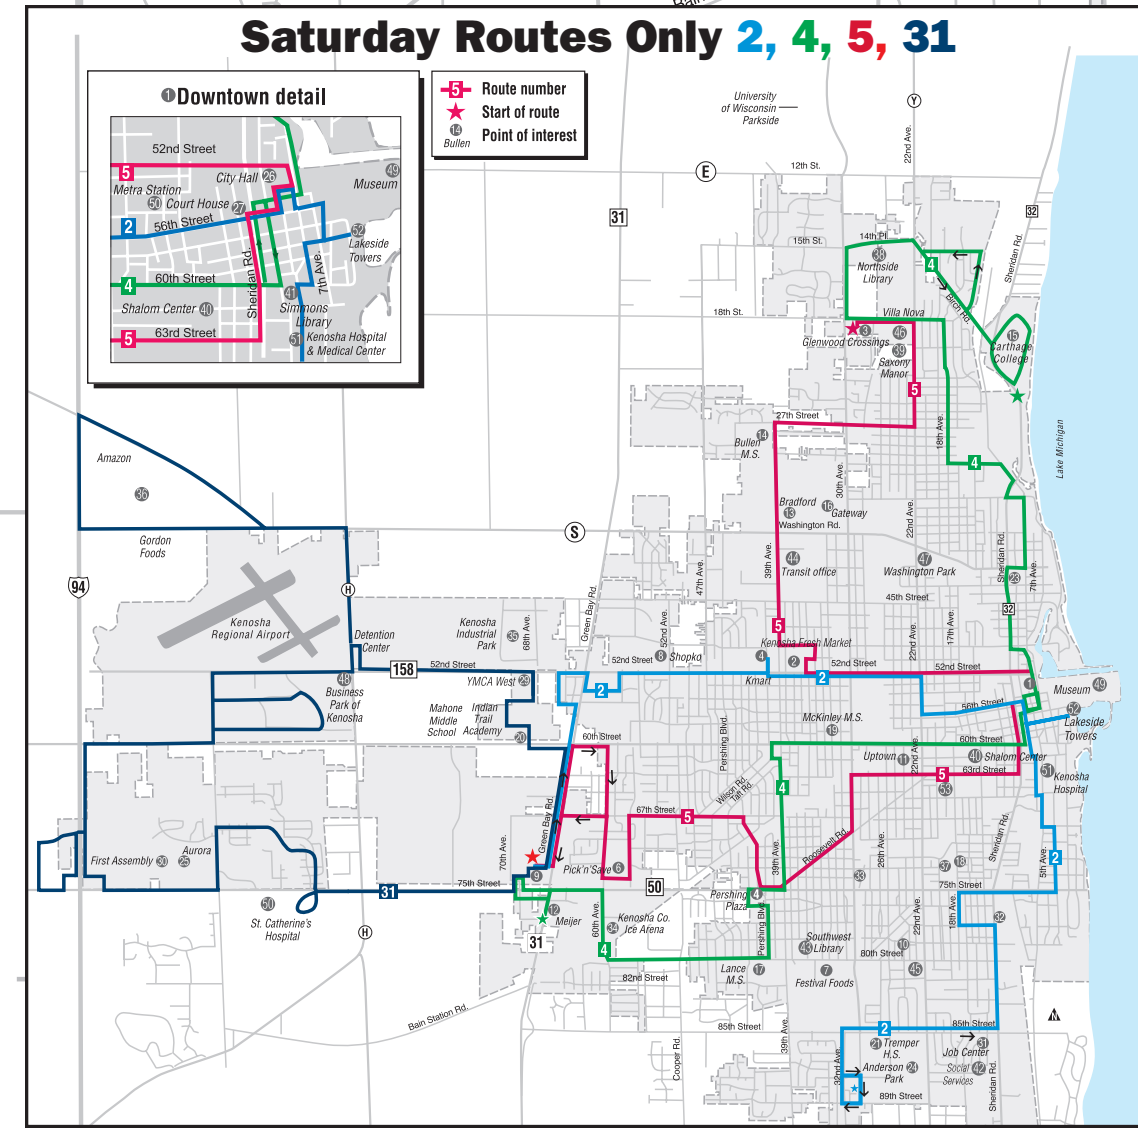

Monday - Friday

Downtown detail

- 5 Route number
- ★ Start of route
- 14 Point of interest

Transfer Centers	Route Connections
1 Downtown	1,2,3,4,5,6
2 Kenosha Market	2,5
3 Glenwood Crossings	1,4,5
7 Festival Foods	1,3
9 Southport	2,4,31
16 Gateway	1,6
20 Indian Trail	3,5,6,31

Saturday Routes Only 2, 4, 5, 31

- 5 Route number
- ★ Start of route
- 14 Point of interest

Saturday Only

Route 2 Saturday Only

Southbound — KAC/Anderson Park

Depart Southport Plaza	52nd St. & 52nd Ave.	K-Mart	Kenosha Market	Arrive Downtown	Depart Downtown	75th St. & Sheridan	Job Serv	Arrive 30th Ave. & 89th St.
9:00 AM	9:05 AM	9:10 AM	9:17 AM	9:25 AM	9:30 AM	9:40 AM	9:45 AM	9:55 AM
10:05 AM	10:10 AM	10:15 AM	10:22 AM	10:30 AM	10:35 AM	10:45 AM	10:50 AM	11:00 AM
11:05 AM	11:10 AM	11:15 AM	11:22 AM	11:30 AM	11:35 AM	11:45 AM	11:50 AM	12:00 PM
12:05 PM	12:10 PM	12:15 PM	12:22 PM	12:30 PM	12:35 PM	12:45 PM	12:50 PM	1:00 PM
1:05 PM	1:10 PM	1:15 PM	1:22 PM	1:30 PM	1:35 PM	1:45 PM	1:50 PM	2:00 PM
2:05 PM	2:10 PM	2:15 PM	2:22 PM	2:30 PM	2:35 PM	2:45 PM	2:50 PM	3:00 PM
3:05 PM	3:10 PM	3:15 PM	3:22 PM	3:30 PM	3:35 PM	3:45 PM	3:50 PM	4:00 PM

Westbound — 52nd Street

Depart 30th Ave. & 89th St.	Job Serv	Sheridan & 75th St.	Arrive Downtown	Depart Downtown	Kenosha Market	K-Mart	52nd St. & 52nd Ave.	Arrive Southport Plaza
9:00 AM	9:10 AM	9:15 AM	9:25 AM	9:30 AM	9:35 AM	9:40 AM	9:45 AM	9:55 AM
10:05 AM	10:10 AM	10:20 AM	10:30 AM	10:35 AM	10:40 AM	10:45 AM	10:50 AM	11:00 AM
11:05 AM	11:10 AM	11:20 AM	11:30 AM	11:35 AM	11:40 AM	11:45 AM	11:50 AM	12:00 PM
12:05 PM	12:10 PM	12:20 PM	12:30 PM	12:35 PM	12:40 PM	12:45 PM	12:50 PM	1:00 PM
1:05 PM	1:10 PM	1:20 PM	1:30 PM	1:35 PM	1:40 PM	1:45 PM	1:50 PM	2:00 PM
2:05 PM	2:10 PM	2:20 PM	2:30 PM	2:35 PM	2:40 PM	2:45 PM	2:50 PM	3:00 PM
3:05 PM	3:10 PM	3:20 PM	3:30 PM	3:35 PM	3:40 PM	3:45 PM	3:50 PM	4:00 PM