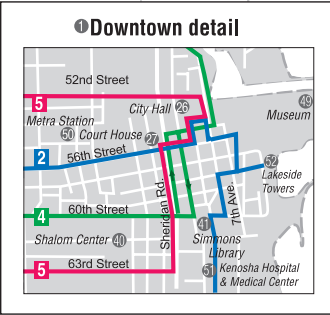

Monday - Friday

Downtown detail

- 5 Route number
- ★ Start of route
- 14 Point of interest

Transfer Centers	Route Connections
1 Downtown	1,2,3,4,5,6
2 Kenosha Market	2,5
3 Glenwood Crossings	1,4,5
7 Festival Foods	1,3
9 Southport	2,4,31
16 Gateway	1,6
20 Indian Trail	3,5,6,31

Saturday Routes Only 2, 4, 5, 31

- 5 Route number
- ★ Start of route
- 14 Point of interest

Saturday Only

Route 2 Saturday Only

Southbound — KAC/Anderson Park

Depart Southport Plaza	52nd St. & 52nd Ave.	K-Mart	Kenosha Market	Arrive Downtown	Depart Downtown	75th St. & Sheridan	Job Serv	Arrive 30th Ave. & 89th St.
9:00 AM	9:05 AM	9:10 AM	9:17 AM	9:25 AM	9:30 AM	9:40 AM	9:45 AM	9:55 AM
10:05 AM	10:10 AM	10:15 AM	10:22 AM	10:30 AM	10:35 AM	10:45 AM	10:50 AM	11:00 AM
11:05 AM	11:10 AM	11:15 AM	11:22 AM	11:30 AM	11:35 AM	11:45 AM	11:50 AM	12:00 PM
12:05 PM	12:10 PM	12:15 PM	12:22 PM	12:30 PM	12:35 PM	12:45 PM	12:50 PM	1:00 PM
1:05 PM	1:10 PM	1:15 PM	1:22 PM	1:30 PM	1:35 PM	1:45 PM	1:50 PM	2:00 PM
2:05 PM	2:10 PM	2:15 PM	2:22 PM	2:30 PM	2:35 PM	2:45 PM	2:50 PM	3:00 PM
3:05 PM	3:10 PM	3:15 PM	3:22 PM	3:30 PM	3:35 PM	3:45 PM	3:50 PM	4:00 PM

Northbound — Glenwood Crossings/Carthage

Depart Meijer	Pershing Blvd. & 80th St.	60th St. & 40th Ave.	Arrive Downtown	Depart Downtown	18th Ave & 31st St.	Glenwood Crossings	Arrive Carthage College
9:00 AM	9:08 AM	9:15 AM	9:25 AM	9:30 AM	9:40 AM	9:45 AM	9:55 AM
10:05 AM	10:13 AM	10:20 AM	10:30 AM	10:35 AM	10:45 AM	10:50 AM	11:00 AM
11:05 AM	11:13 AM	11:20 AM	11:30 AM	11:35 AM	11:45 AM	11:50 AM	12:00 PM
12:05 PM	12:13 PM	12:20 AM	12:30 PM	12:35 PM	12:45 PM	12:50 PM	1:00 PM
1:05 PM	1:13 PM	1:20 PM	1:30 PM	1:35 PM	1:45 PM	1:50 PM	2:00 PM
2:05 PM	2:13 PM	2:20 PM	2:30 PM	2:35 PM	2:45 PM	2:50 PM	3:00 PM
3:05 PM	3:13 PM	3:20 PM	3:30 PM	3:35 PM	3:45 PM	3:50 PM	4:00 PM