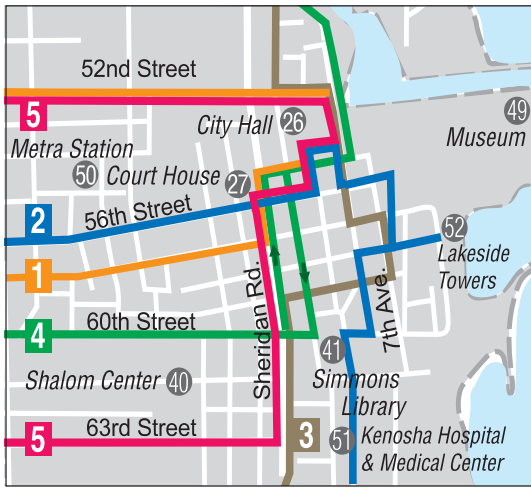

Monday - Friday

Downtown detail

- 5 Route number
- ★ Start of route
- 14 Point of interest

Transfer Centers	Route Connections
1 Downtown	1,2,3,4,5,6
2 Kenosha Market	2,5
3 Glenwood Crossings	1,4,5
7 Festival Foods	1,3
9 Southport	2,4,31
16 Gateway	1,6
20 Indian Trail	3,5,6,31

Saturday Routes Only 2, 4, 5, 31

- 5 Route number
- ★ Start of route
- 14 Point of interest

Saturday Only

Route 2 Saturday Only

Southbound — KAC/Anderson Park

Depart Southport Plaza	52nd St. & 52nd Ave.	K-Mart	Kenosha Market	Arrive Downtown	Depart Downtown	75th St. & Sheridan	Job Serv	Arrive 30th Ave. & 89th St.
9:00 AM	9:05 AM	9:10 AM	9:17 AM	9:25 AM	9:30 AM	9:40 AM	9:45 AM	9:55 AM
10:05 AM	10:10 AM	10:15 AM	10:22 AM	10:30 AM	10:35 AM	10:45 AM	10:50 AM	11:00 AM
11:05 AM	11:10 AM	11:15 AM	11:22 AM	11:30 AM	11:35 AM	11:45 AM	11:50 AM	12:00 PM
12:05 PM	12:10 PM	12:15 PM	12:22 PM	12:30 PM	12:35 PM	12:45 PM	12:50 PM	1:00 PM
1:05 PM	1:10 PM	1:15 PM	1:22 PM	1:30 PM	1:35 PM	1:45 PM	1:50 PM	2:00 PM
2:05 PM	2:10 PM	2:15 PM	2:22 PM	2:30 PM	2:35 PM	2:45 PM	2:50 PM	3:00 PM
3:05 PM	3:10 PM	3:15 PM	3:22 PM	3:30 PM	3:35 PM	3:45 PM	3:50 PM	4:00 PM

Westbound — 52nd Street

Depart 30th Ave. & 89th St.	Job Serv	Sheridan & 75th St.	Arrive Downtown	Depart Downtown	Kenosha Market	K-Mart	52nd St. & 52nd Ave.	Arrive Southport Plaza
9:00 AM	9:10 AM	9:15 AM	9:25 AM	9:30 AM	9:35 AM	9:40 AM	9:45 AM	9:55 AM
10:05 AM	10:10 AM	10:20 AM	10:30 AM	10:35 AM	10:40 AM	10:45 AM	10:50 AM	11:00 AM
11:05 AM	11:10 AM	11:20 AM	11:30 AM	11:35 AM	11:40 AM	11:45 AM	11:50 AM	12:00 PM
12:05 PM	12:10 PM	12:20 PM	12:30 PM	12:35 PM	12:40 PM	12:45 PM	12:50 PM	1:00 PM
1:05 PM	1:10 PM	1:20 PM	1:30 PM	1:35 PM	1:40 PM	1:45 PM	1:50 PM	2:00 PM
2:05 PM	2:10 PM	2:20 PM	2:30 PM	2:35 PM	2:40 PM	2:45 PM	2:50 PM	3:00 PM
3:05 PM	3:10 PM	3:20 PM	3:30 PM	3:35 PM	3:40 PM	3:45 PM	3:50 PM	4:00 PM