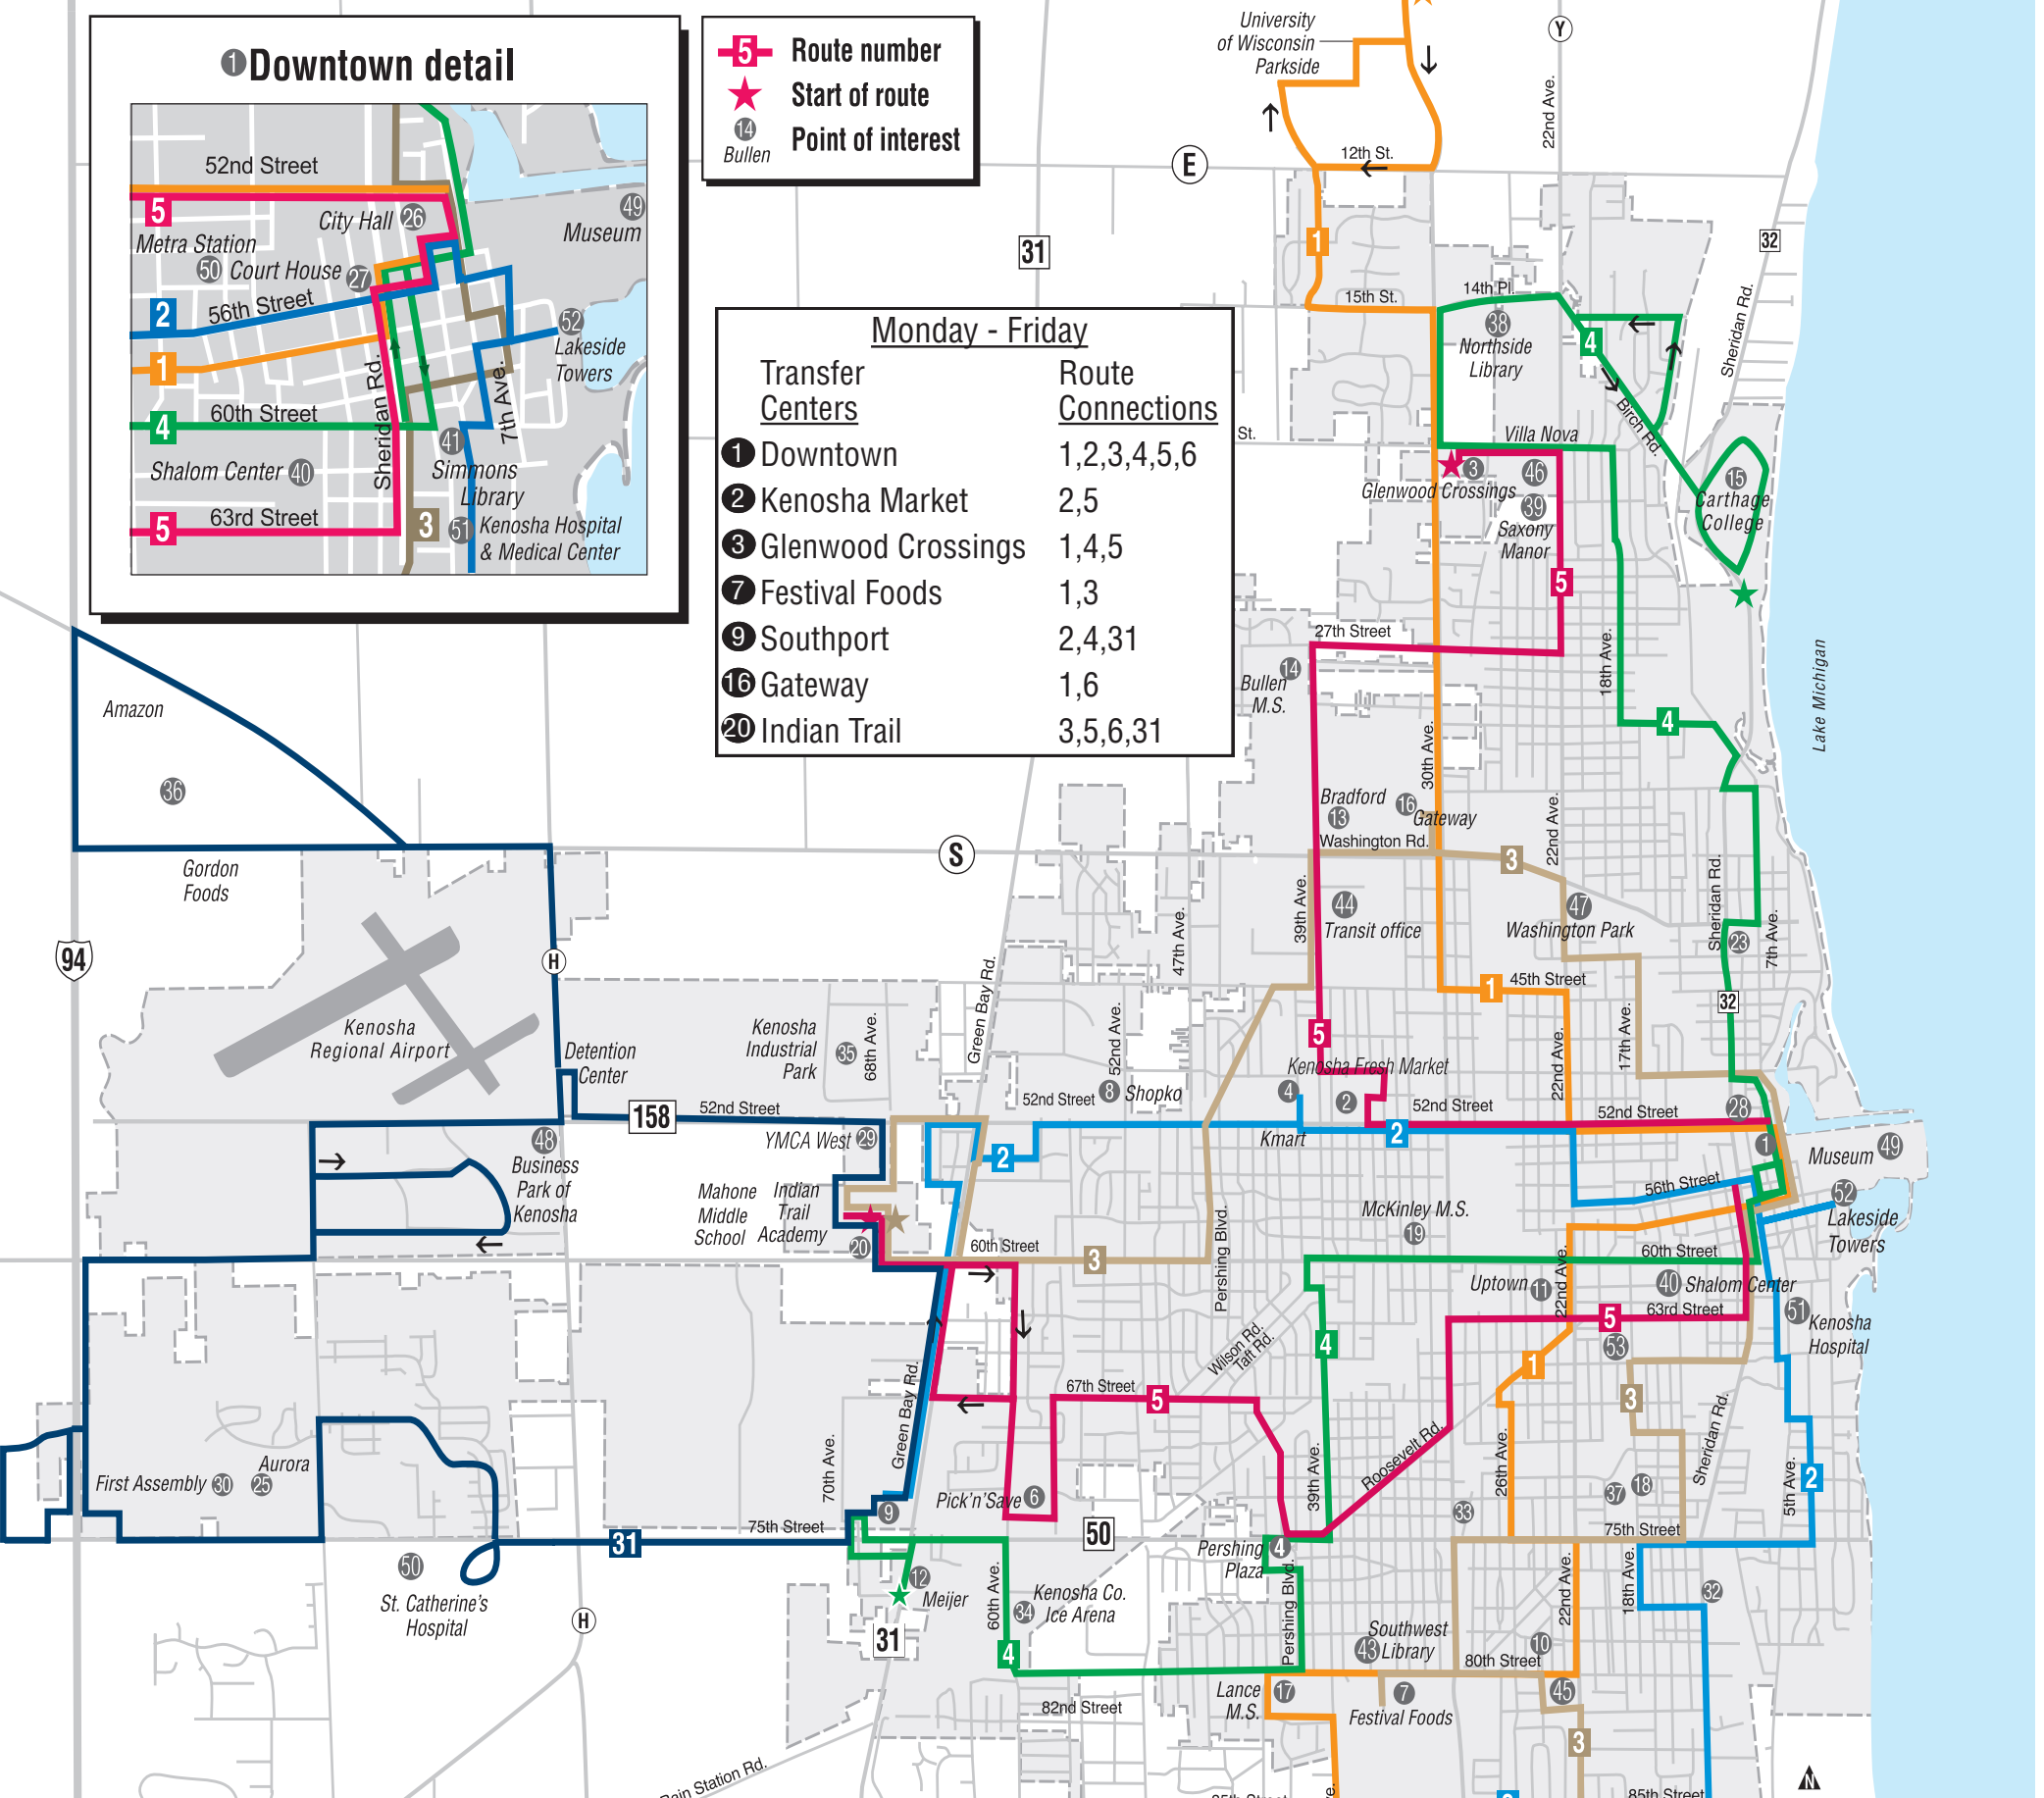

Monday - Friday

Downtown detail

- 5 Route number
- ★ Start of route
- 14 Point of interest

Transfer Centers	Route Connections
1 Downtown	1,2,3,4,5,6
2 Kenosha Market	2,5
3 Glenwood Crossings	1,4,5
7 Festival Foods	1,3
9 Southport	2,4,31
16 Gateway	1,6
20 Indian Trail	3,5,6,31

Saturday Routes Only 2, 4, 5, 31

- 5 Route number
- ★ Start of route
- 14 Point of interest

Saturday Only

Route 2 Saturday Only

Southbound — KAC/Anderson Park

Depart Southport Plaza	52nd St. & 52nd Ave.	K-Mart	Kenosha Market	Arrive Downtown	Depart Downtown	75th St. & Sheridan	Job Serv	Arrive 30th Ave. & 89th St.
9:00 AM	9:05 AM	9:10 AM	9:17 AM	9:25 AM	9:30 AM	9:40 AM	9:45 AM	9:55 AM
10:05 AM	10:10 AM	10:15 AM	10:22 AM	10:30 AM	10:35 AM	10:45 AM	10:50 AM	11:00 AM
11:05 AM	11:10 AM	11:15 AM	11:22 AM	11:30 AM	11:35 AM	11:45 AM	11:50 AM	12:00 PM
12:05 PM	12:10 PM	12:15 PM	12:22 PM	12:30 PM	12:35 PM	12:45 PM	12:50 PM	1:00 PM
1:05 PM	1:10 PM	1:15 PM	1:22 PM	1:30 PM	1:35 PM	1:45 PM	1:50 PM	2:00 PM
2:05 PM	2:10 PM	2:15 PM	2:22 PM	2:30 PM	2:35 PM	2:45 PM	2:50 PM	3:00 PM
3:05 PM	3:10 PM	3:15 PM	3:22 PM	3:30 PM	3:35 PM	3:45 PM	3:50 PM	4:00 PM

Saturday Only

Route 31 Saturday Only

Southport Plaza - (I-94)

Depart Southport Plaza	St. Catherine Hospital	Aurora Center at 104th Ave.	Woodmans	123rd Ave & Hwy. 50	Aurora at 118th Ave.	118th Ave and 60th Street
10:00 AM	10:07 AM	10:13 AM	10:15 AM	10:18 AM	10:22 AM	10:24 AM
11:00 AM	11:07 AM	11:13 AM	11:15 AM	11:18 AM	11:22 AM	11:24 AM
12:00 PM	12:07 PM	12:13 PM	12:15 PM	12:18 PM	12:22 PM	12:24 PM
1:00 PM	1:07 PM	1:13 PM	1:15 PM	1:18 PM	1:22 PM	1:24 PM
2:00 PM	2:07 PM	2:13 PM	2:15 PM	2:18 PM	2:22 PM	2:24 PM
3:00 PM	3:07 PM	3:13 PM	3:15 PM	3:18 PM	3:22 PM	3:24 PM
4:00 PM	4:07 PM	4:13 PM	4:15 PM	4:18 PM	4:22 PM	4:24 PM