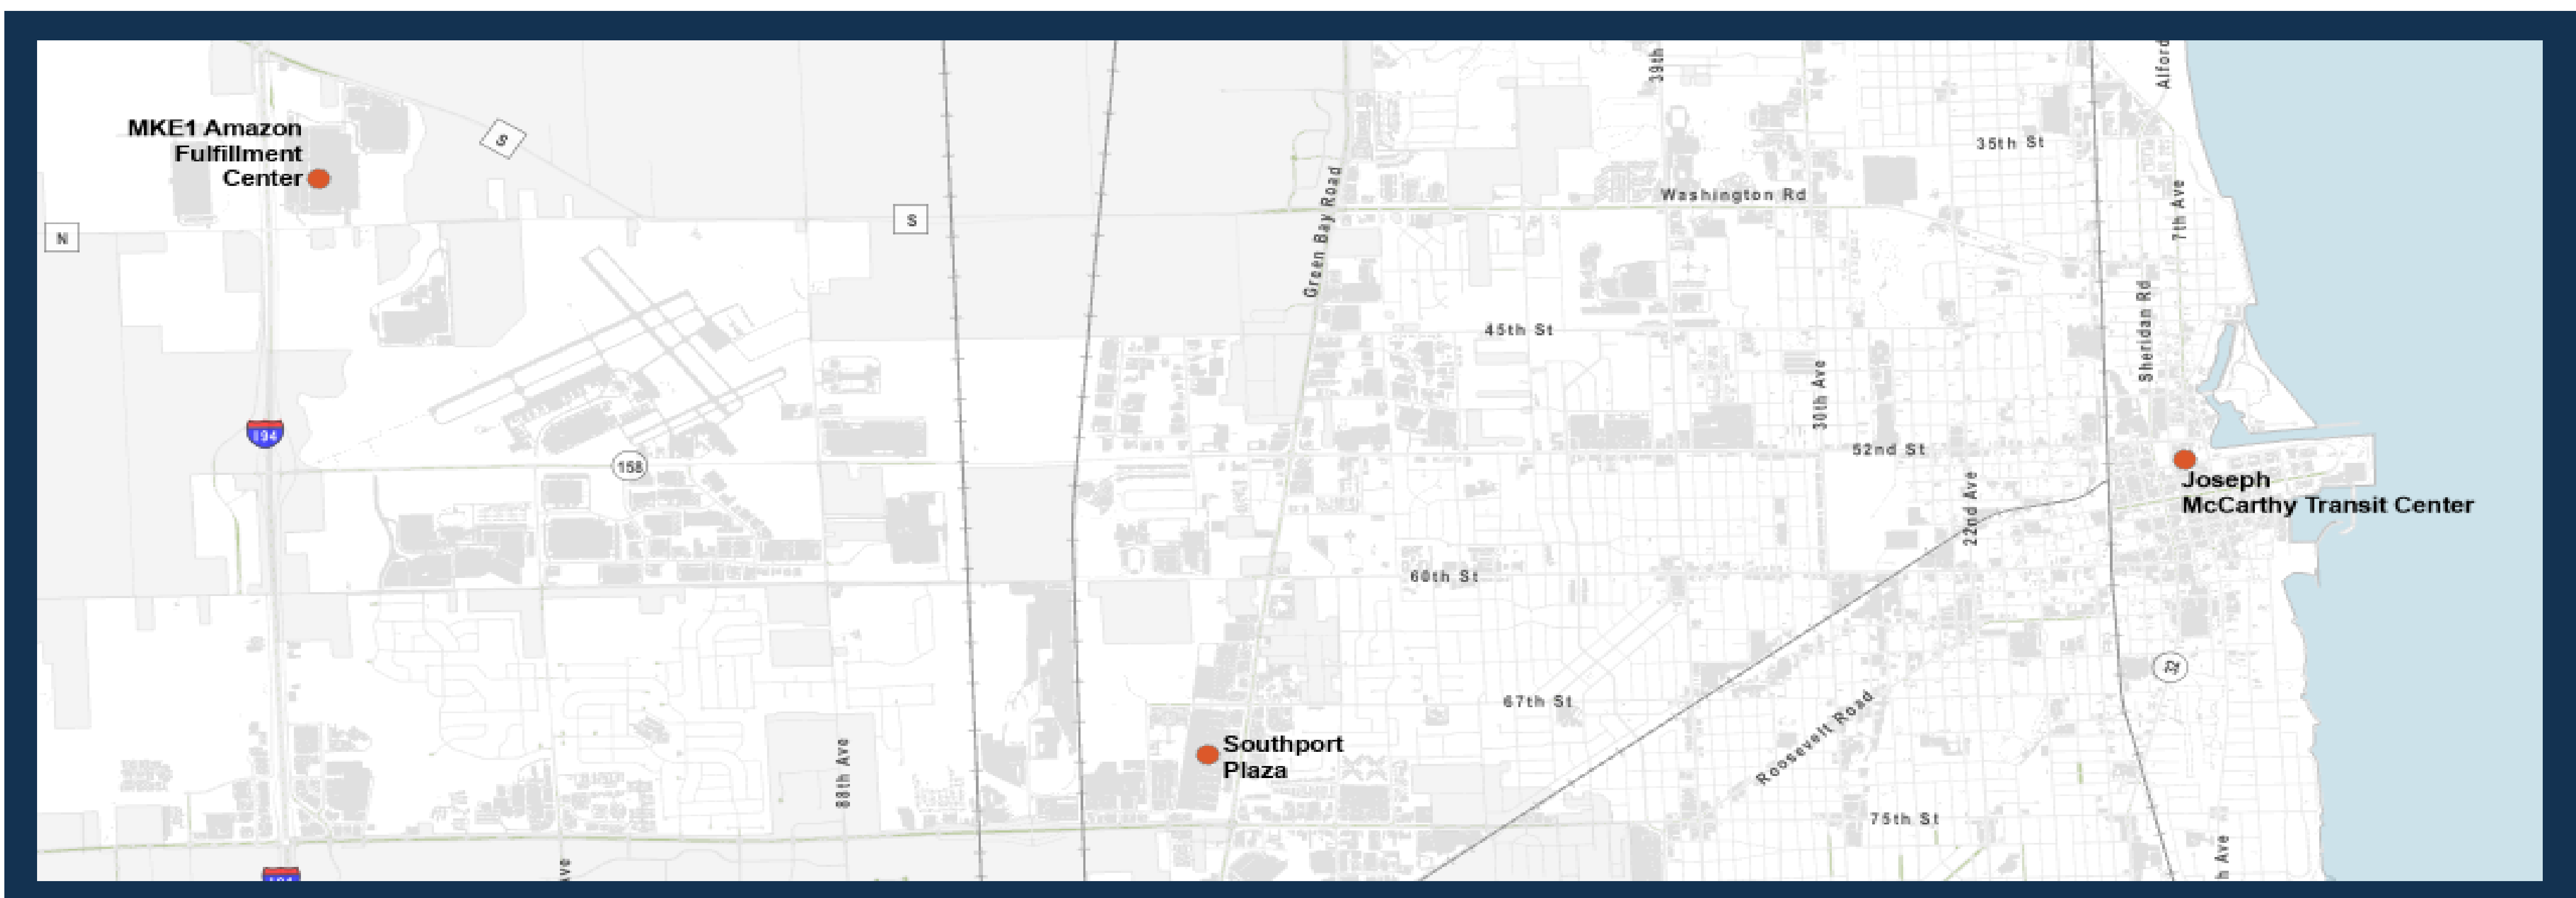

AMAZON EXPRESS

Direct bus service from Downtown Kenosha to MKE1 and MKE5

NEW SCHEDULE - Beginning Monday November 2, 2020

LOCATION	TIME
MORNING	
Depart Downtown (Joseph McCarthy Transit Center)	5:25 AM
Arrive Amazon	5:50 AM
Depart Amazon	6:20 AM
Arrive Downtown (Joseph McCarthy Transit Center)	6:45 AM
EVENING	
Depart Southport Plaza	4:35 PM
Arrive at Amazon	4:50 PM
Depart Amazon	5:40 PM
Arrive Downtown (Joseph McCarthy Transit Center)	6:00 PM
Depart Downtown (Joseph McCarthy Transit Center)	6:05 PM
Arrive Amazon	6:25 PM
Depart Amazon	6:40 PM
Arrive Downtown (Joseph McCarthy Transit Center)	7:00 PM

****Amazon associates present ID to ride for free. This includes the bus going Downtown and/or Southport Plaza****