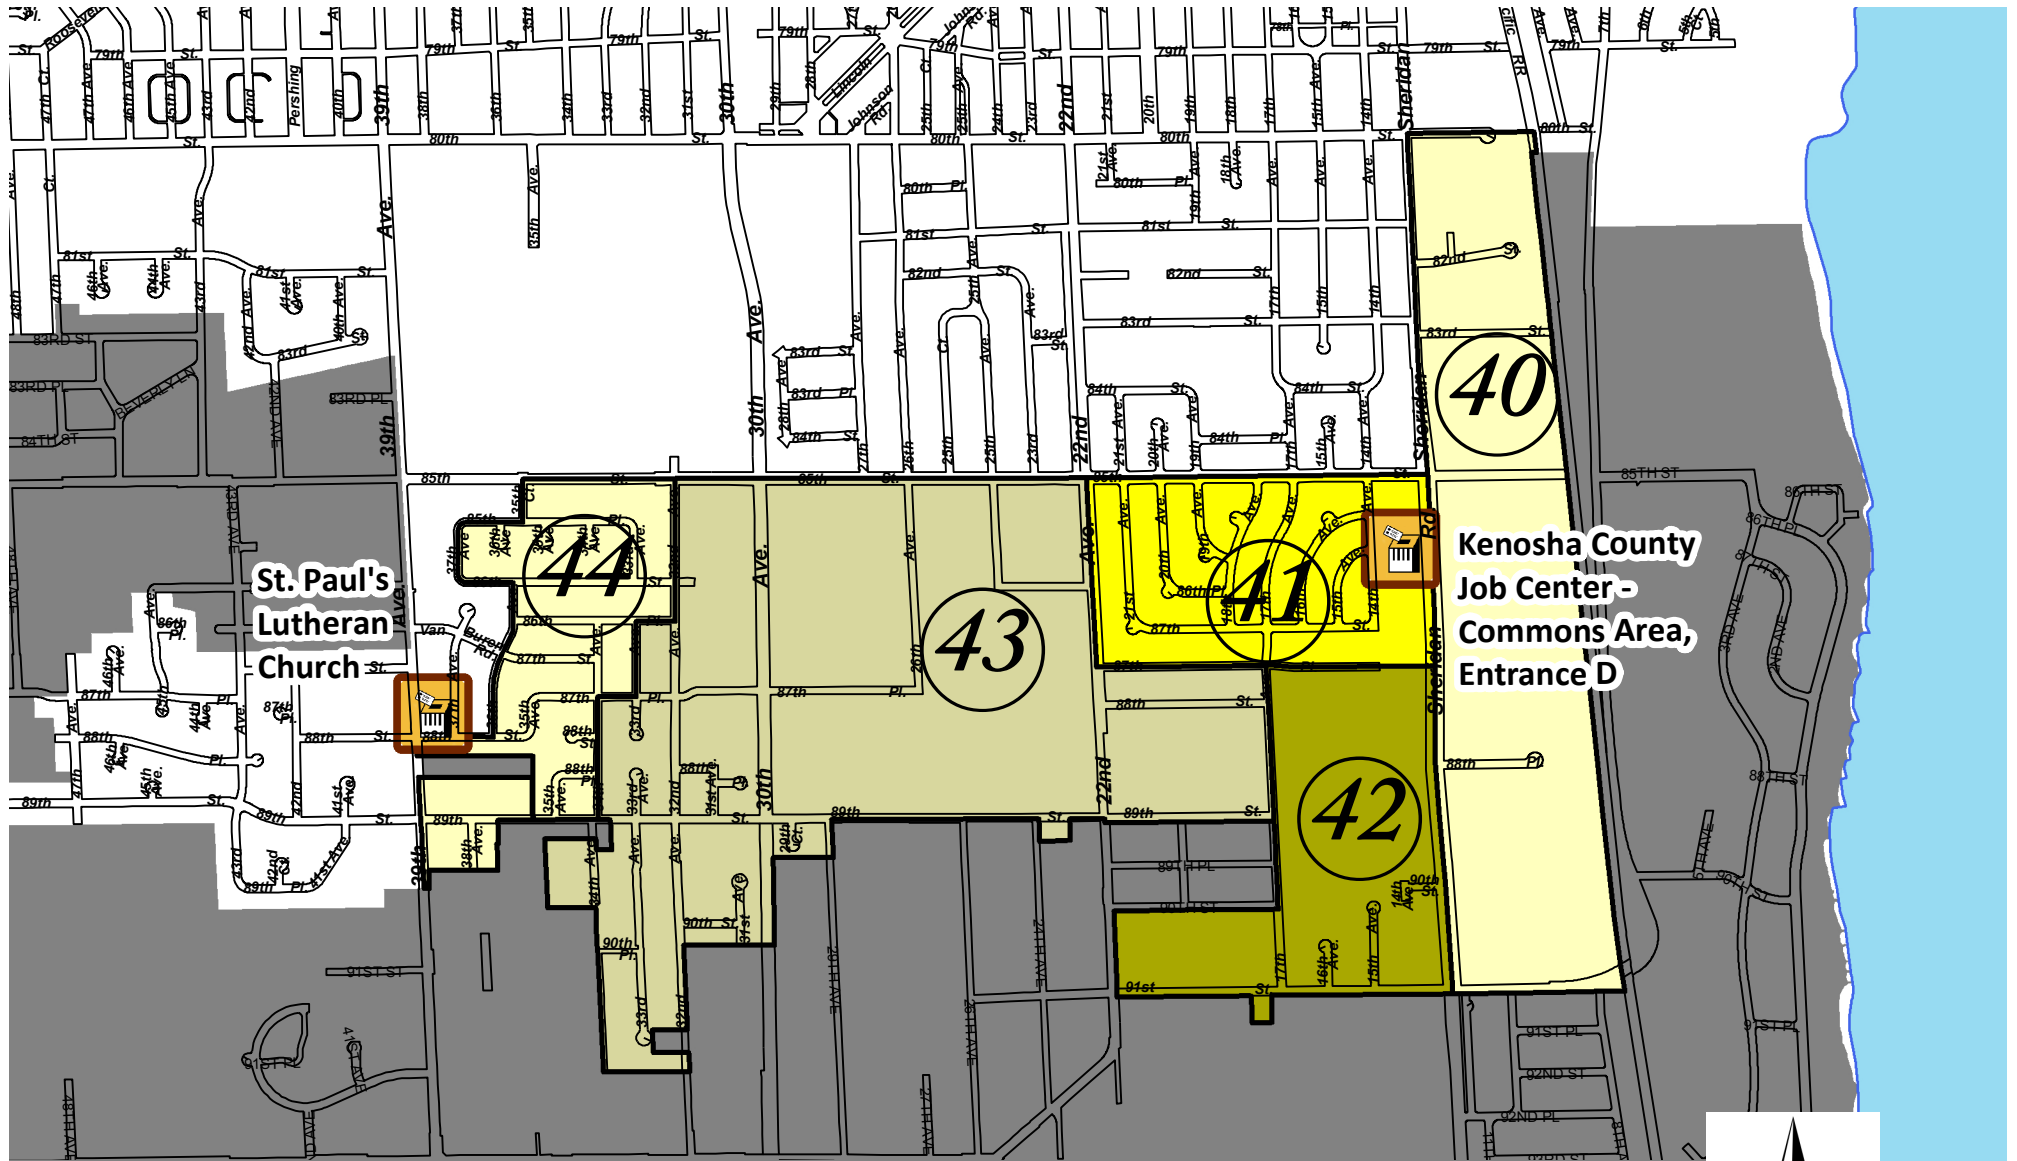

District #9

Wards 40, 41, 42, 43, 44

Ward	Polling Location
40, 41, 42	Kenosha County Job Center - Commons Area, Entrance D
43, 44	St. Paul's Lutheran Church