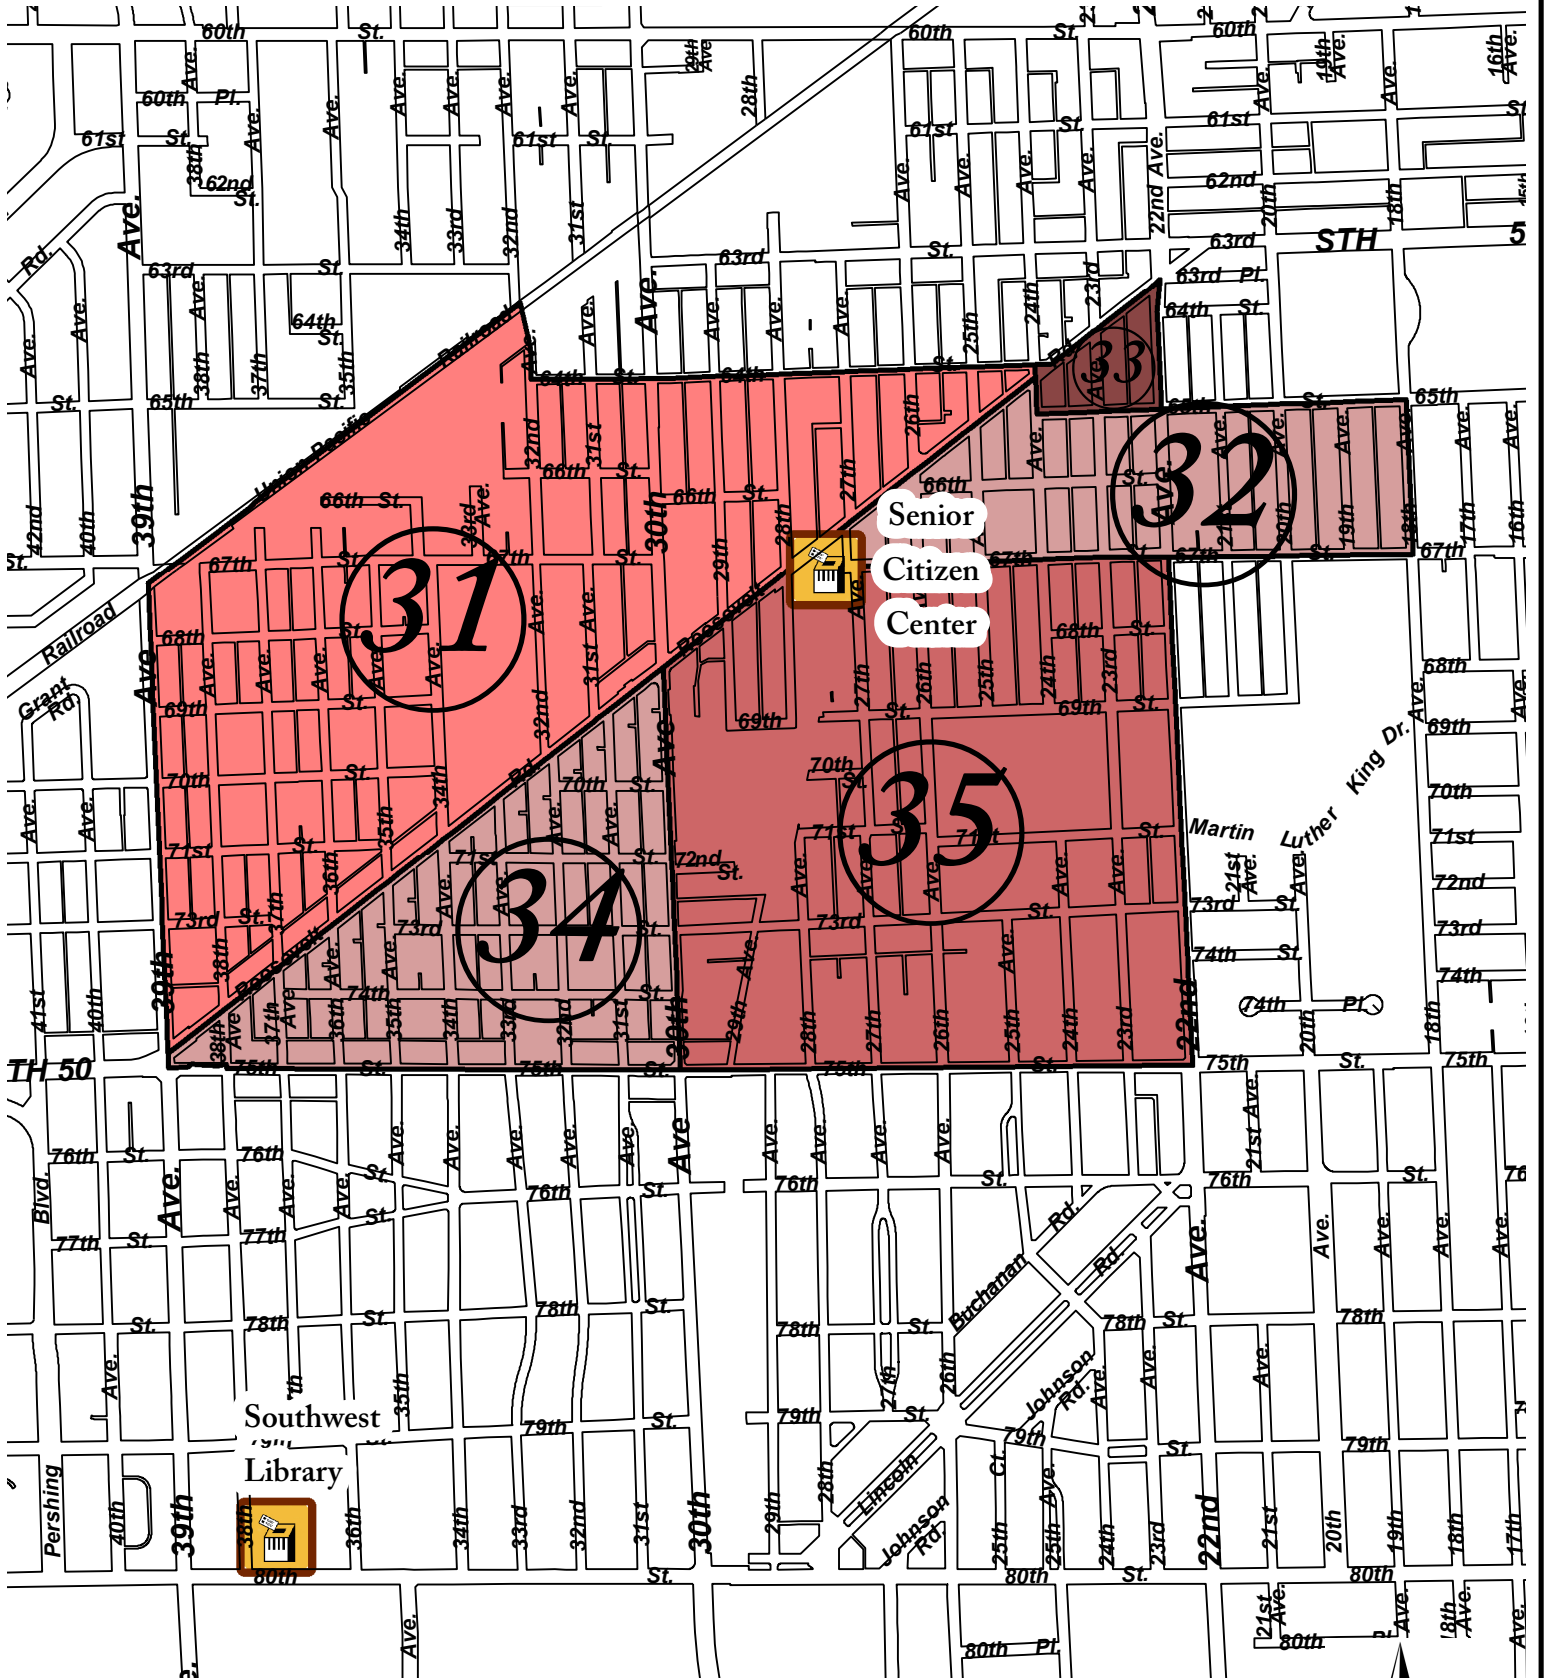

District #8

Wards 31, 32, 33, 34, 35

Ward Polling Location

31, 32, 33, 35 Senior Citizen Center

34 Southwest Library

0 1,000

Feet