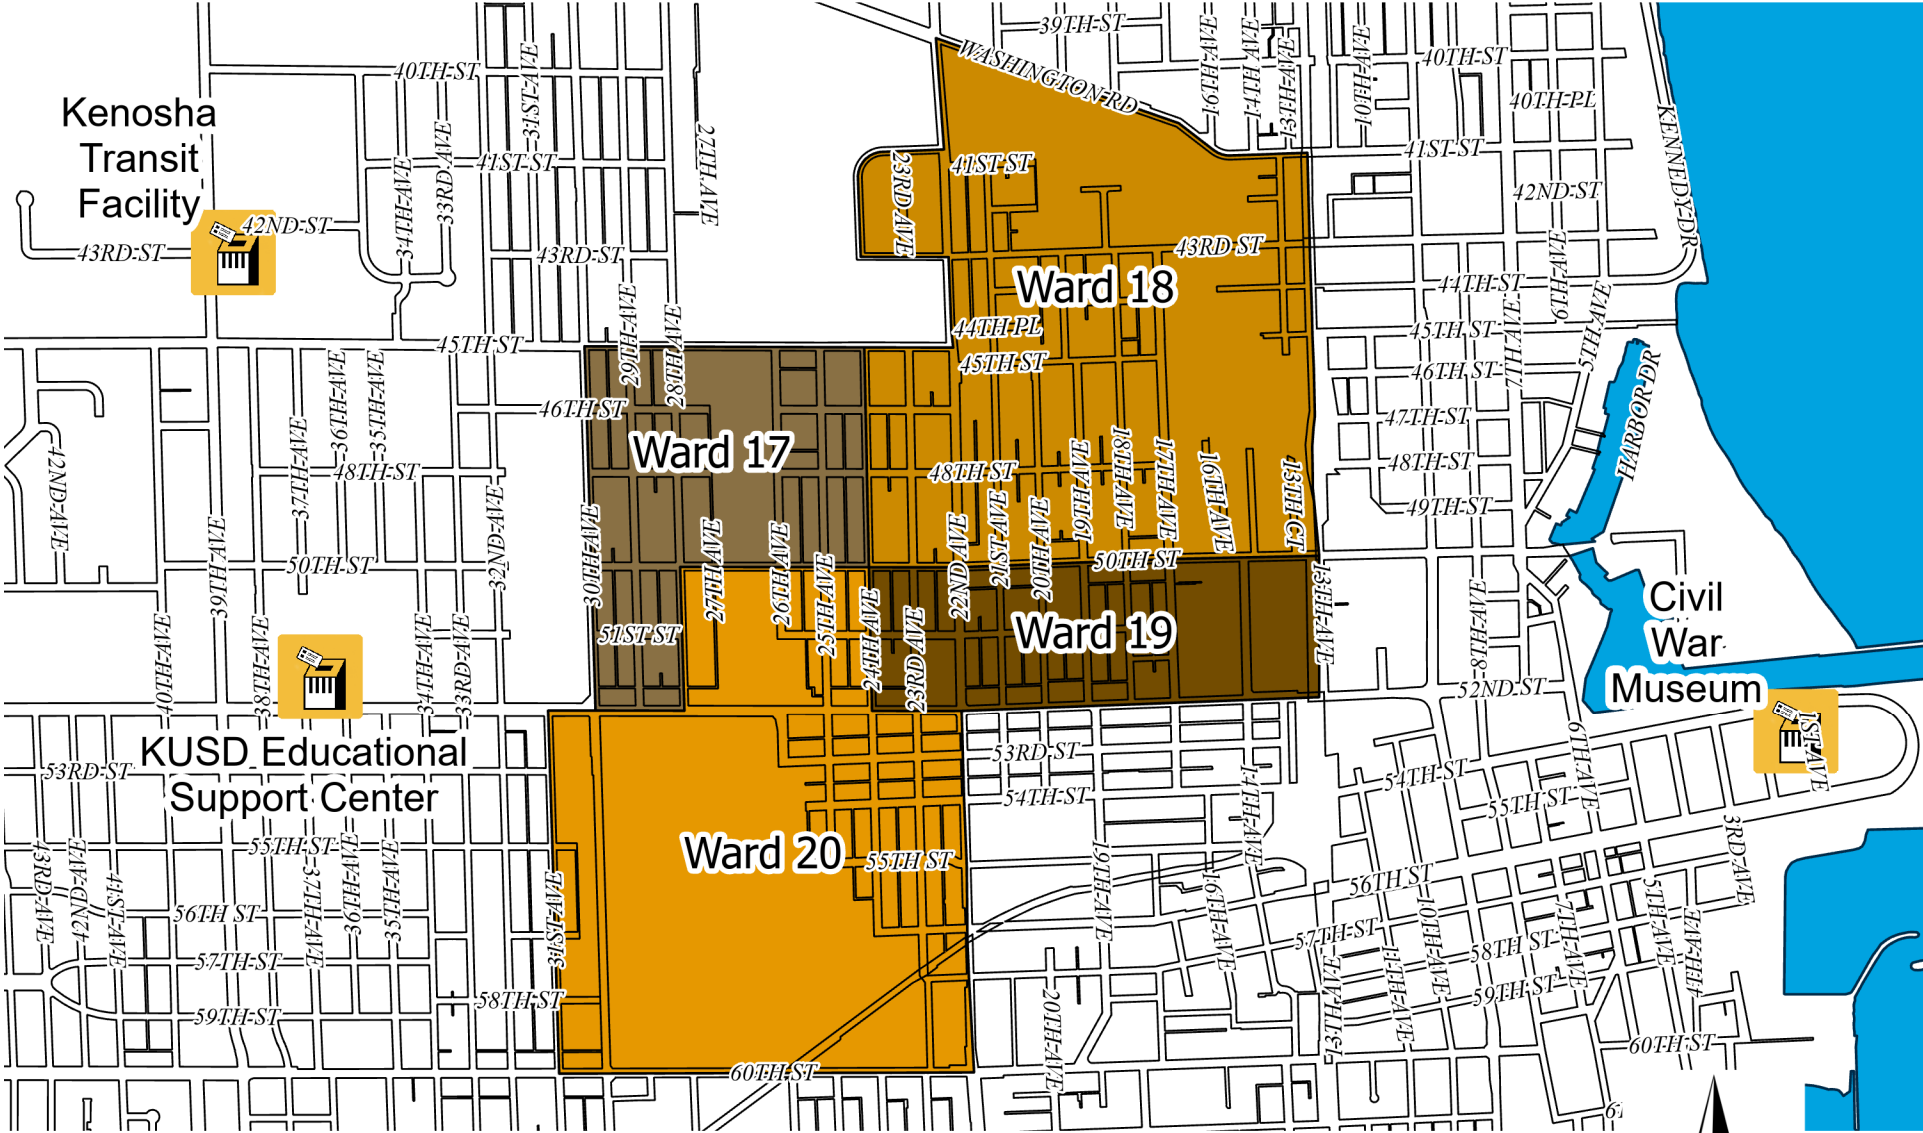

District #7

Wards 17, 18, 19, 20

Ward **Polling Location**

17, 20	KUSD Educational Support Center
18	Kenosha Transit Facility
19	Civil War Museum