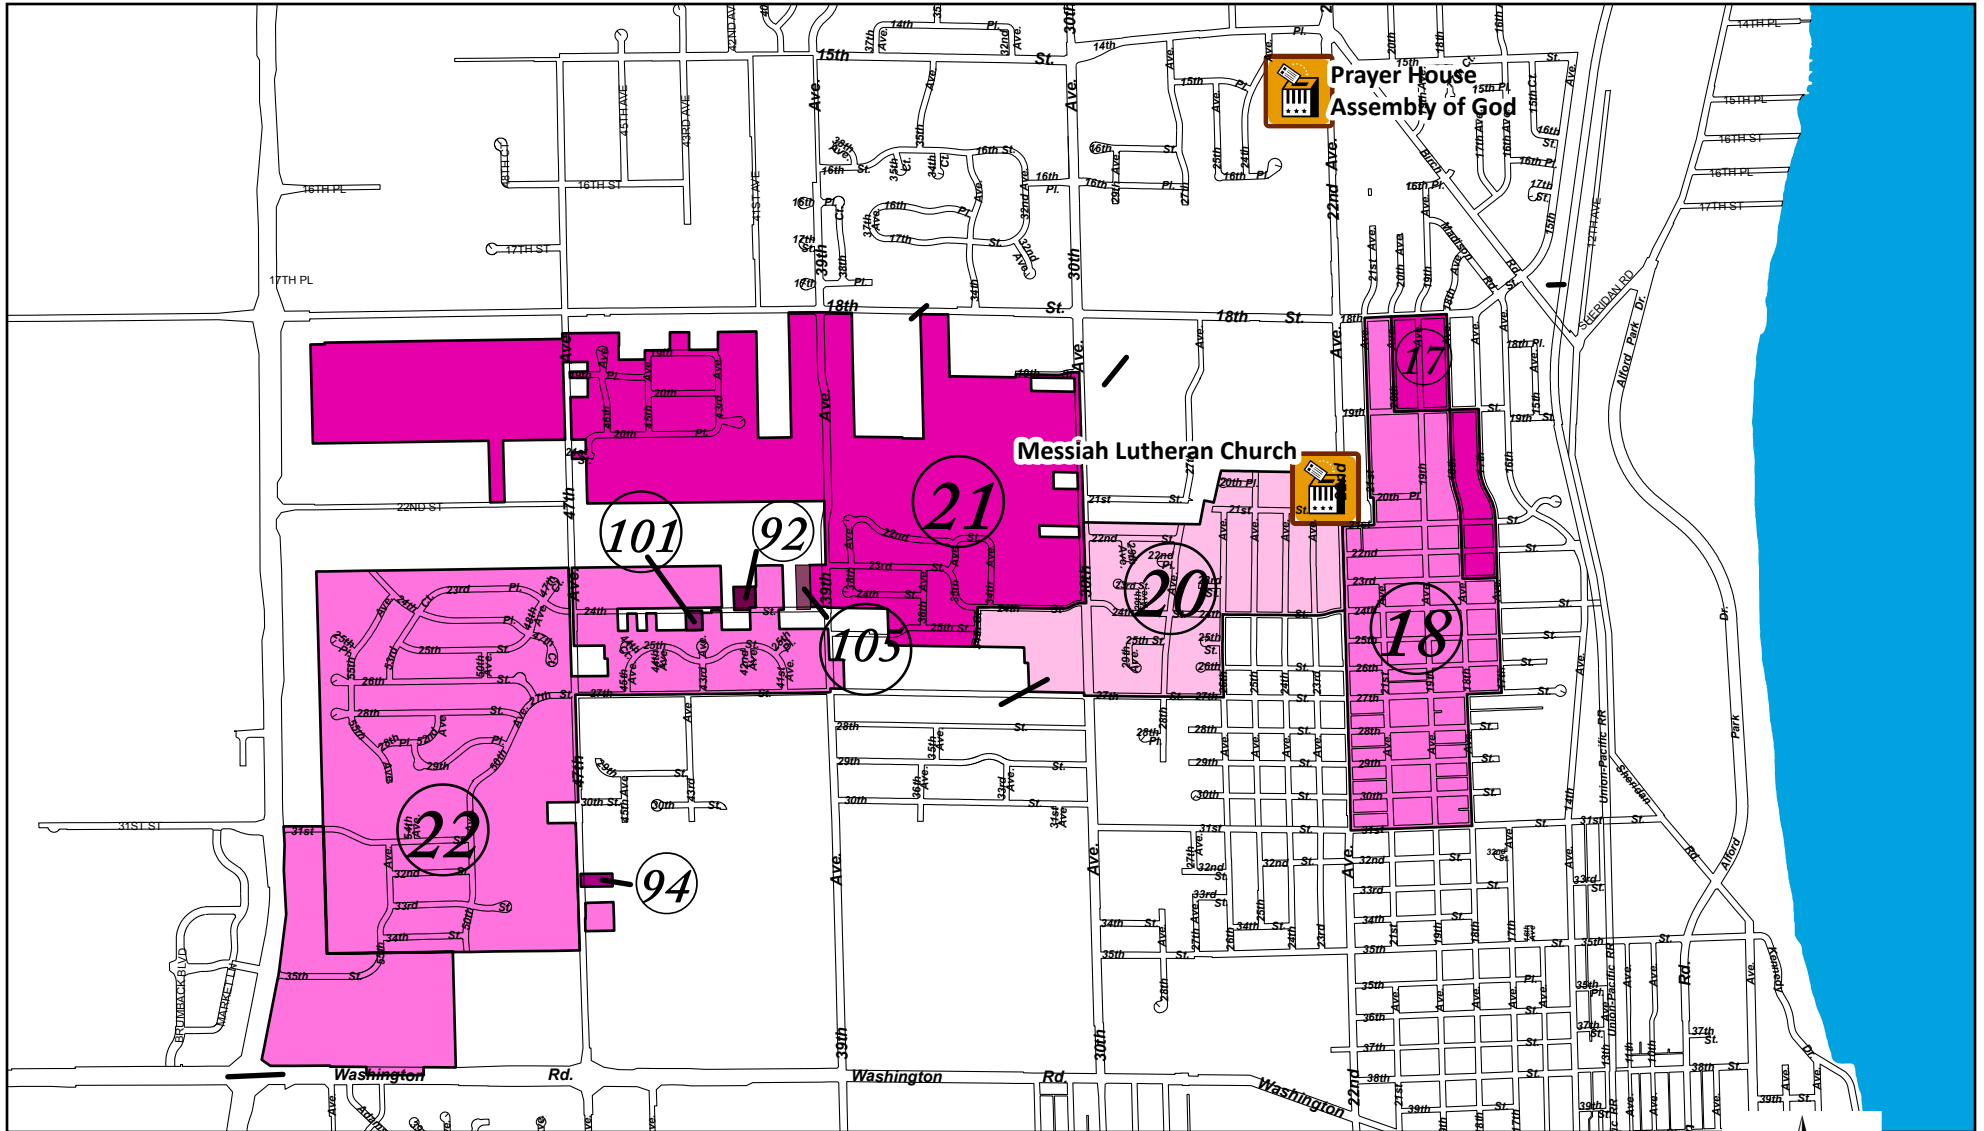

# District #5

Wards 17, 18, 20, 21, 22, 92, 94, 101, 105

Ward	Polling Location
17, 18	Prayer House Assembly of God
20, 21, 22, 92, 94, 101, 105	Messiah Lutheran Church