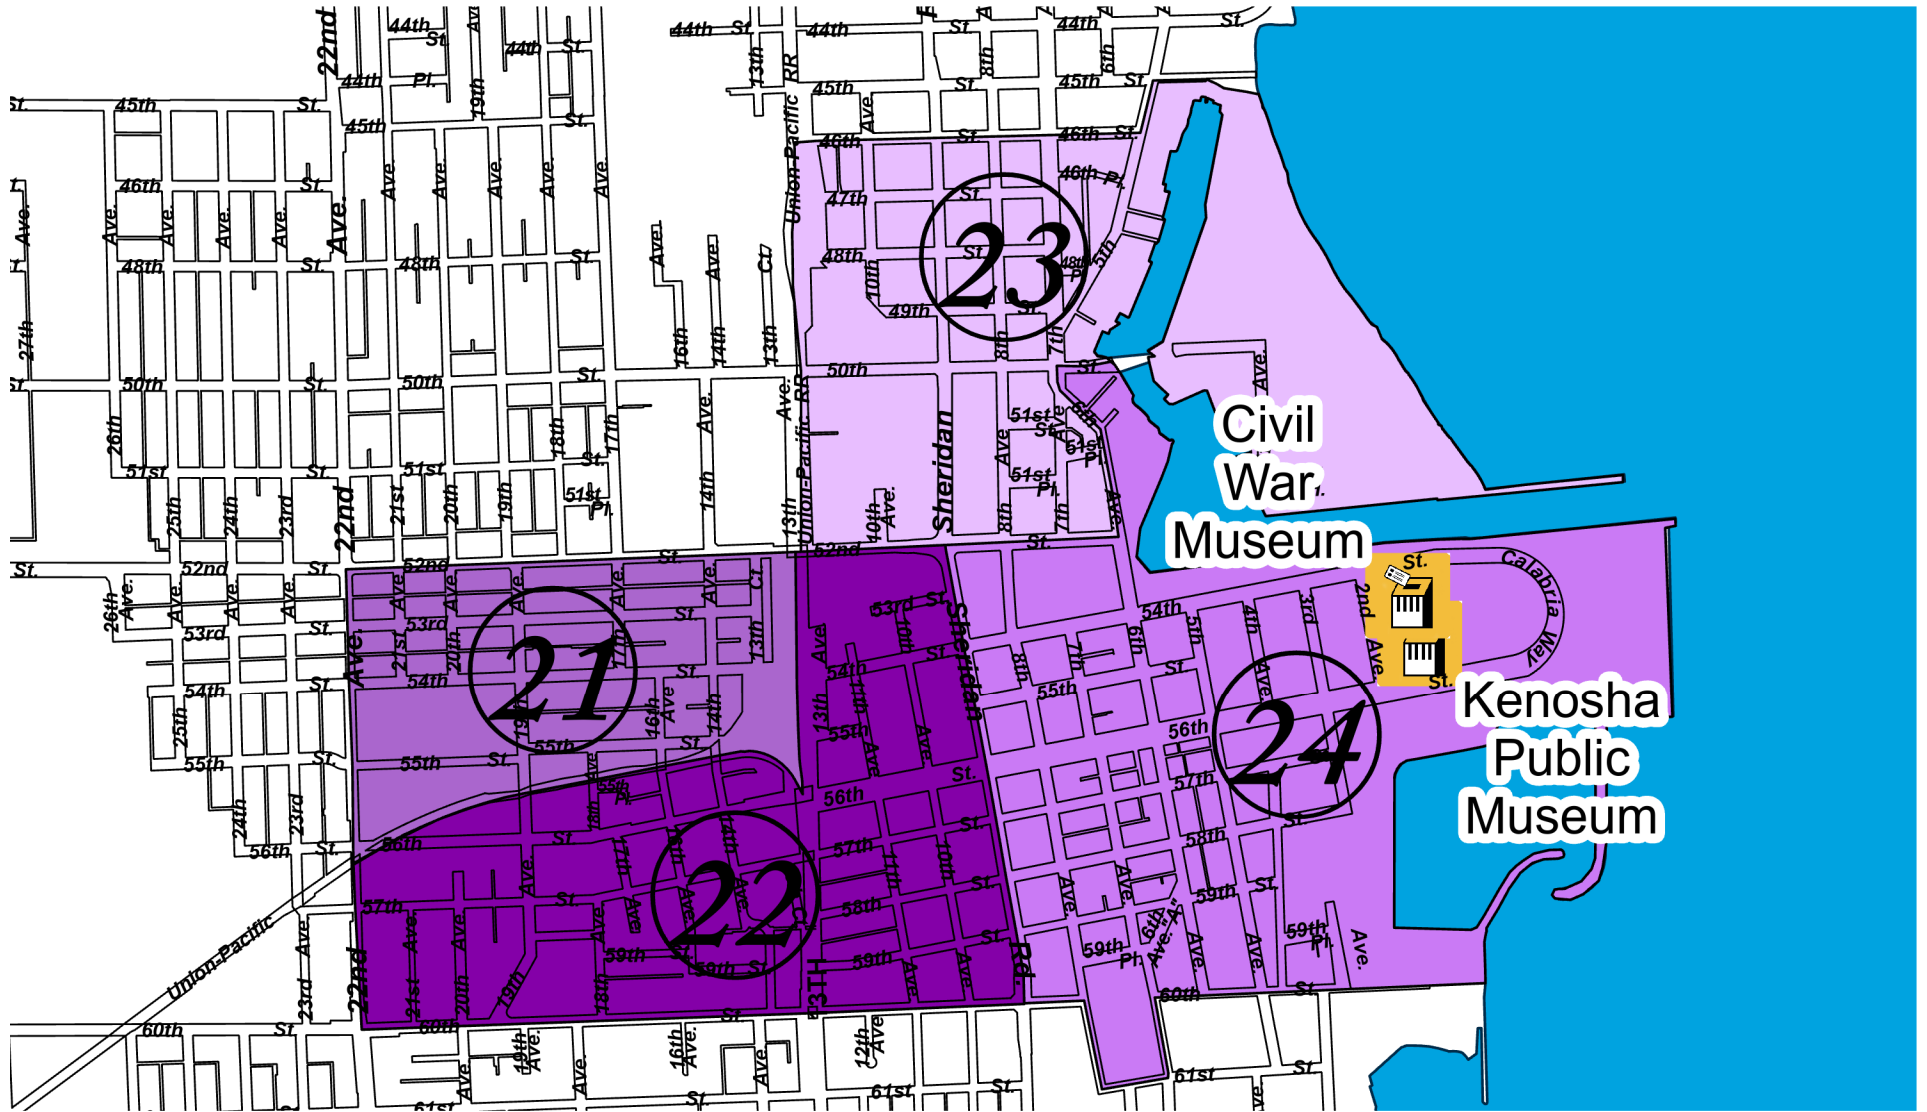

# District #2

Wards 21, 22, 23, 24

Ward	Polling Location
21, 22	Civil War Museum
23, 24	Kenosha Public Museum