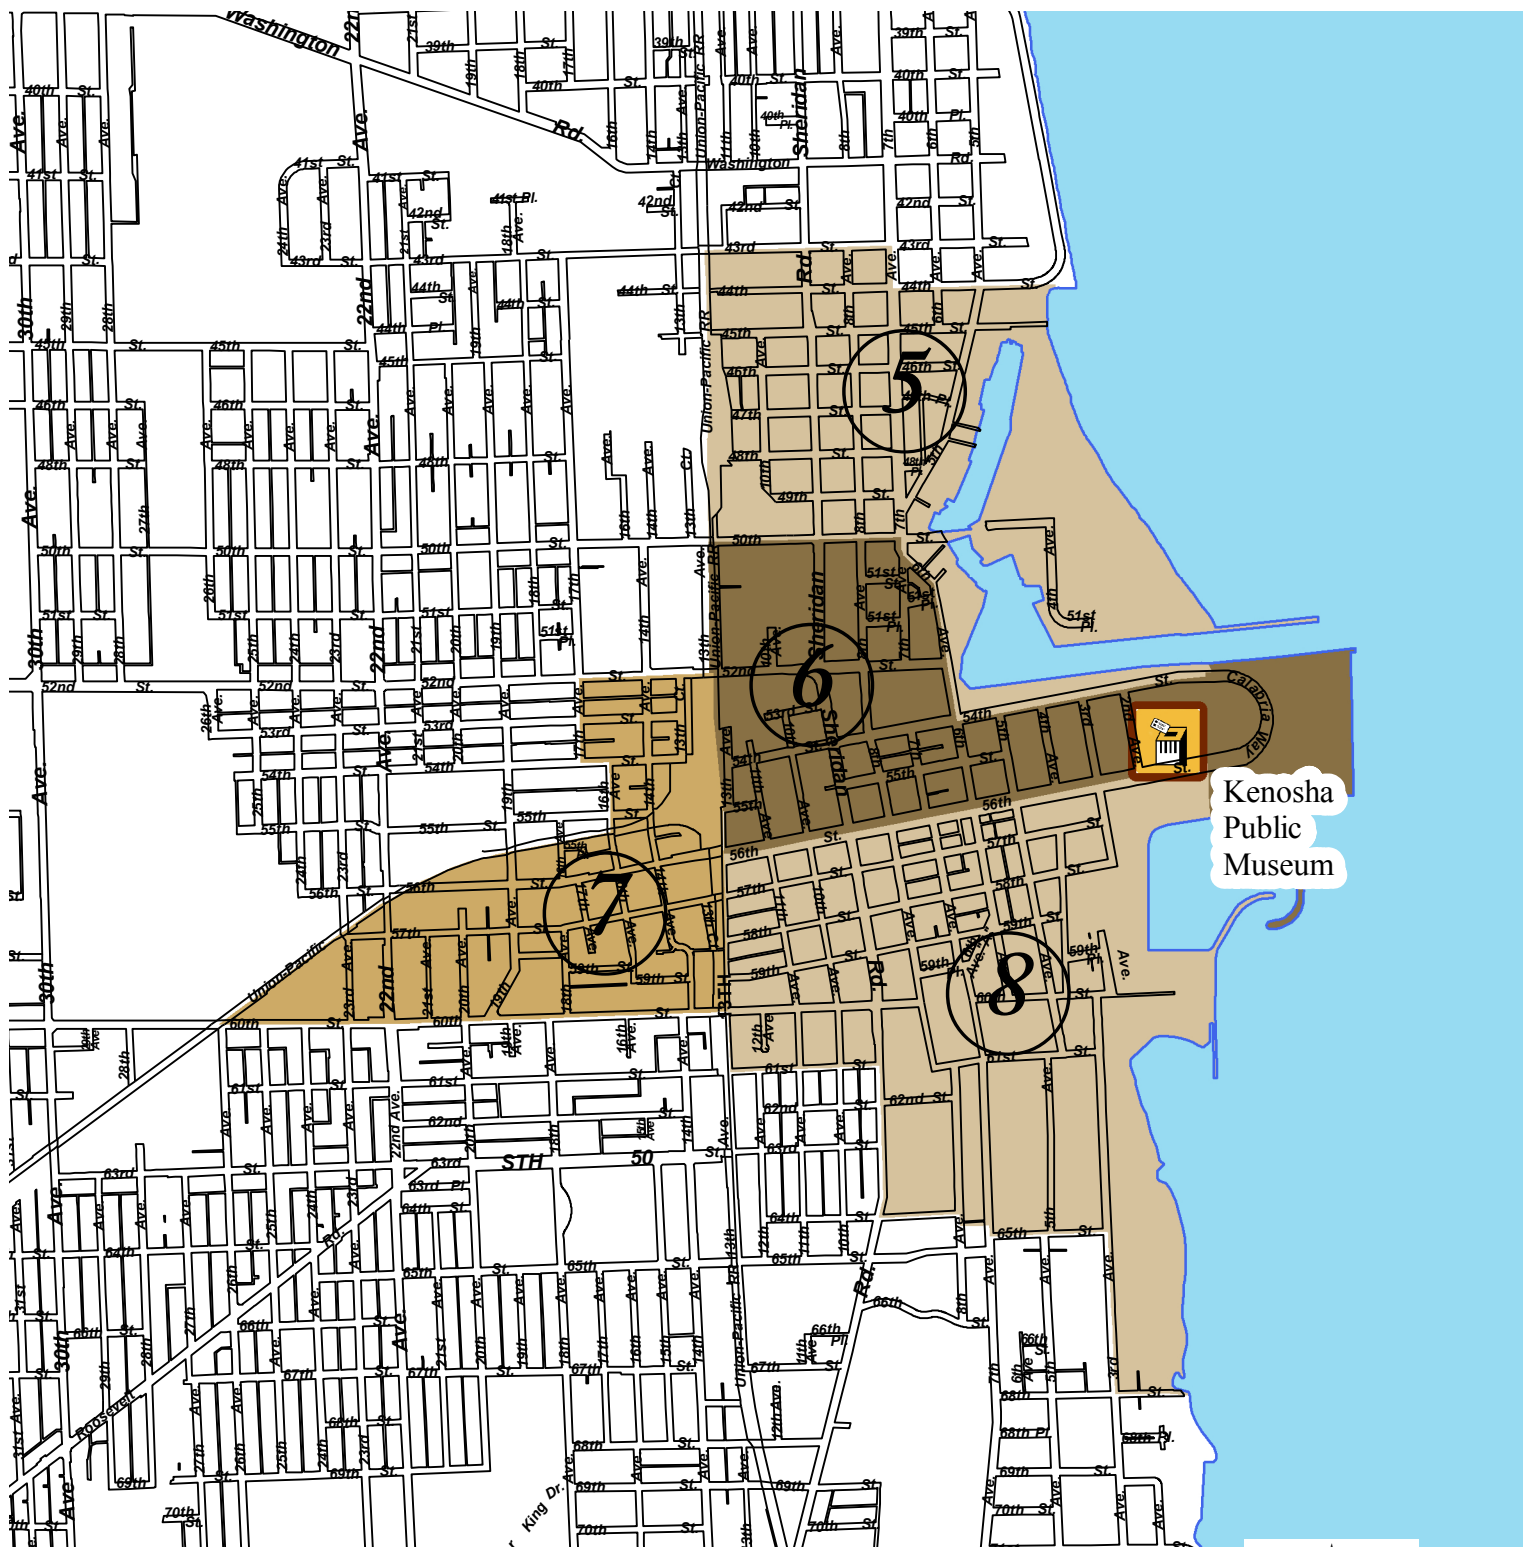

# District #2

Wards 5, 6, 7, 8

Ward Polling Location

5, 6, 7, 8 Kenosha Public Museum

Feet