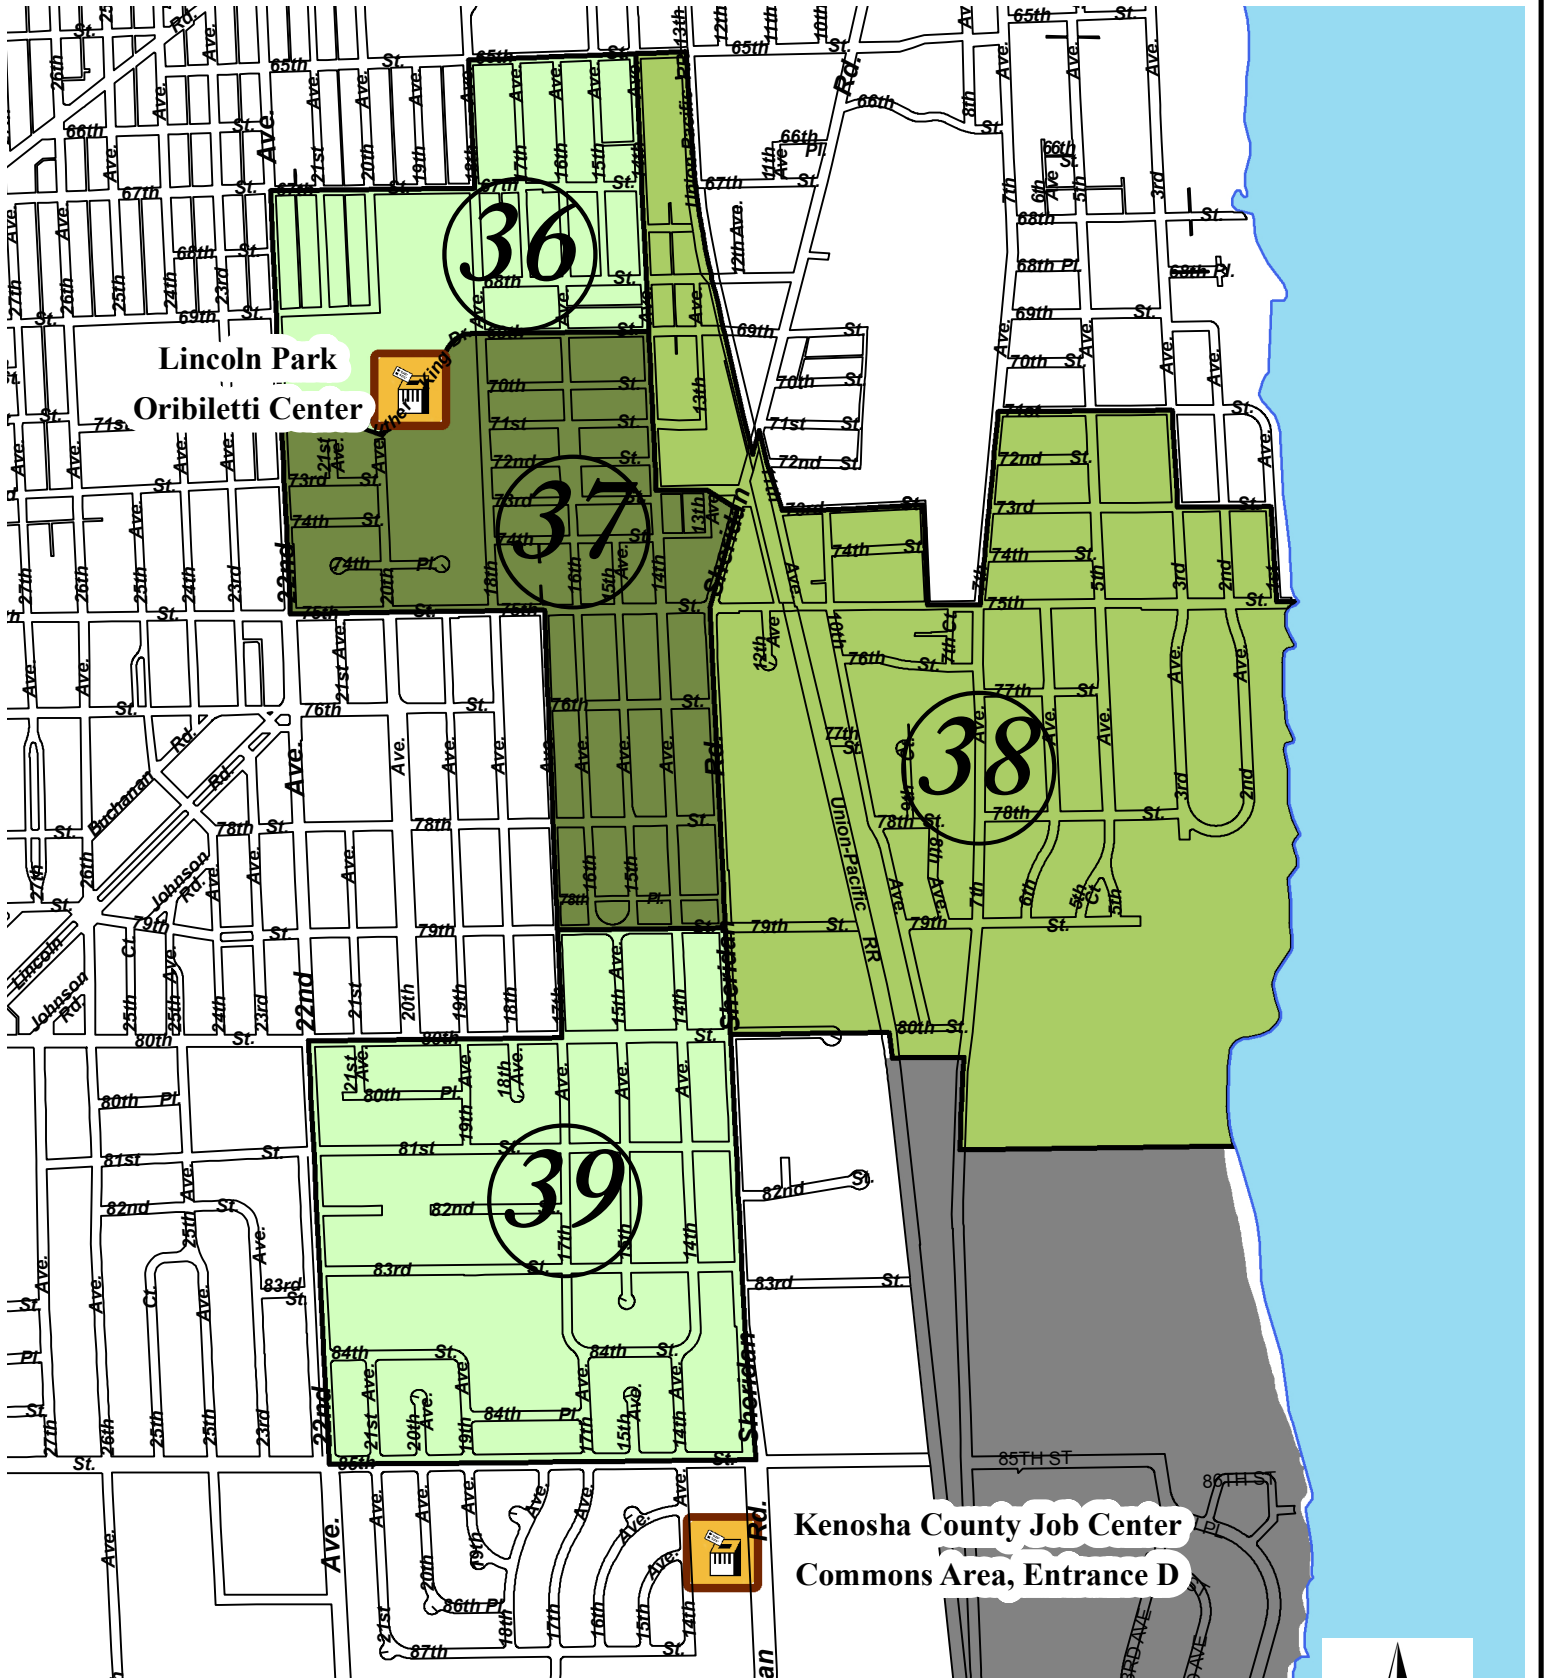

District #12

Wards 36, 37, 38, 39

Ward	Polling Location
36, 37, 38	Lincoln Park Oribiletti Center
39	Kenosha County Job Center - Commons Area, Entrance D