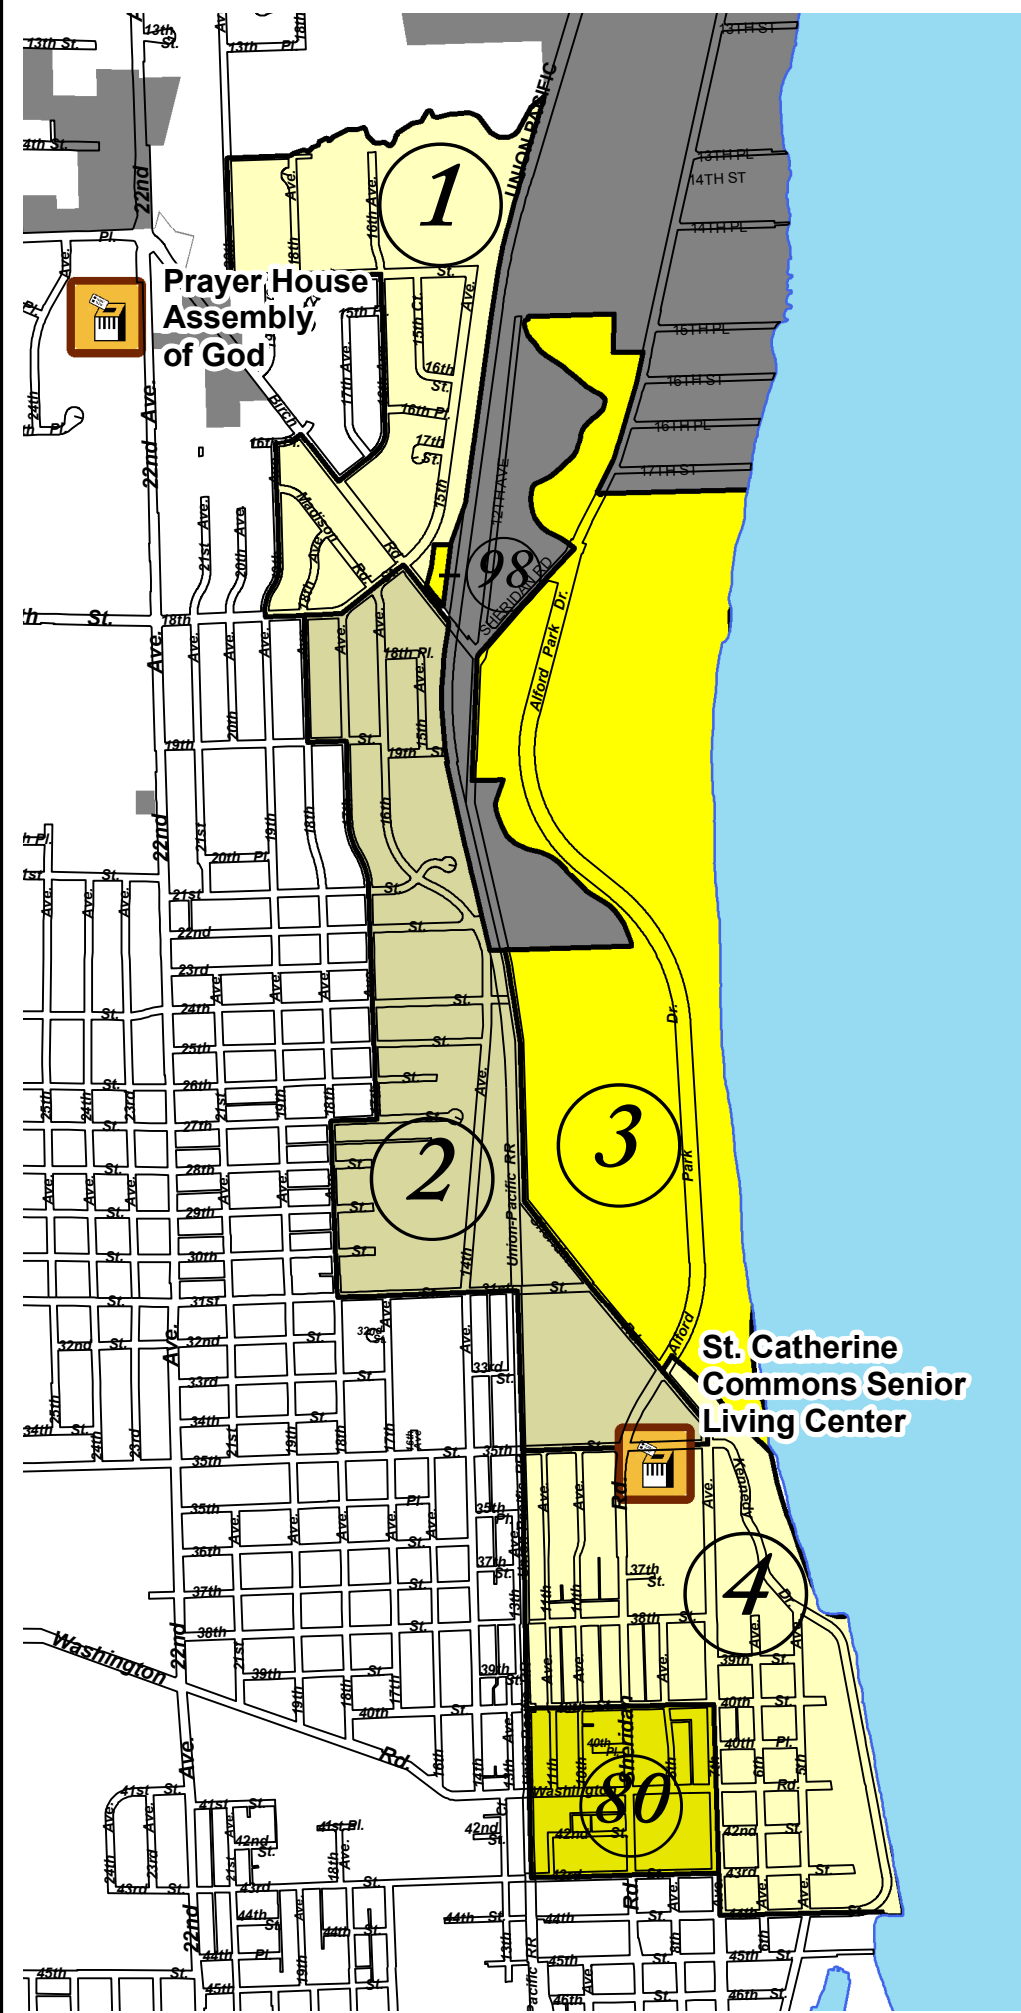

District #1

Wards 1, 2, 3, 4, 80, 98

| Ward | Polling Location |
|--------------|--|
| 1 | Prayer House Assembly of God |
| 2, 4, 80, 98 | St. Catherine Commons Senior Living Center |
| 3 | St. Catherine Commons Senior Living Center (Carthage Students) |