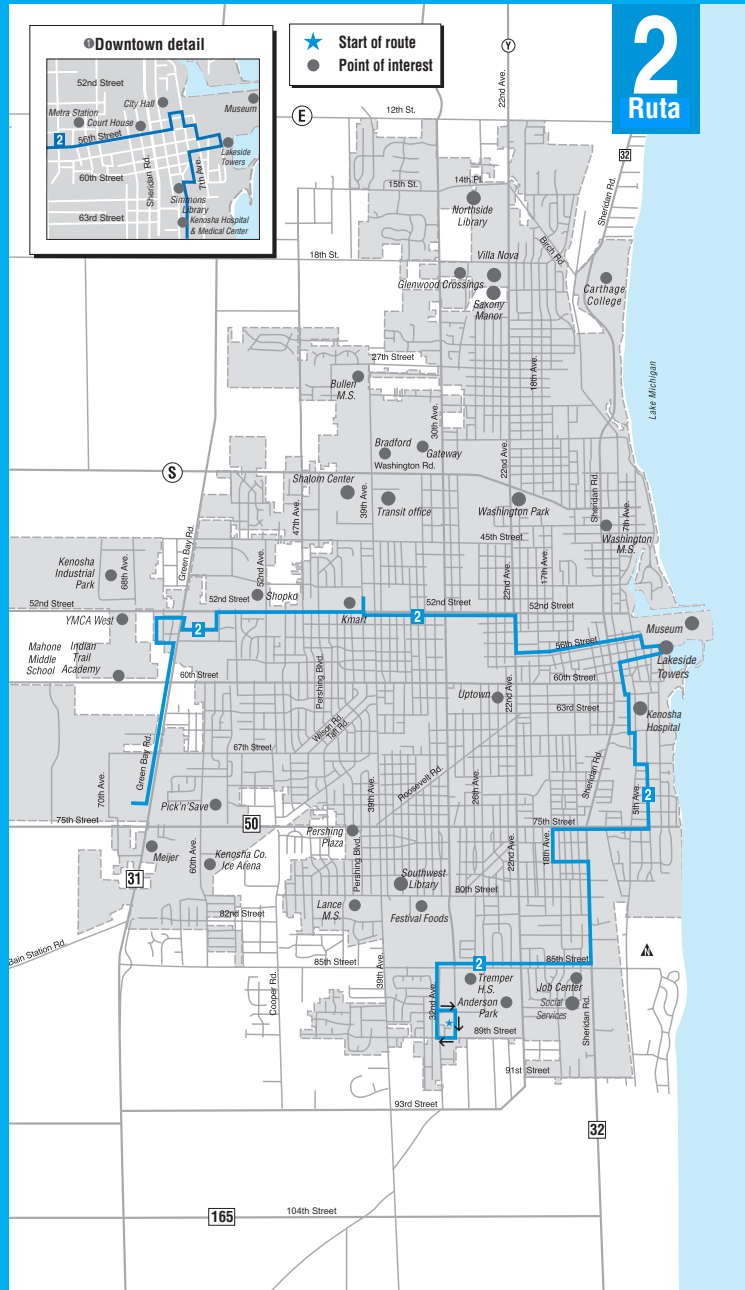

2
Ruta

Ruta 3 Lunes - Viernes

Southbound — Lincoln Park/South Sheridan

Salida Indian Trail Academy	52nd St. Pershing Blvd.	30th Ave. Wash. Rd.	22nd Ave. & 43rd St.	Llegada Downtown	Salida Downtown	14th Ave. & 75th St.	Festival Foods Transfer Center	Job Service	Llegada 89th St & 22nd Ave.
4:55 AM	5:05 AM	5:11 AM	5:14 AM	5:20 AM	5:25 AM	5:32 AM	5:38 AM	5:43 AM	5:50 AM
5:55 AM	6:05 AM	6:11 AM	6:14 AM	6:20 AM	6:25 AM	6:32 AM	6:38 AM	6:43 AM	6:50 AM
6:55 AM	7:05 AM	7:11 AM	7:16 AM	7:20 AM	7:25 AM	7:32 AM	7:38 AM	7:43 AM	7:50 AM
7:25 AM	7:35 AM	7:41 AM	7:46 AM	7:50 AM					
7:55 AM	8:05 AM	8:11 AM	8:16 AM	8:20 AM	8:25 AM	8:32 AM	8:38 AM	8:43 AM	8:50 AM
9:00 AM	9:10 AM	9:16 AM	9:21 AM	9:25 AM	9:30 AM	9:37 AM	9:43 AM	9:48 AM	9:55 AM
10:05 AM	10:15 AM	10:21 AM	10:26 AM	10:30 AM	10:35 AM	10:42 AM	10:48 AM	10:53 AM	11:00 AM
11:05 AM	11:15 AM	11:21 AM	11:26 AM	11:30 AM	11:35 AM	11:42 AM	11:48 AM	11:53 AM	12:00 PM
12:05 PM	12:15 PM	12:21 PM	12:26 PM	12:30 PM	12:35 PM	12:42 PM	12:48 PM	12:53 PM	1:00 PM
1:05 PM	1:15 PM	1:21 PM	1:26 PM	1:30 PM	1:35 PM	1:42 PM	1:48 PM	1:53 PM	2:00 PM
2:05 PM	2:15 PM	2:21 PM	2:26 PM	2:30 PM	2:35 PM	2:42 PM	2:48 PM	2:53 PM	3:00 PM
3:05 PM	3:15 PM	3:21 PM	3:26 PM	3:30 PM	3:35 PM	3:42 PM	3:48 PM	3:53 PM	*4:00 PM
4:35 PM	4:45 PM	4:51 PM	4:56 PM	5:00 PM	5:05 PM	5:12 PM	5:18 PM	5:23 PM	5:30 PM
5:35 PM	5:45 PM	5:51 PM	5:56 PM	6:00 PM	6:05 PM	6:12 PM	6:18 PM	6:23 PM	6:30 PM
6:35 PM	6:45 PM	6:51 PM	6:56 PM	7:00 PM	7:05 PM	7:12 PM	7:18 PM	7:23 PM	7:30 PM

Westbound — GTC/Indian Trail

Salida 89th St. & 22nd Ave.	81st St. & 22nd Ave.	Festival Foods Transfer Center	14th Ave. & 75th St.	Llegada Downtown	Salida Downtown	22nd Ave. & 43rd St.	30th Ave. Wash. Rd.	52nd St. & Pershing Blvd.	Llegada Indian Trail Academy
4:55 AM	4:59 AM	5:05 AM	5:12 AM	5:20 AM	5:25 AM	5:31 AM	5:35 AM	5:40 AM	5:50 AM
5:55 AM	5:59 AM	6:05 AM	6:12 AM	6:20 AM	6:25 AM	6:31 AM	6:35 AM	6:40 AM	6:50 AM
6:55 AM	6:59 AM	7:05 AM	7:12 AM	7:20 AM	6:55 AM	7:01 AM	7:05 AM	7:10 AM	7:20 AM
					7:25 AM	7:31 AM	7:35 AM	7:40 AM	7:50 AM
					7:55 AM	8:01 AM	8:05 AM	8:10 AM	*8:20 AM
7:55 AM	7:59 AM	8:05 AM	8:12 AM	8:20 AM	8:25 AM	8:31 AM	8:35 AM	8:40 AM	8:50 AM
9:00 AM	9:04 AM	9:10 AM	9:17 AM	9:25 AM	9:30 AM	9:36 AM	9:40 AM	9:45 AM	9:55 AM
10:05 AM	10:09 AM	10:15 AM	10:22 AM	10:30 AM	10:35 AM	10:41 AM	10:45 AM	10:50 AM	11:00 AM
11:05 AM	11:09 AM	11:15 AM	11:22 AM	11:30 AM	11:35 AM	11:41 AM	11:45 AM	11:50 AM	12:00 PM
12:05 PM	12:09 PM	12:15 PM	12:22 PM	12:30 PM	12:35 PM	12:41 PM	12:45 PM	12:50 PM	1:00 PM
1:05 PM	1:09 PM	1:15 PM	1:22 PM	1:30 PM	1:35 PM	1:41 PM	1:45 PM	1:50 PM	2:00 PM
2:05 PM	2:09 PM	2:15 PM	2:22 PM	2:30 PM	2:35 PM	2:41 PM	2:45 PM	2:50 PM	3:00 PM
3:05 PM	3:09 PM	3:15 PM	3:22 PM	3:30 PM	3:35 PM	3:41 PM	3:45 PM	3:50 PM	*4:00 PM
4:35 PM	4:39 PM	4:45 PM	4:52 PM	5:00 PM	5:05 PM	5:11 PM	5:15 PM	5:20 PM	5:30 PM
5:35 PM	5:39 PM	5:45 PM	5:52 PM	6:00 PM	6:05 PM	6:11 PM	6:15 PM	6:20 PM	6:30 PM
6:35 PM	6:39 PM	6:45 PM	6:52 PM	7:00 PM	7:05 PM	7:11 PM	7:15 PM	7:20 PM	7:30 PM

School Days Only

*Fin de ruta (el servicio finaliza, el autobús regresa al garaje).