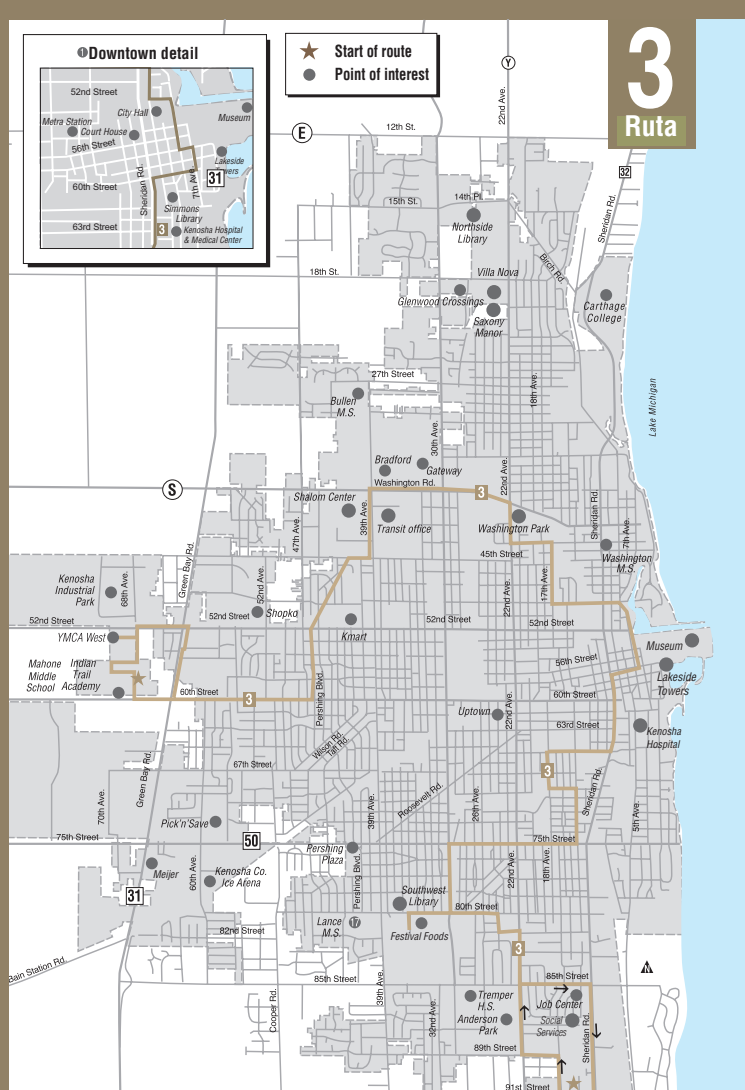

3
Ruta

TODOS LOS HORARIOS INDICADOS SON APROXIMADOS.

SE ESTAN CONTRATANDO CONDUCTORES FAVOR APLICAR EN: KENOSHATRANSIT.ORG/JOBS