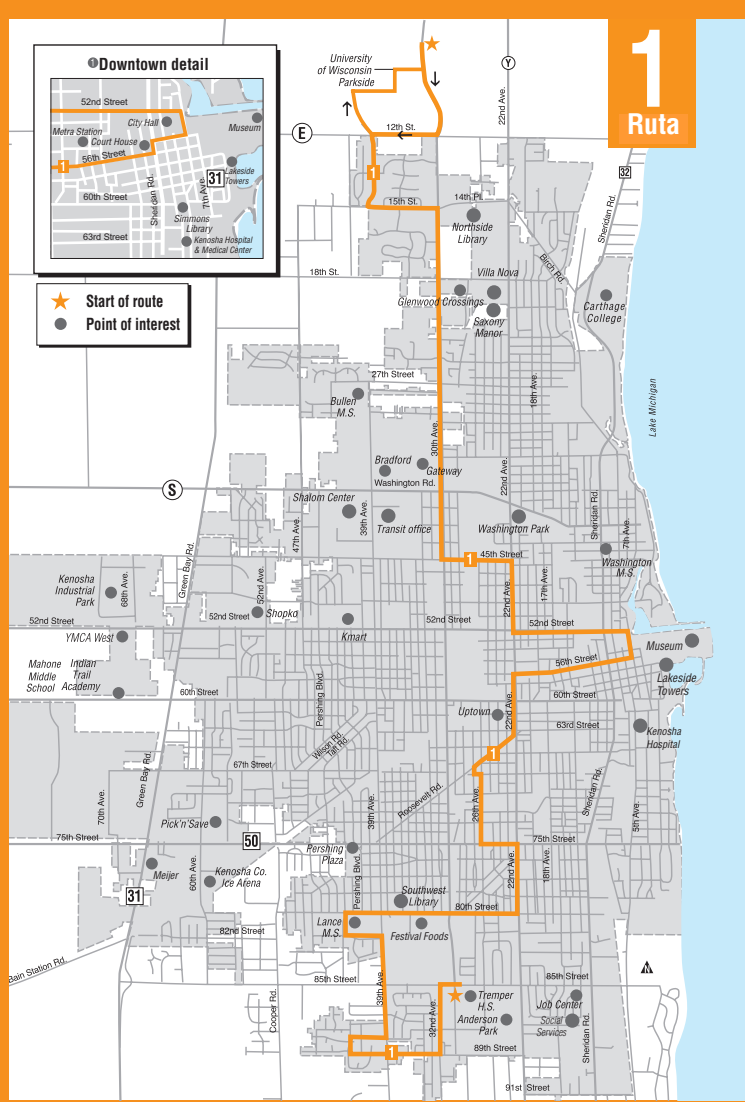

Northbound — UW-Parkside/North 30th Ave.

Salida Tremper	39th Ave. & 89th St.	Festival Foods Transfer Center	22nd Ave. & 63rd St.	Llegada Downtown	Salida Downtown	50th St. & 22nd Ave.	Gateway Technical College	Glenwood Crossings	Llegada UWP
4:55 AM	4:58 AM	5:05 AM	5:13 AM	5:20 AM	5:25 AM	5:30 AM	5:38 AM	5:42 AM	5:50 AM
5:55 AM	5:58 AM	6:05 AM	6:13 AM	6:20 AM	6:25 AM	6:30 AM	6:38 AM	6:42 AM	6:50 AM
6:55 AM	6:58 AM	7:05 AM	7:13 AM	7:20 AM	7:25 AM	7:30 AM	7:38 AM	7:42 AM	7:50 AM
7:55 AM	7:58 AM	8:05 AM	8:13 AM	8:20 AM	8:25 AM	8:30 AM	8:38 AM	8:42 AM	8:50 AM
9:00 AM	9:03 AM	9:10 AM	9:18 AM	9:25 AM	9:30 AM	9:35 AM	9:43 AM	9:47 AM	9:55 AM
10:05 AM	10:08 AM	10:15 AM	10:23 AM	10:30 AM	10:35 AM	10:40 AM	10:48 AM	10:52 AM	11:00 AM
11:05 AM	11:08 AM	11:15 AM	11:23 AM	11:30 AM	11:35 AM	11:40 AM	11:48 AM	11:52 AM	12:00 PM
12:05 PM	12:08 PM	12:15 PM	12:23 PM	12:30 PM	12:35 PM	12:40 PM	12:48 PM	12:52 PM	1:00 PM
1:05 PM	1:08 PM	1:15 PM	1:23 PM	1:30 PM	1:35 PM	1:40 PM	1:48 PM	1:52 PM	2:00 PM
2:05 PM	2:08 PM	2:15 PM	2:23 PM	2:30 PM	2:35 PM	2:40 PM	2:48 PM	2:52 PM	3:00 PM
3:05 PM	3:08 PM	3:15 PM	3:23 PM	3:30 PM	3:35 PM	3:40 PM	3:48 PM	3:52 PM	*4:00 PM
4:35 PM	4:38 PM	4:45 PM	4:53 PM	5:00 PM	5:05 PM	5:10 PM	5:18 PM	5:22 PM	5:30 PM
5:35 PM	5:38 PM	5:45 PM	5:53 PM	6:00 PM	6:05 PM	6:10 PM	6:18 PM	6:22 PM	6:30 PM
6:35 PM	6:38 PM	6:45 PM	6:53 PM	7:00 PM	7:05 PM	7:10 PM	7:18 PM	7:22 PM	7:30 PM

*Fin de ruta (el servicio finaliza, el autobús regresa al garaje).

1
Ruta

Ruta 1 Lunes - Viernes, Sábado resaltado en amarillo

Southbound — KAC/Anderson Park

Salida Southport Plaza	52nd St. & 52nd Ave.	K-Mart	Kenosha Market	Llegada Downtown	Salida Downtown	75th St. & Sheridan	Job Serv	Llegada 30th Ave. & 89th St. & 89th St.
4:55 AM	5:00 AM	5:05 AM	5:12 AM	5:20 AM	5:25 AM	5:35 AM	5:40 AM	5:50 AM
5:55 AM	6:00 AM	6:05 AM	6:12 AM	6:20 AM	6:25 AM	6:35 AM	6:40 AM	6:50 AM
6:55 AM	7:00 AM	7:05 AM	7:12 AM	7:20 AM	7:25 AM	7:35 AM	7:40 AM	7:50 AM
7:55 AM	8:00 AM	8:05 AM	8:12 AM	8:20 AM	8:25 AM	8:35 AM	8:40 AM	8:50 AM
9:00 AM	9:05 AM	9:10 AM	9:17 AM	9:25 AM	9:30 AM	9:40 AM	9:45 AM	9:55 AM
10:05 AM	10:10 AM	10:15 AM	10:22 AM	10:30 AM	10:35 AM	10:45 AM	10:50 AM	11:00 AM
11:05 AM	11:10 AM	11:15 AM	11:22 AM	11:30 AM	11:35 AM	11:45 AM	11:50 AM	12:00 PM
12:05 PM	12:10 PM	12:15 PM	12:22 PM	12:30 PM	12:35 PM	12:45 PM	12:50 PM	1:00 PM
1:05 PM	1:10 PM	1:15 PM	1:22 PM	1:30 PM	1:35 PM	1:45 PM	1:50 PM	2:00 PM
2:05 PM	2:10 PM	2:15 PM	2:22 PM	2:30 PM	2:35 PM	2:45 PM	2:50 PM	3:00 PM
3:05 PM	3:10 PM	3:15 PM	3:22 PM	3:30 PM	3:35 PM	3:45 PM	3:50 PM	*4:00 PM
4:35 PM	4:40 PM	4:45 PM	4:52 PM	5:00 PM	5:05 PM	5:15 PM	5:20 PM	5:30 PM
5:35 PM	5:40 PM	5:45 PM	5:52 PM	6:00 PM	6:05 PM	6:15 PM	6:20 PM	6:30 PM
6:35 PM	6:40 PM	6:45 PM	6:52 PM	7:00 PM	7:05 PM	7:15 PM	7:20 PM	7:30 PM
7:35 PM	7:40 PM	7:45 PM	7:52 PM	8:00 PM	8:05 PM	8:15 PM	8:20 PM	8:30 PM
8:35 PM	8:40 PM	8:45 PM	8:52 PM	9:00 PM	9:05 PM	9:15 PM	9:20 PM	9:30 PM
9:35 PM	9:40 PM	9:45 PM	9:52 PM	10:00 PM	10:05 PM	10:15 PM	10:20 PM	10:30 PM
10:35 PM	10:40 PM	10:45 PM	10:52 PM	11:00 PM	11:05 PM	11:15 PM	11:20 PM	11:30 PM
11:35 PM	11:40 PM	11:45 PM	11:52 PM	12:00 AM	12:05 AM	12:15 AM	12:20 AM	12:30 AM

Westbound — 52nd Street