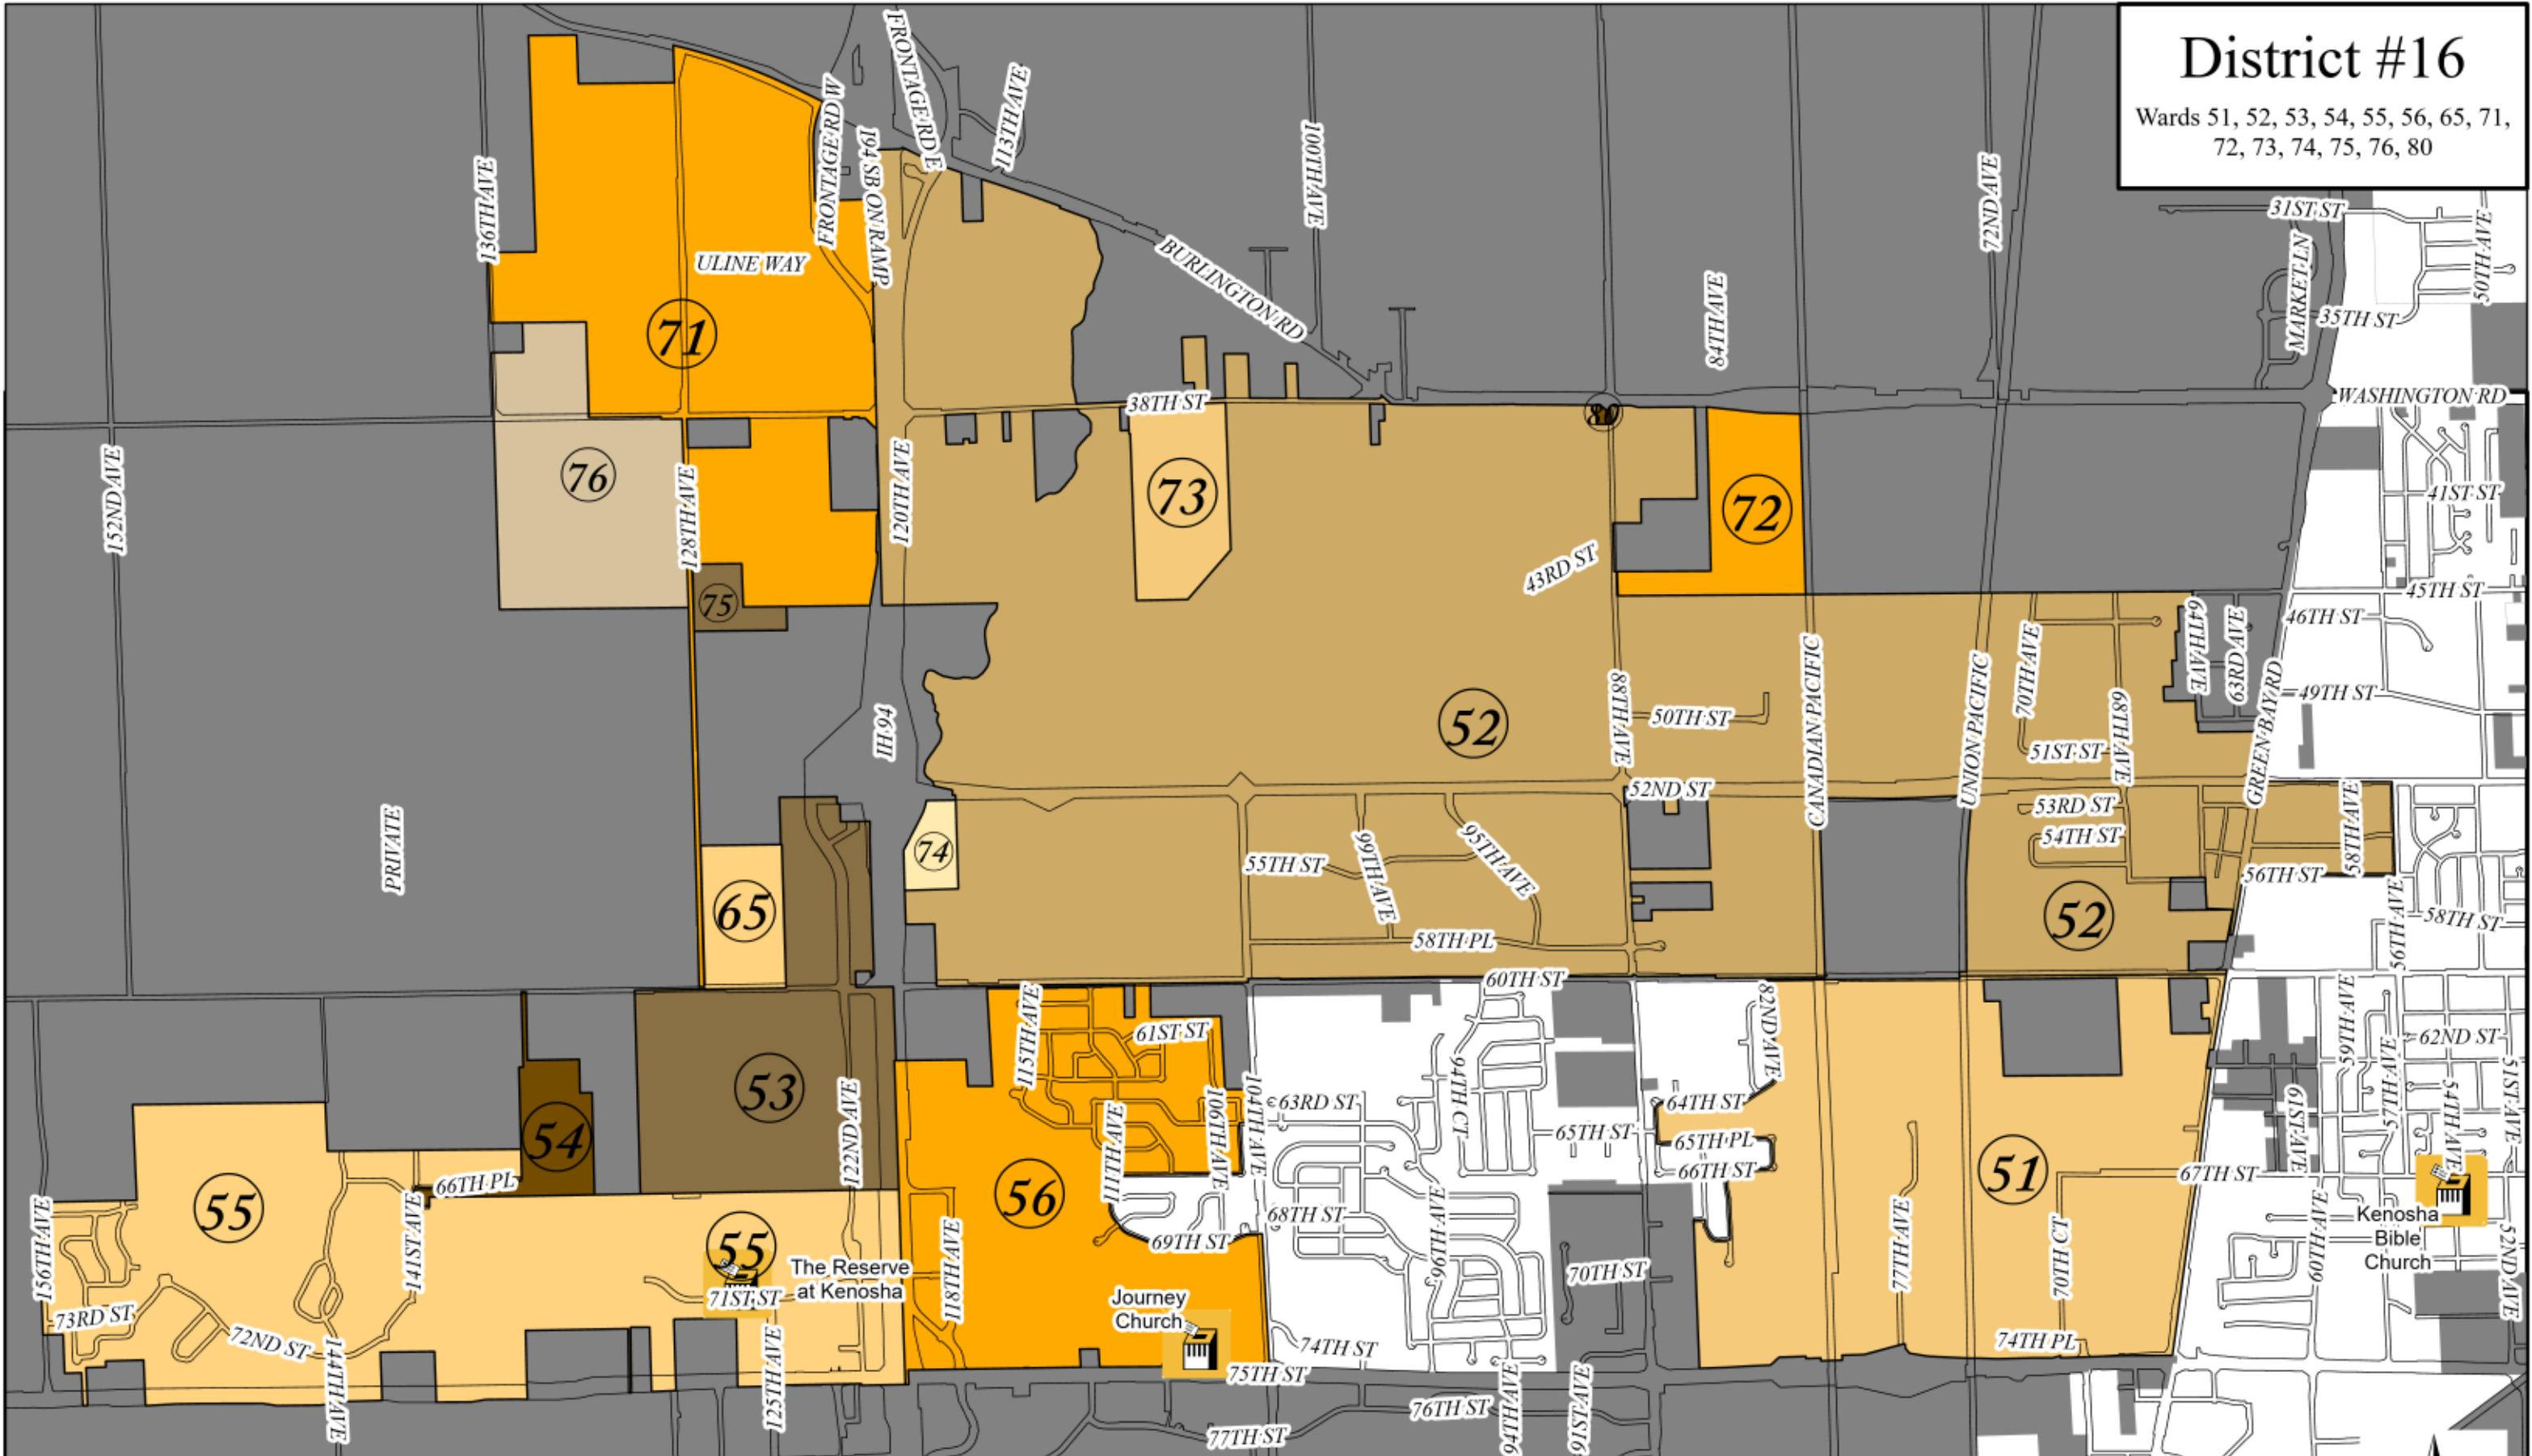

# District #16

Wards 51, 52, 53, 54, 55, 56, 65, 71, 72, 73, 74, 75, 76, 80

Ward
51, 52, 72, 73, 80
53, 54, 55, 65, 71, 74, 75, 76
56

Polling Location
Kenosha Bible Church
The Reserve at Kenosha
Journey Church