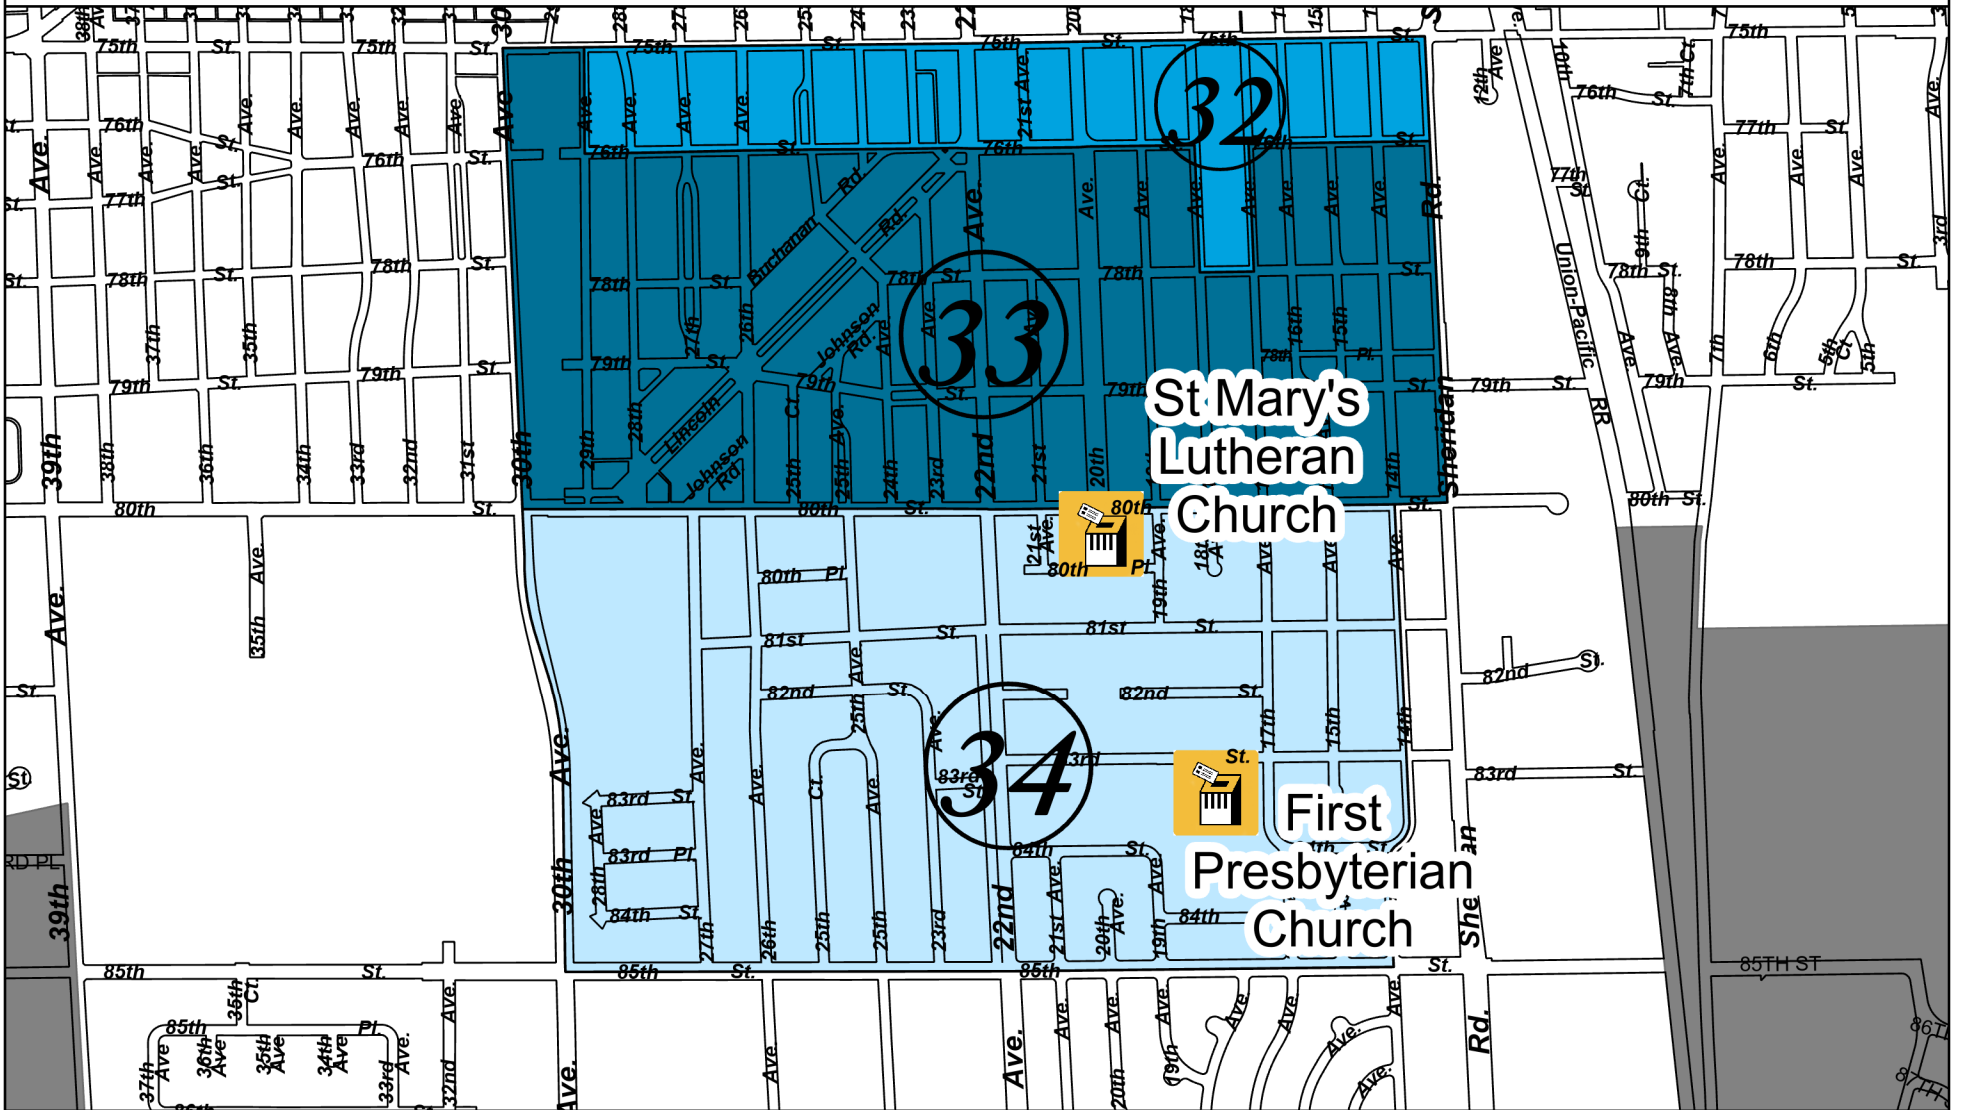

# District #13

Wards 32, 33, 34

Ward	Polling Location
32, 33	St Mary's Lutheran Church
34	First Presbyterian Church