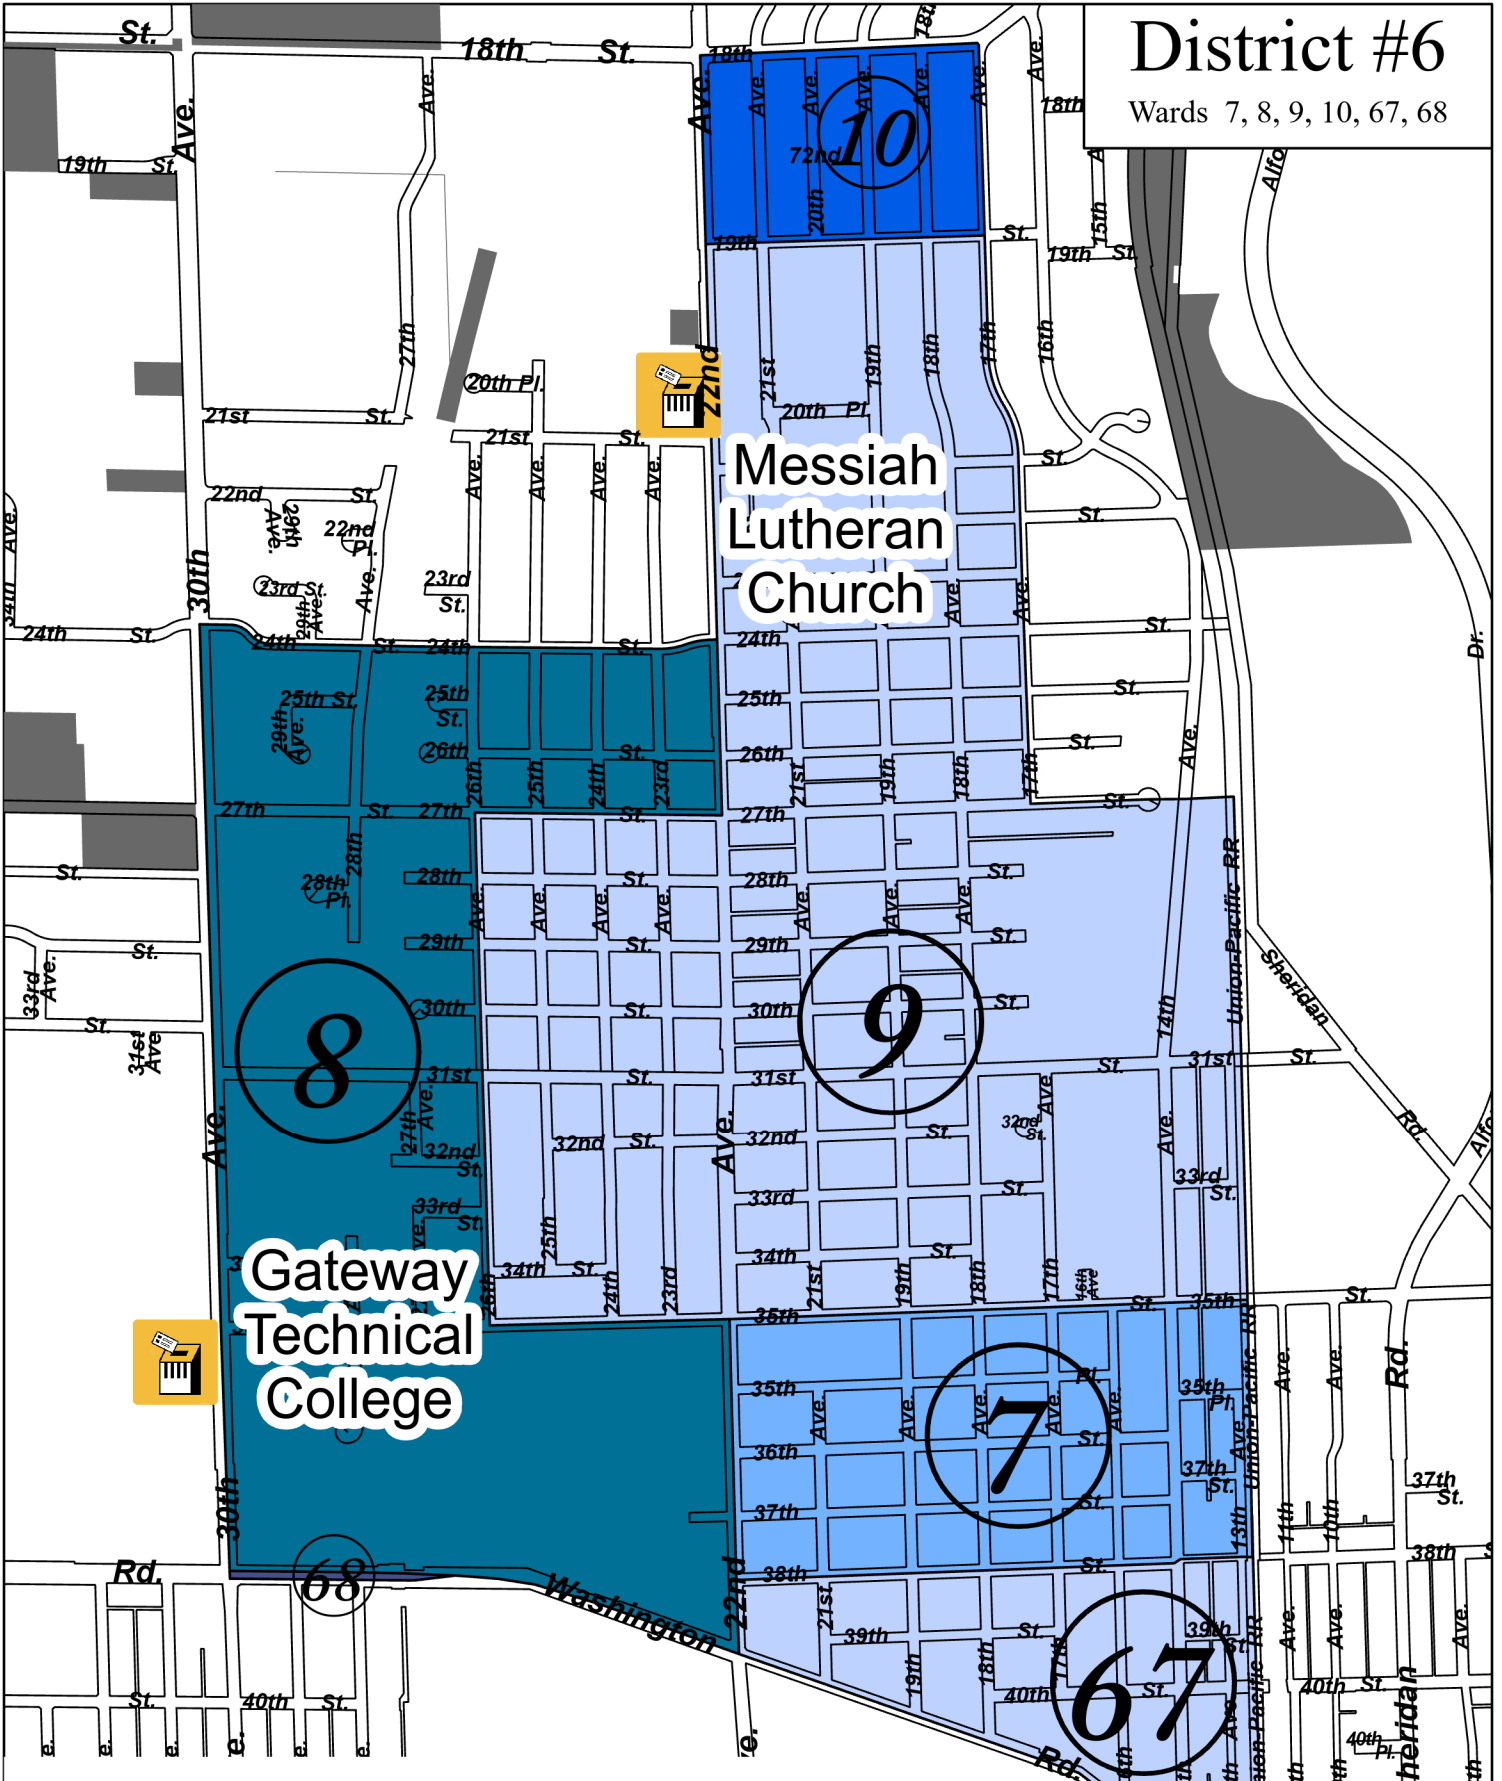

District #6

Wards 7, 8, 9, 10, 67, 68

Ward	Polling Location
7, 8, 9, 67, 68	Gateway Technical College - Kenosha Campus
10	Messiah Lutheran Church