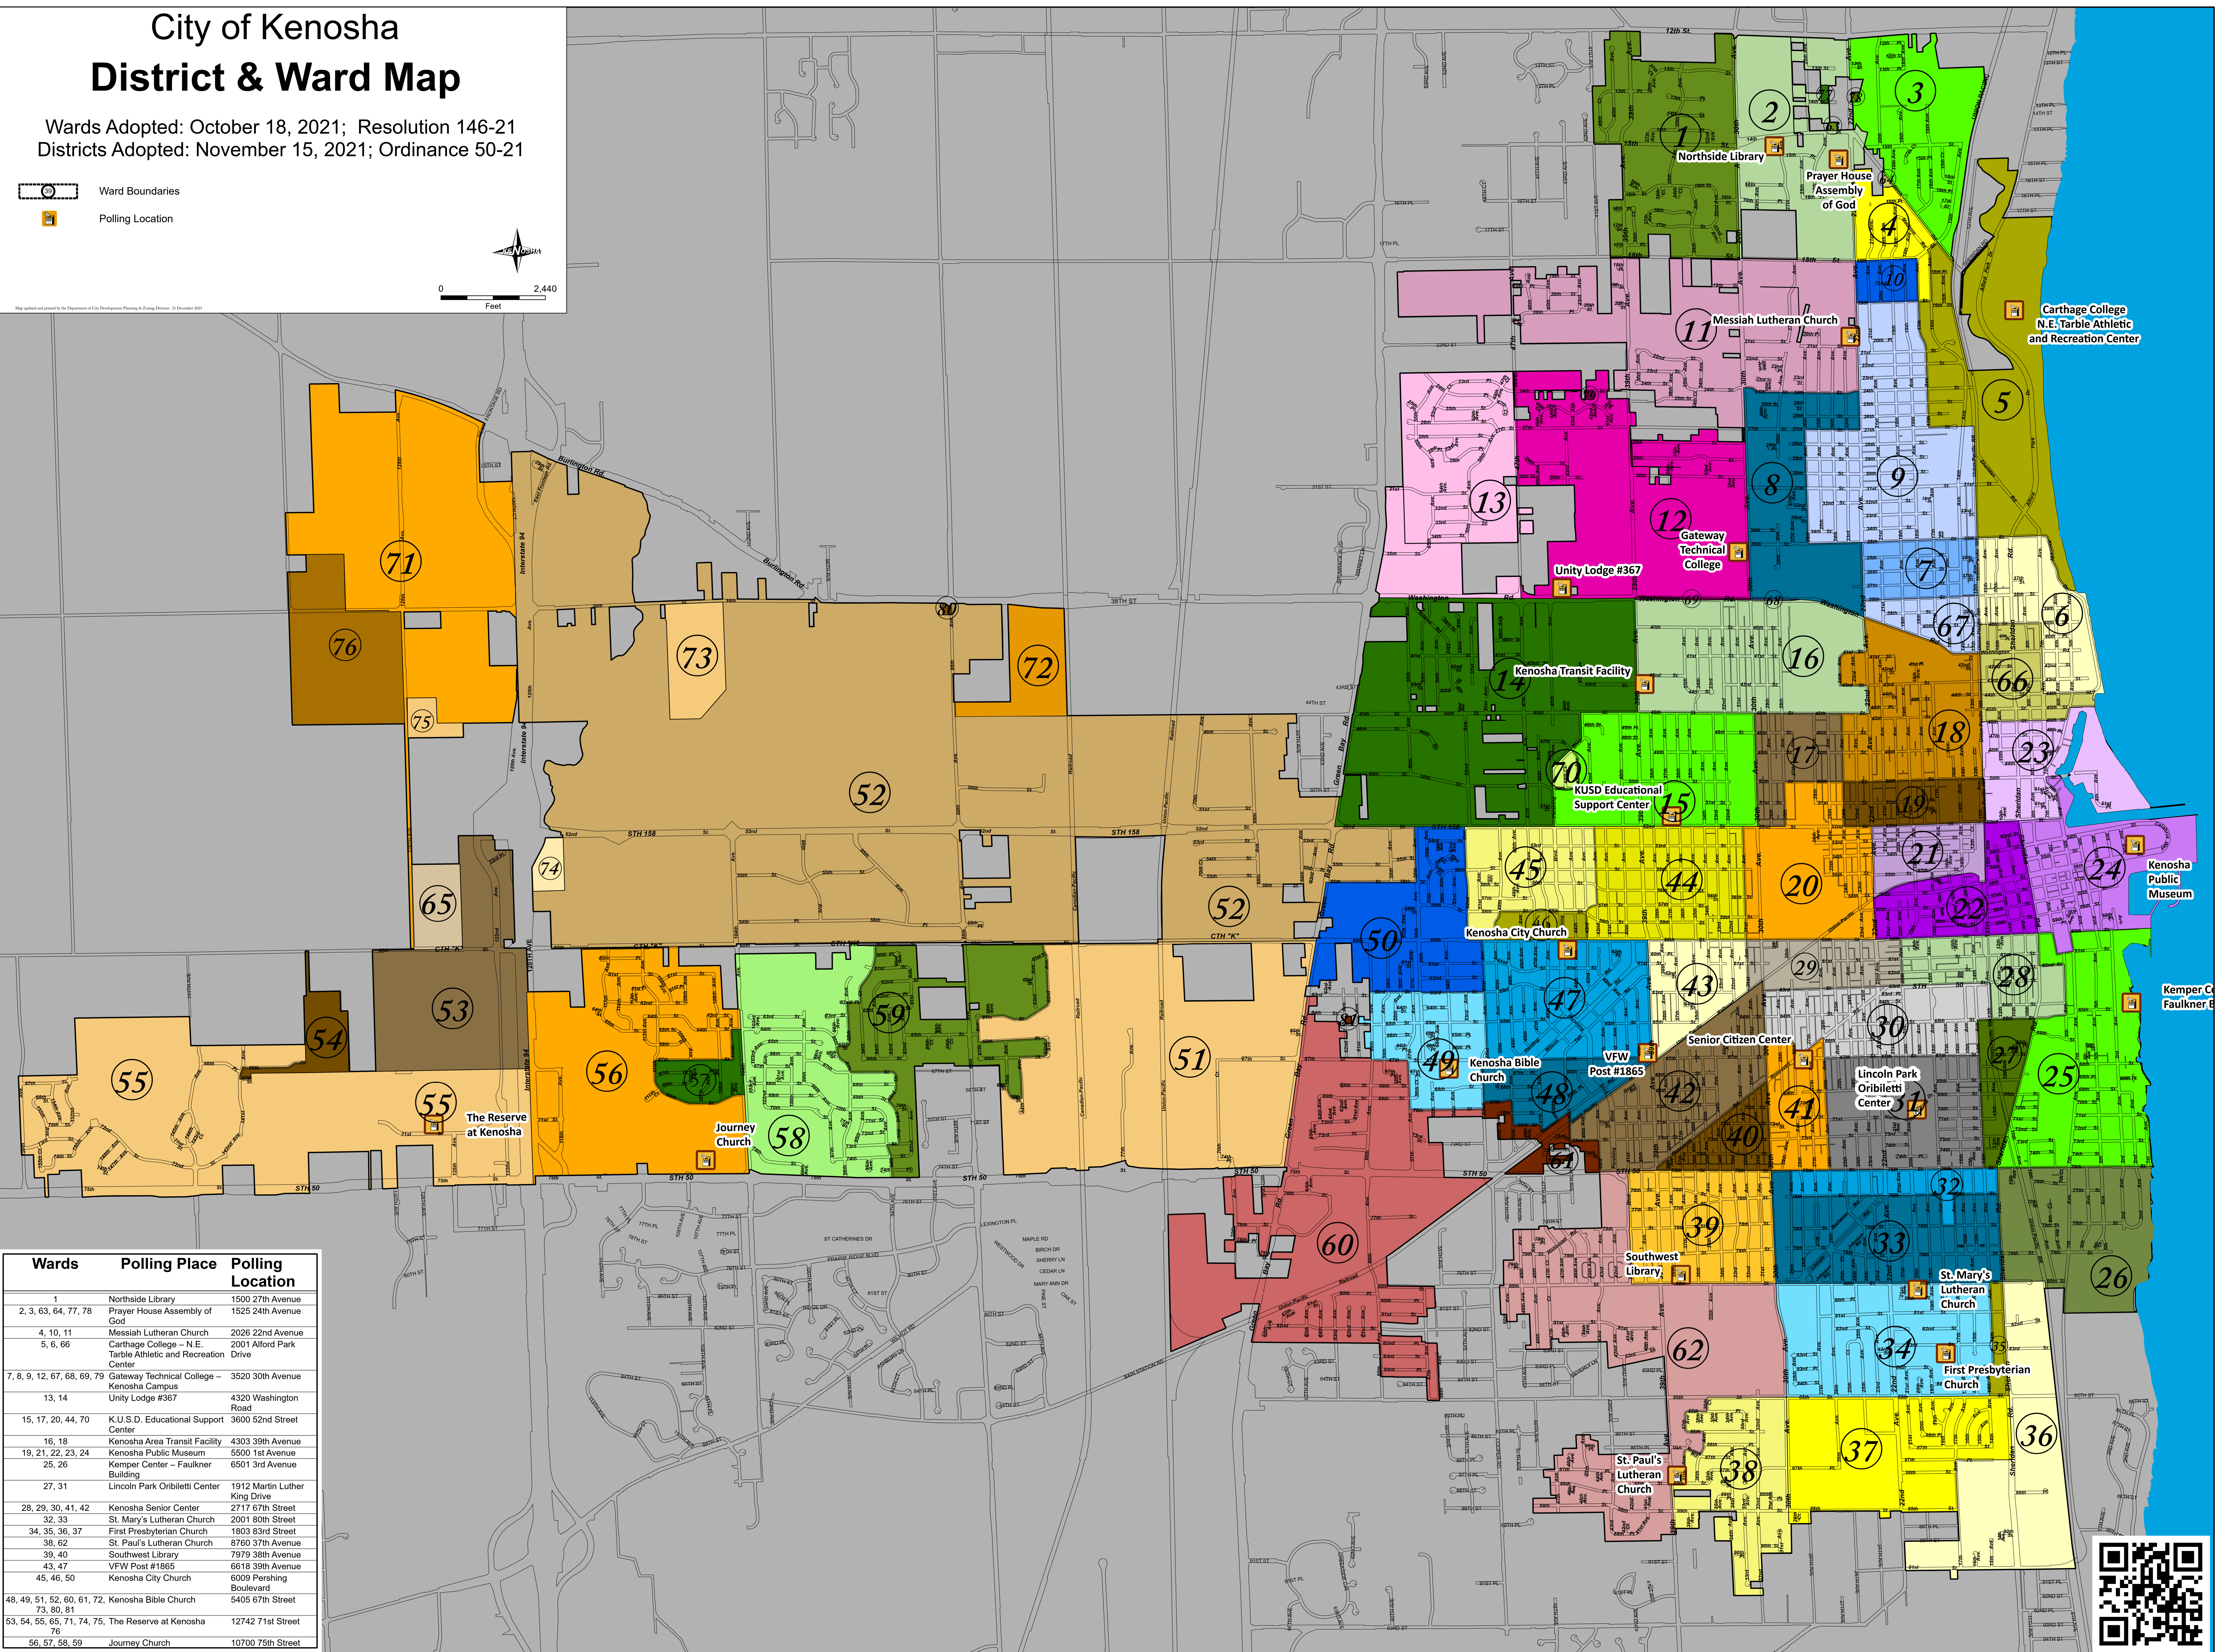

City of Kenosha District & Ward Map

Wards Adopted: October 18, 2021; Resolution 146-21
 Districts Adopted: November 15, 2021; Ordinance 50-21

 Ward Boundaries
 Polling Location

Wards	Polling Place	Polling Location
1	Northside Library	1500 27th Avenue
2, 3, 63, 64, 77, 78	Prayer House Assembly of God	1525 24th Avenue
4, 10, 11	Messiah Lutheran Church	2026 22nd Avenue
5, 6, 66	Carthage College – N.E. Tarble Athletic and Recreation Center	2001 Alford Park Drive
7, 8, 9, 12, 67, 68, 69, 79	Gateway Technical College – Kenosha Campus	3520 30th Avenue
13, 14	Unity Lodge #367	4320 Washington Road
15, 17, 20, 44, 70	K.U.S.D. Educational Support Center	3600 52nd Street
16, 18	Kenosha Area Transit Facility	4303 39th Avenue
19, 21, 22, 23, 24	Kenosha Public Museum	5500 1st Avenue
25, 26	Kemper Center – Faulkner Building	6501 3rd Avenue
27, 31	Lincoln Park Oribletti Center	1912 Martin Luther King Drive
28, 29, 30, 41, 42	Kenosha Senior Center	2717 67th Street
32, 33	St. Mary's Lutheran Church	2001 80th Street
34, 35, 36, 37	First Presbyterian Church	1803 83rd Street
38, 62	St. Paul's Lutheran Church	8760 37th Avenue
39, 40	Southwest Library	7979 38th Avenue
43, 47	VFW Post #1865	6618 39th Avenue
45, 46, 50	Kenosha City Church	6009 Pershing Boulevard
48, 49, 51, 52, 60, 61, 72, 73, 80, 81	Kenosha Bible Church	5405 67th Street
53, 54, 55, 65, 71, 74, 75, 76	The Reserve at Kenosha	12742 71st Street
56, 57, 58, 59	Journey Church	10700 75th Street