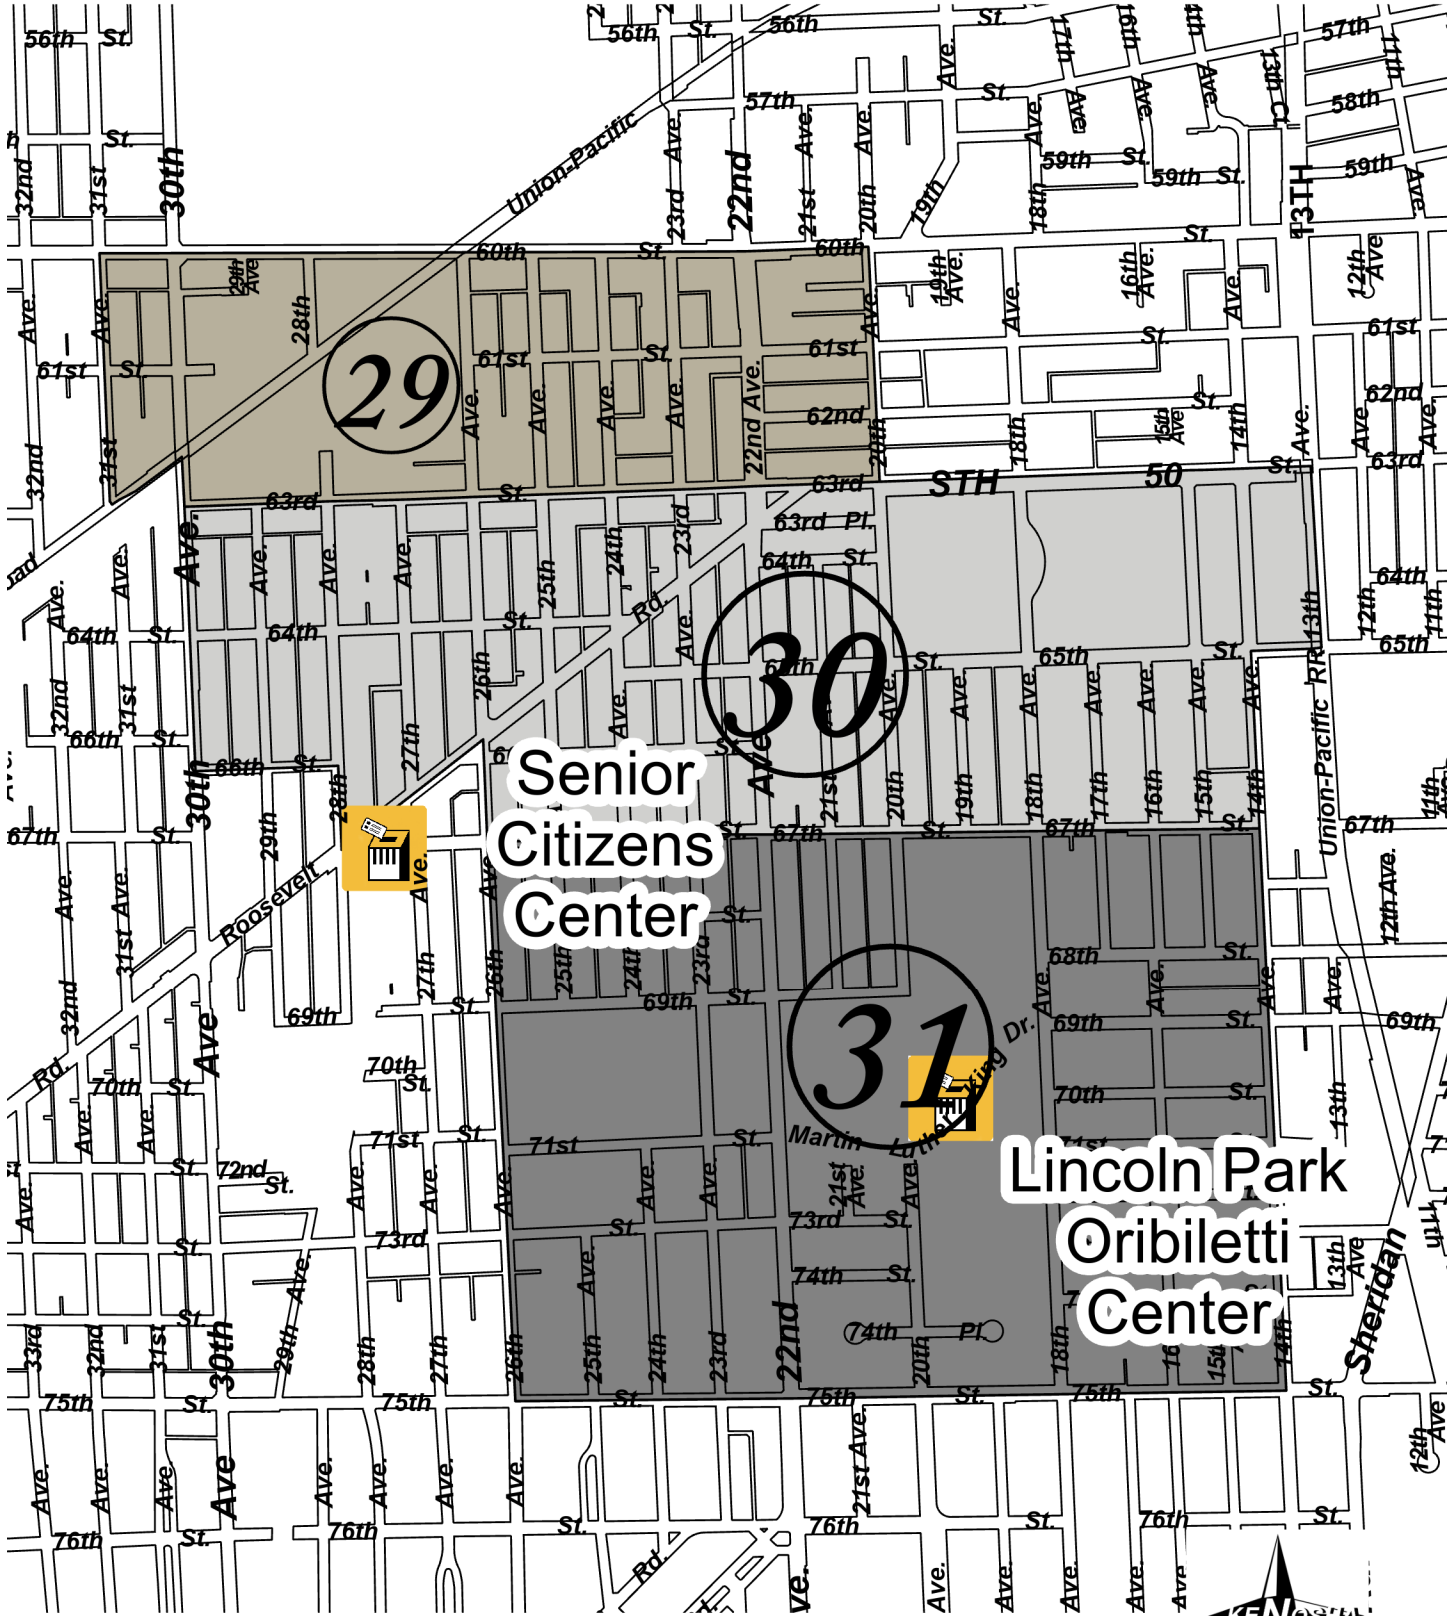

District #12

Wards 29, 30, 31

Ward	Polling Location
29, 30	Senior Citizens Center
31	Lincoln Park Oribiletti Center