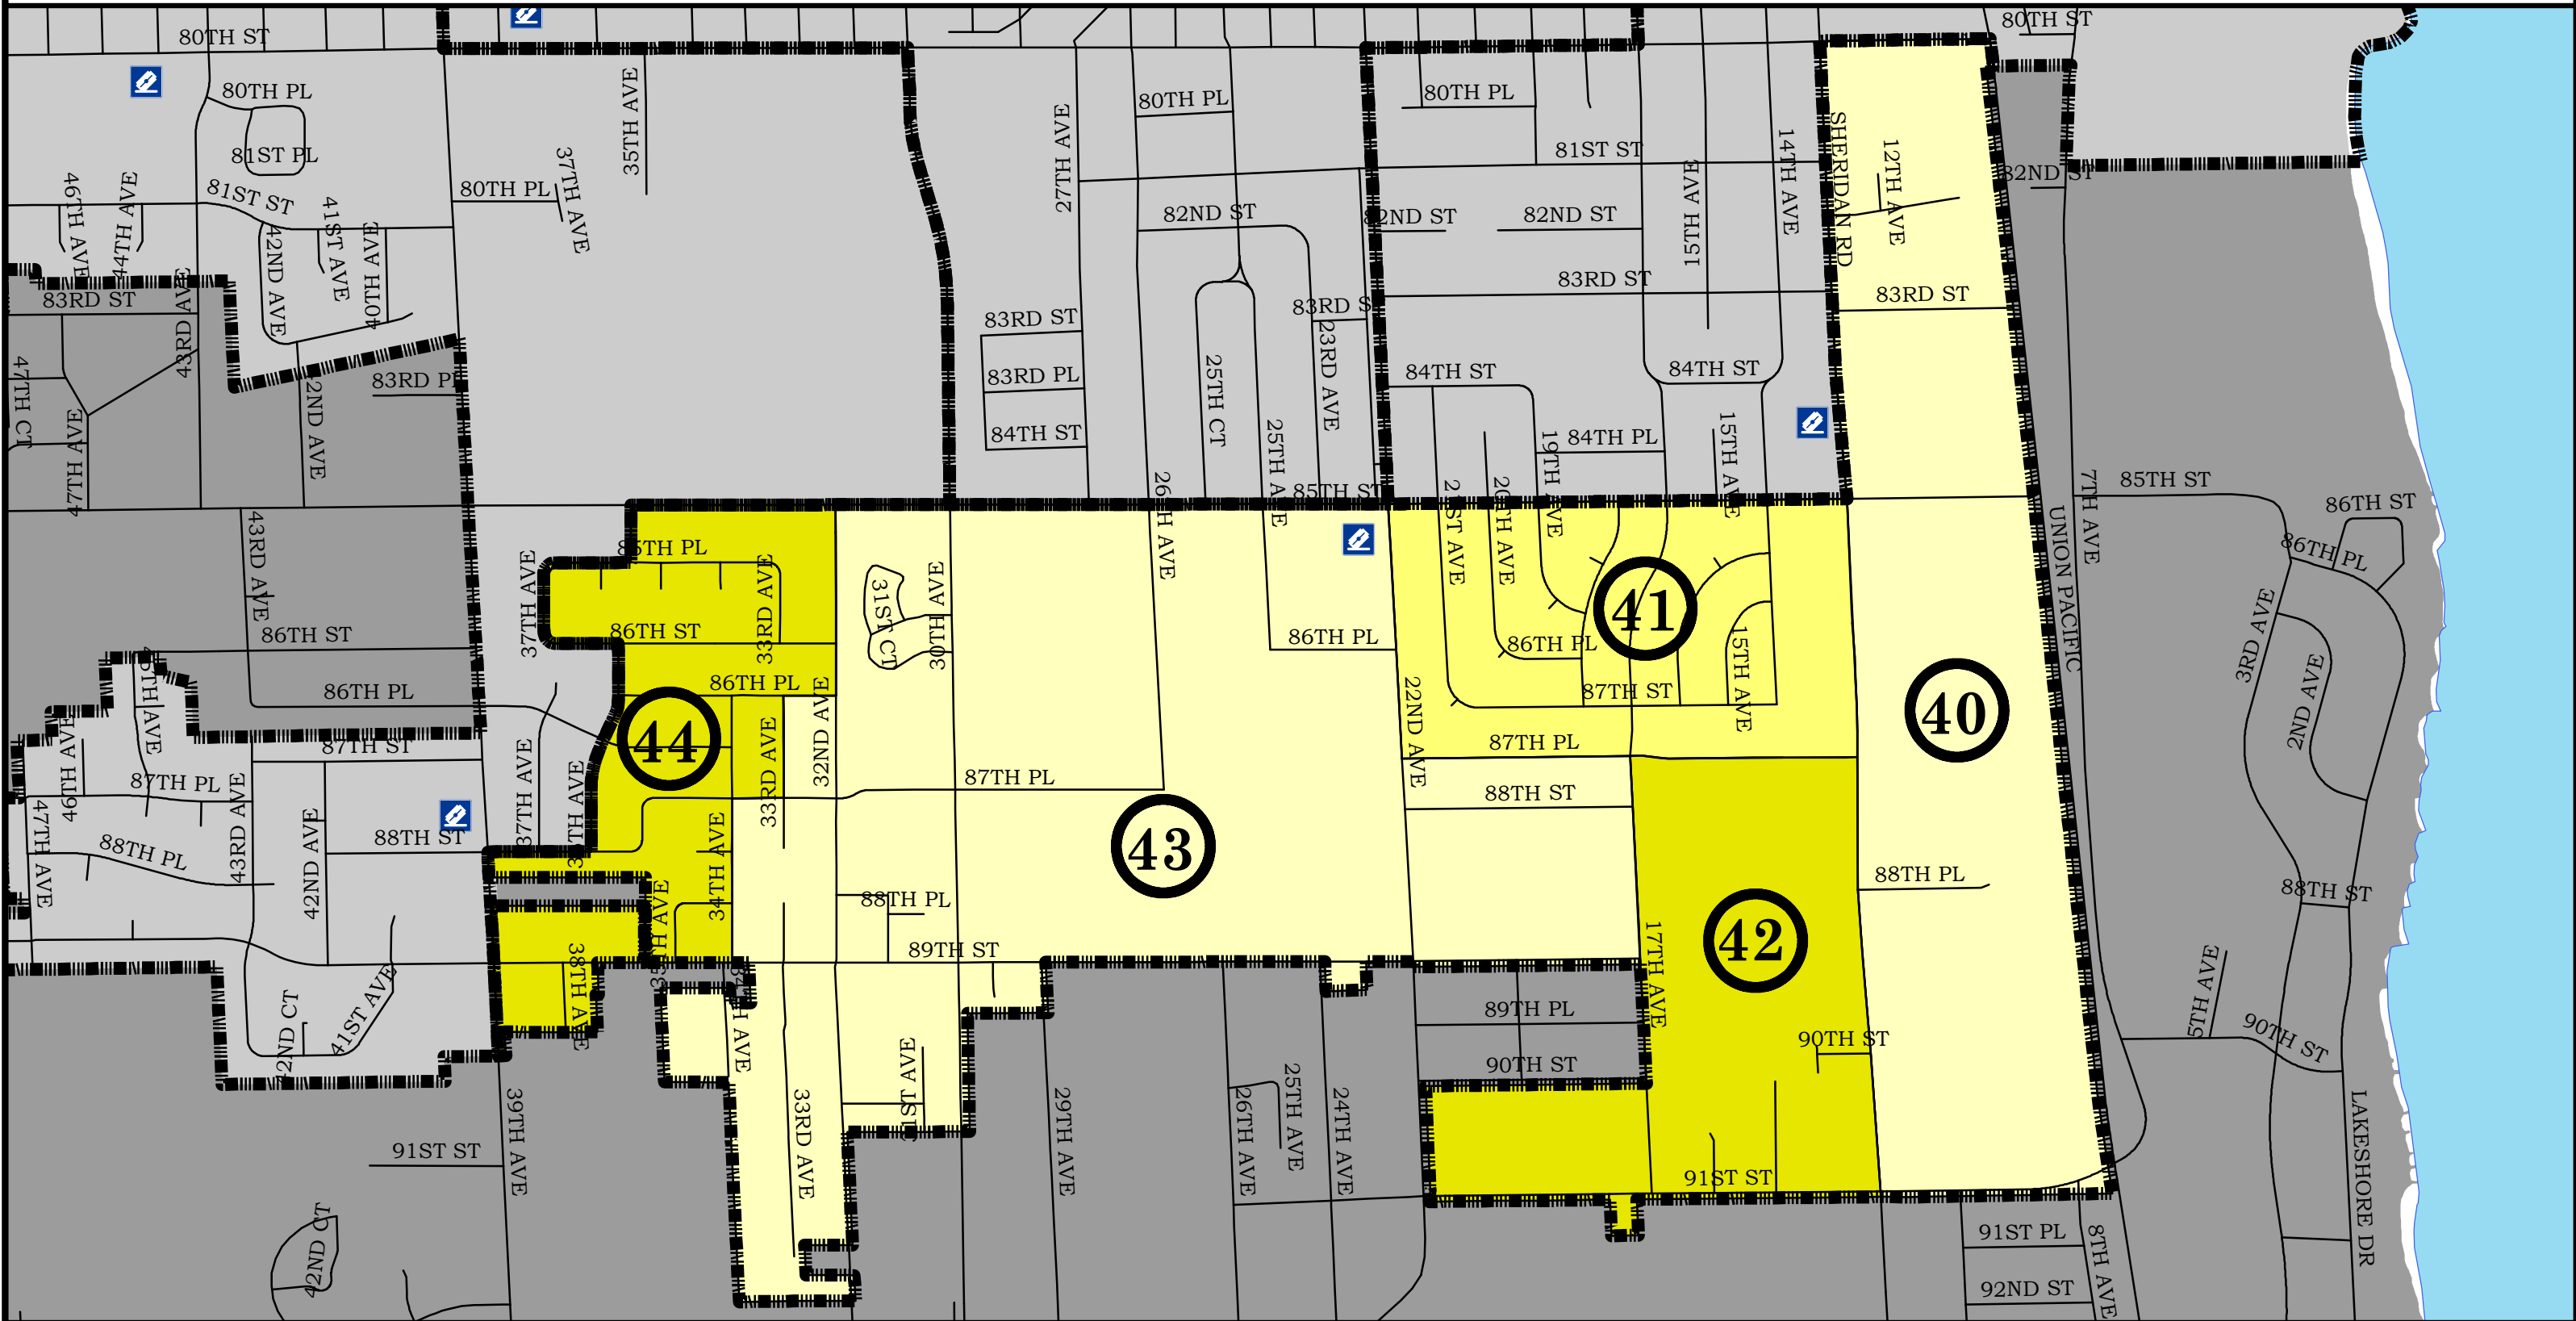

# District 9 - Wards 40, 41, 42, 43, 44

Ward	Polling Place	Polling Location
40	Sheridan Medical Complex	8400 Sheridan Road
41, 42, 43	Jane Vernon Elementary School	8518 22nd Avenue
44	Jeffrey Elementary School	4011 87th Street